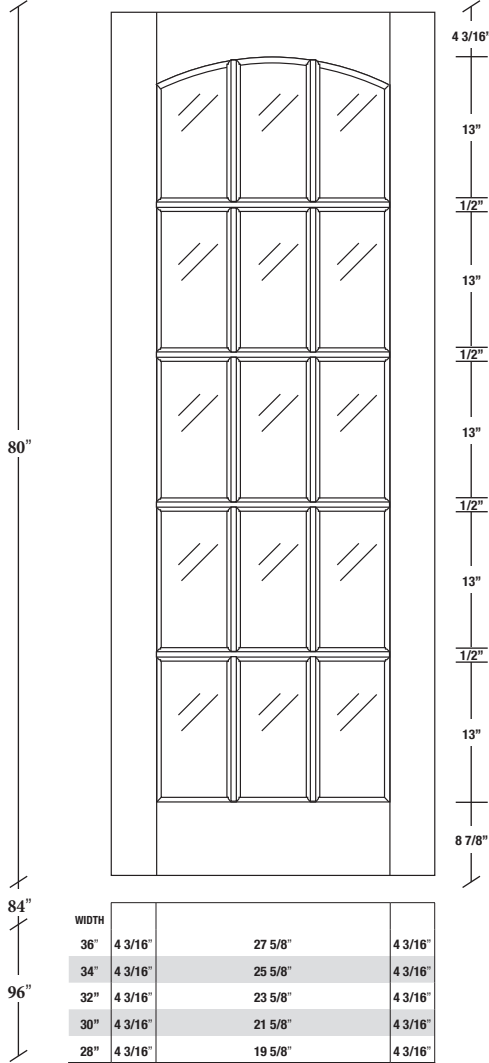

# Technical drawings 6/8 - 7/0 - 8/0

French Door - U.S. specs

www.pbidoors.com

3150C

3150C

3150C

SIDERAIL

MUNTIN BAR