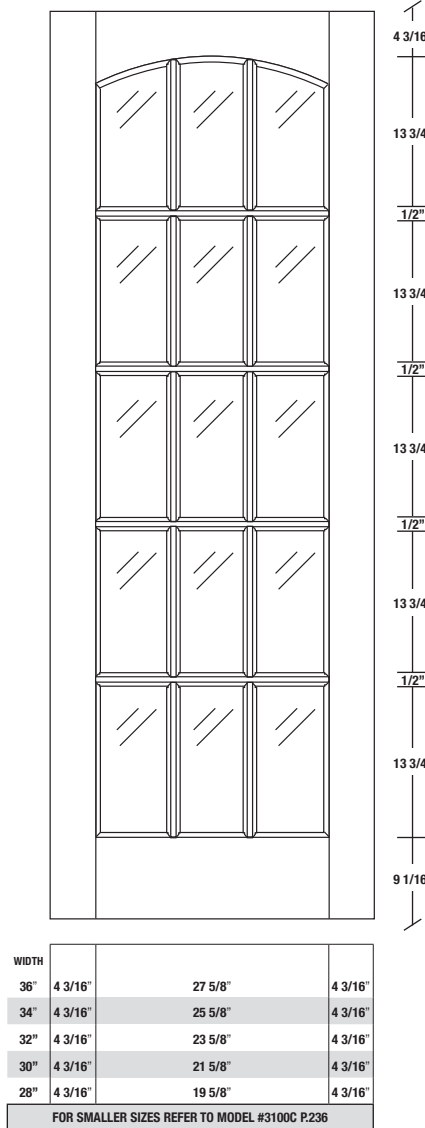

# Technical drawings 6/8 - 7/0 - 8/0

French Door - U.S. specs

www.pbidoors.com

3150C

3150C

3150C

SIDERAIL

MUNTIN BAR