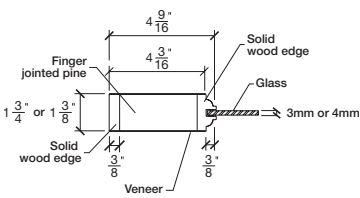

# Technical drawings 6/8 - 7/0 - 8/0

French Door - U.S. specs

www.pbidoors.com

3150C

3150C

3150C

SIDERAIL

MUNTIN BAR