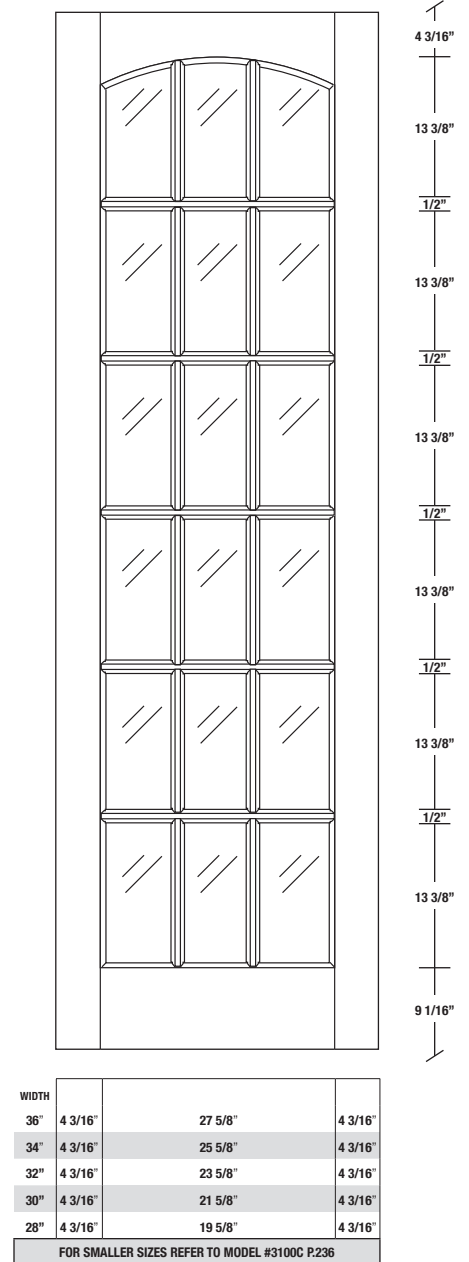

# Technical drawings 6/8 - 7/0 - 8/0

French Door - U.S. specs

www.pbidoors.com

3150C

3150C

3150C

SIDERAIL

MUNTIN BAR