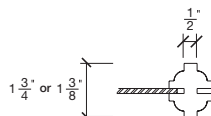

# Technical drawings 6/8 - 7/0 - 8/0

French Door - U.S. specs

www.pbidoors.com

3150C

3150C

3150C

SIDERAIL

MUNTIN BAR