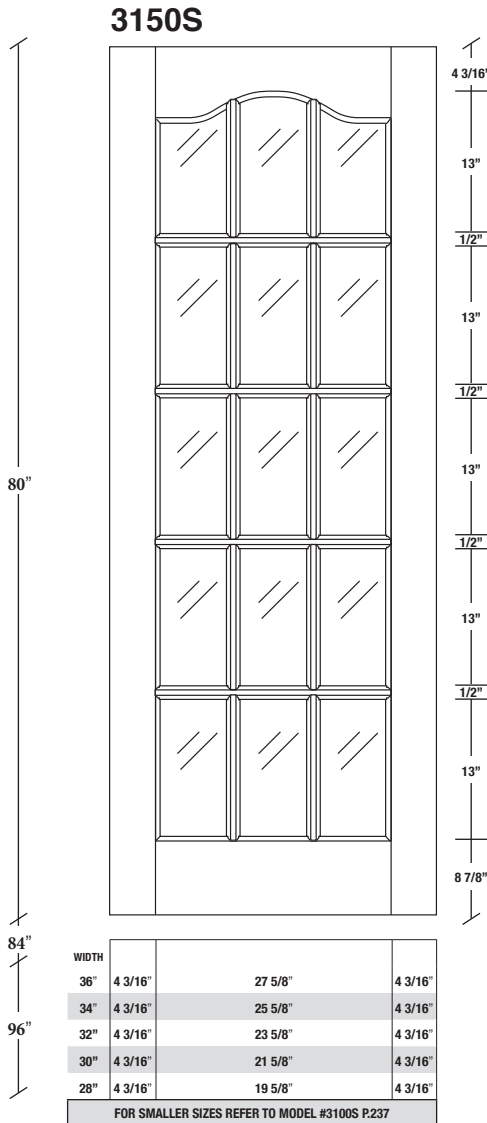

Technical drawings 6/8 - 7/0 - 8/0

French Door - U.S. specs

www.pbidoors.com

SIDERAIL

MUNTIN BAR