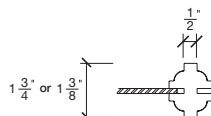

Technical drawings 6/8 - 7/0 - 8/0

French Door - U.S. specs

www.pbidoors.com

SIDERAIL

MUNTIN BAR