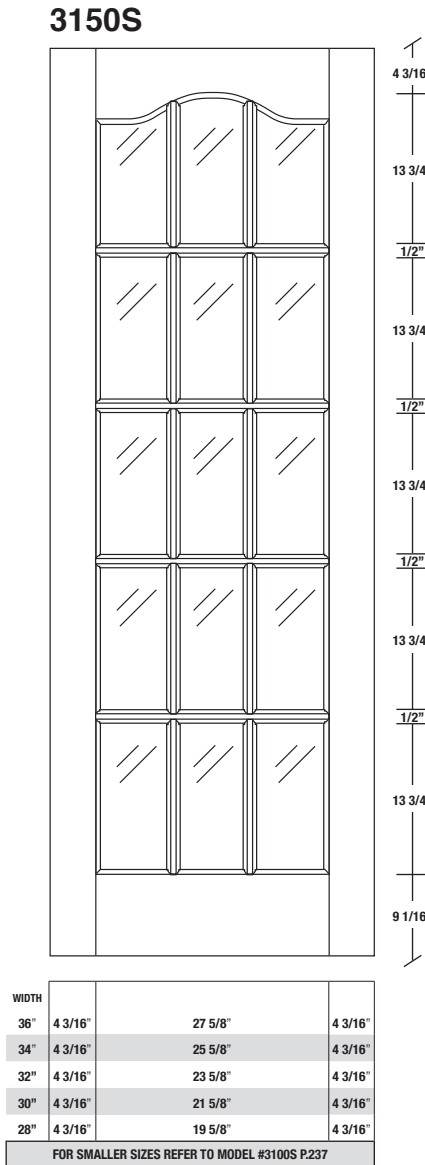

Technical drawings 6/8 - 7/0 - 8/0

French Door - U.S. specs

www.pbidoors.com

SIDERAIL

MUNTIN BAR