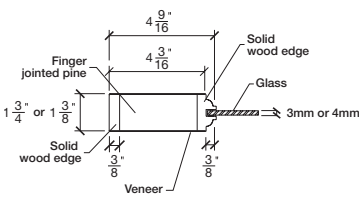

Technical drawings 6/8 - 7/0 - 8/0

French Door - U.S. specs

www.pbidoors.com

SIDERAIL

MUNTIN BAR