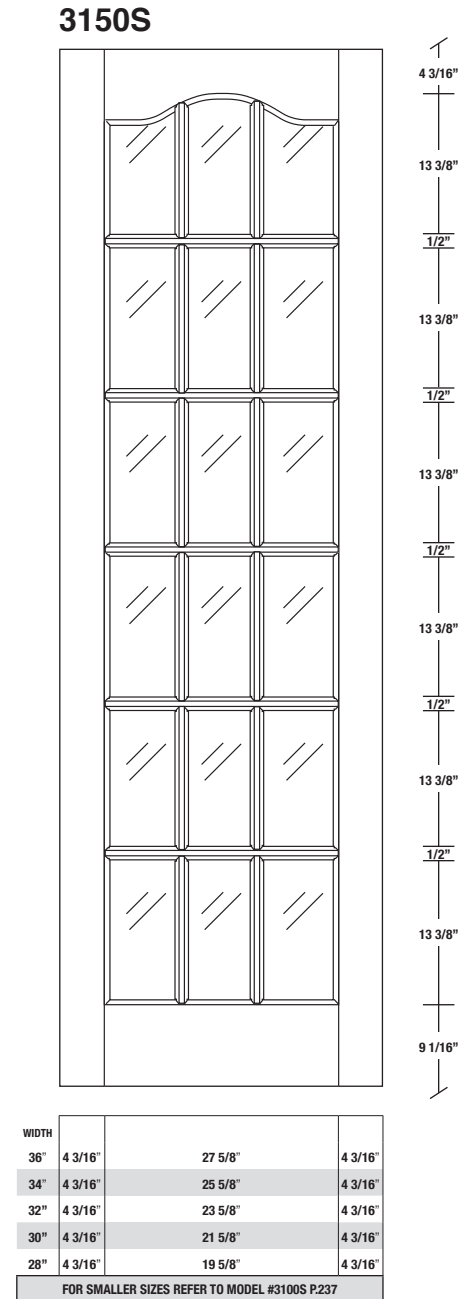

Technical drawings 6/8 - 7/0 - 8/0

French Door - U.S. specs

www.pbidoors.com

SIDERAIL

MUNTIN BAR