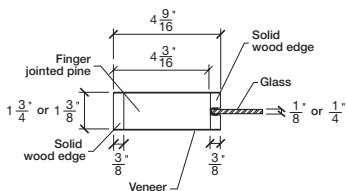

# Technical drawings 6/8 - 7/0 - 8/0

Shaker One Lite Door - U.S. specs (u)  
Tempered glass

www.pbidoors.com

SHAKER SIDERAIL