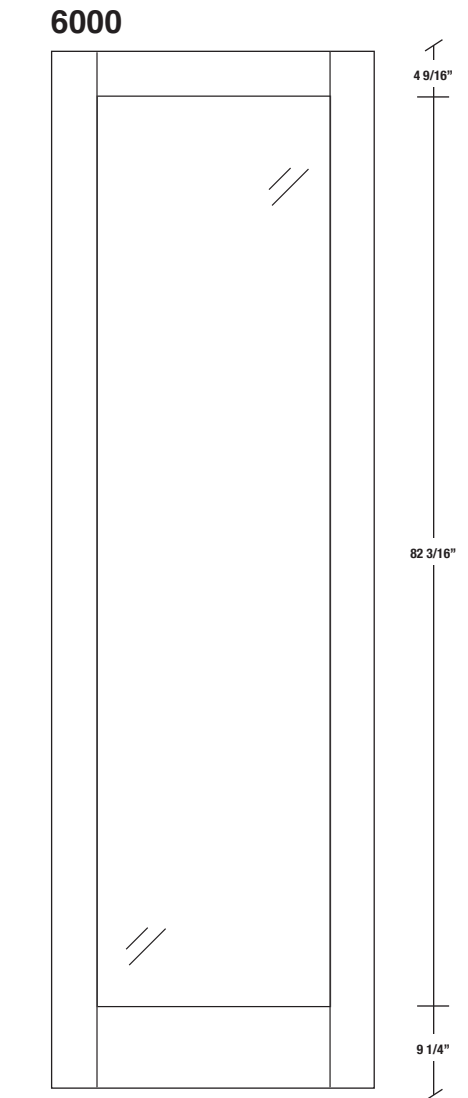

# Technical drawings 6/8 - 7/0 - 8/0

Shaker One Lite Door - U.S. specs (u)  
Tempered glass

www.pbidoors.com

SHAKER SIDERAIL