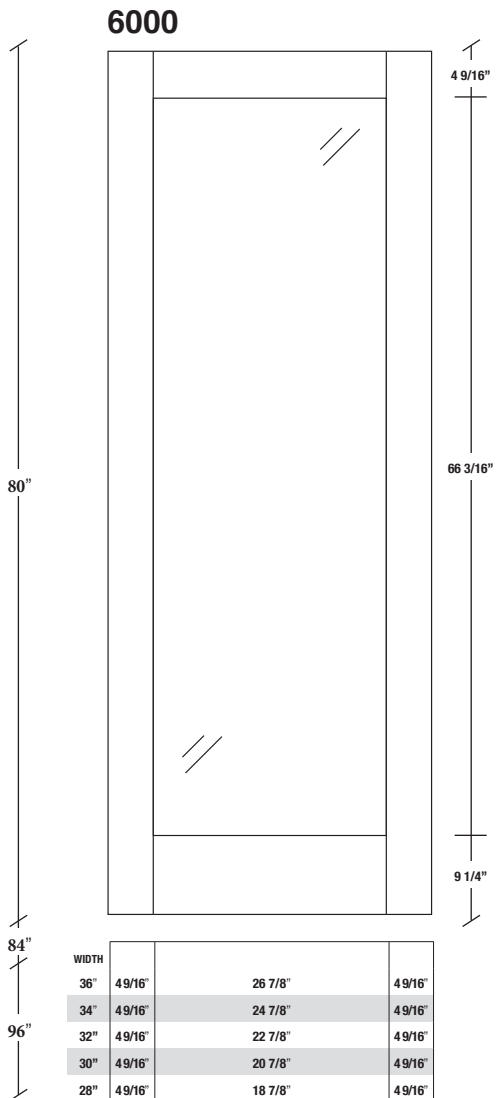

# Technical drawings 6/8 - 7/0 - 8/0

Shaker One Lite Door - U.S. specs (u)  
Tempered glass

www.pbidoors.com

SHAKER SIDERAIL