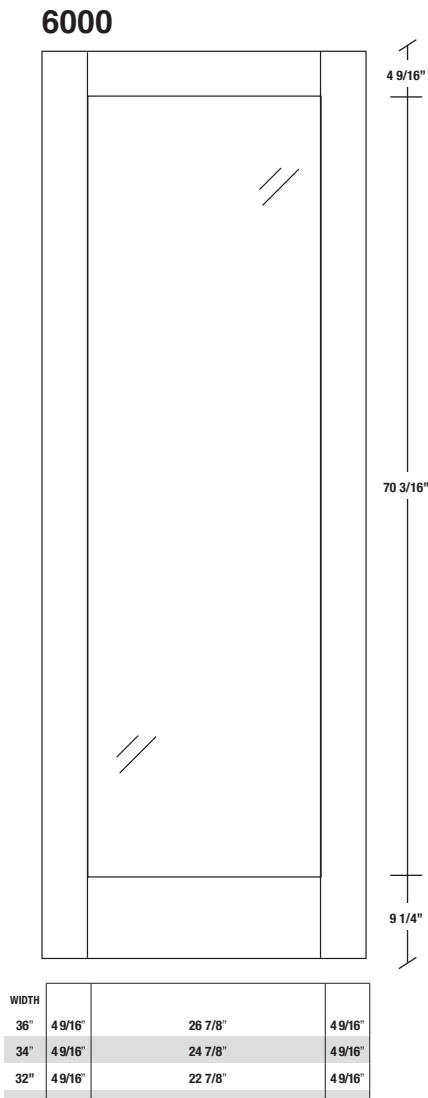

# Technical drawings 6/8 - 7/0 - 8/0

Shaker One Lite Door - U.S. specs (u)  
Tempered glass

www.pbidoors.com

SHAKER SIDERAIL