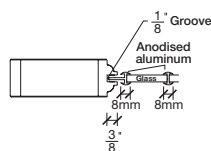

Technical drawings 6/8 - 7/0 - 8/0

One Lite Door / Prairie - U.S. specs

www.pbidoors.com

Aluminum grill color

- # 1XX0 = Gold (Brass)
- # 1XX1 = Chrome
- # 1XX2 = Flat Silver
- # 1XX3 = Pewter
- # 1XX5 = Venetian Bronze
- # 1XX9 = Stainless