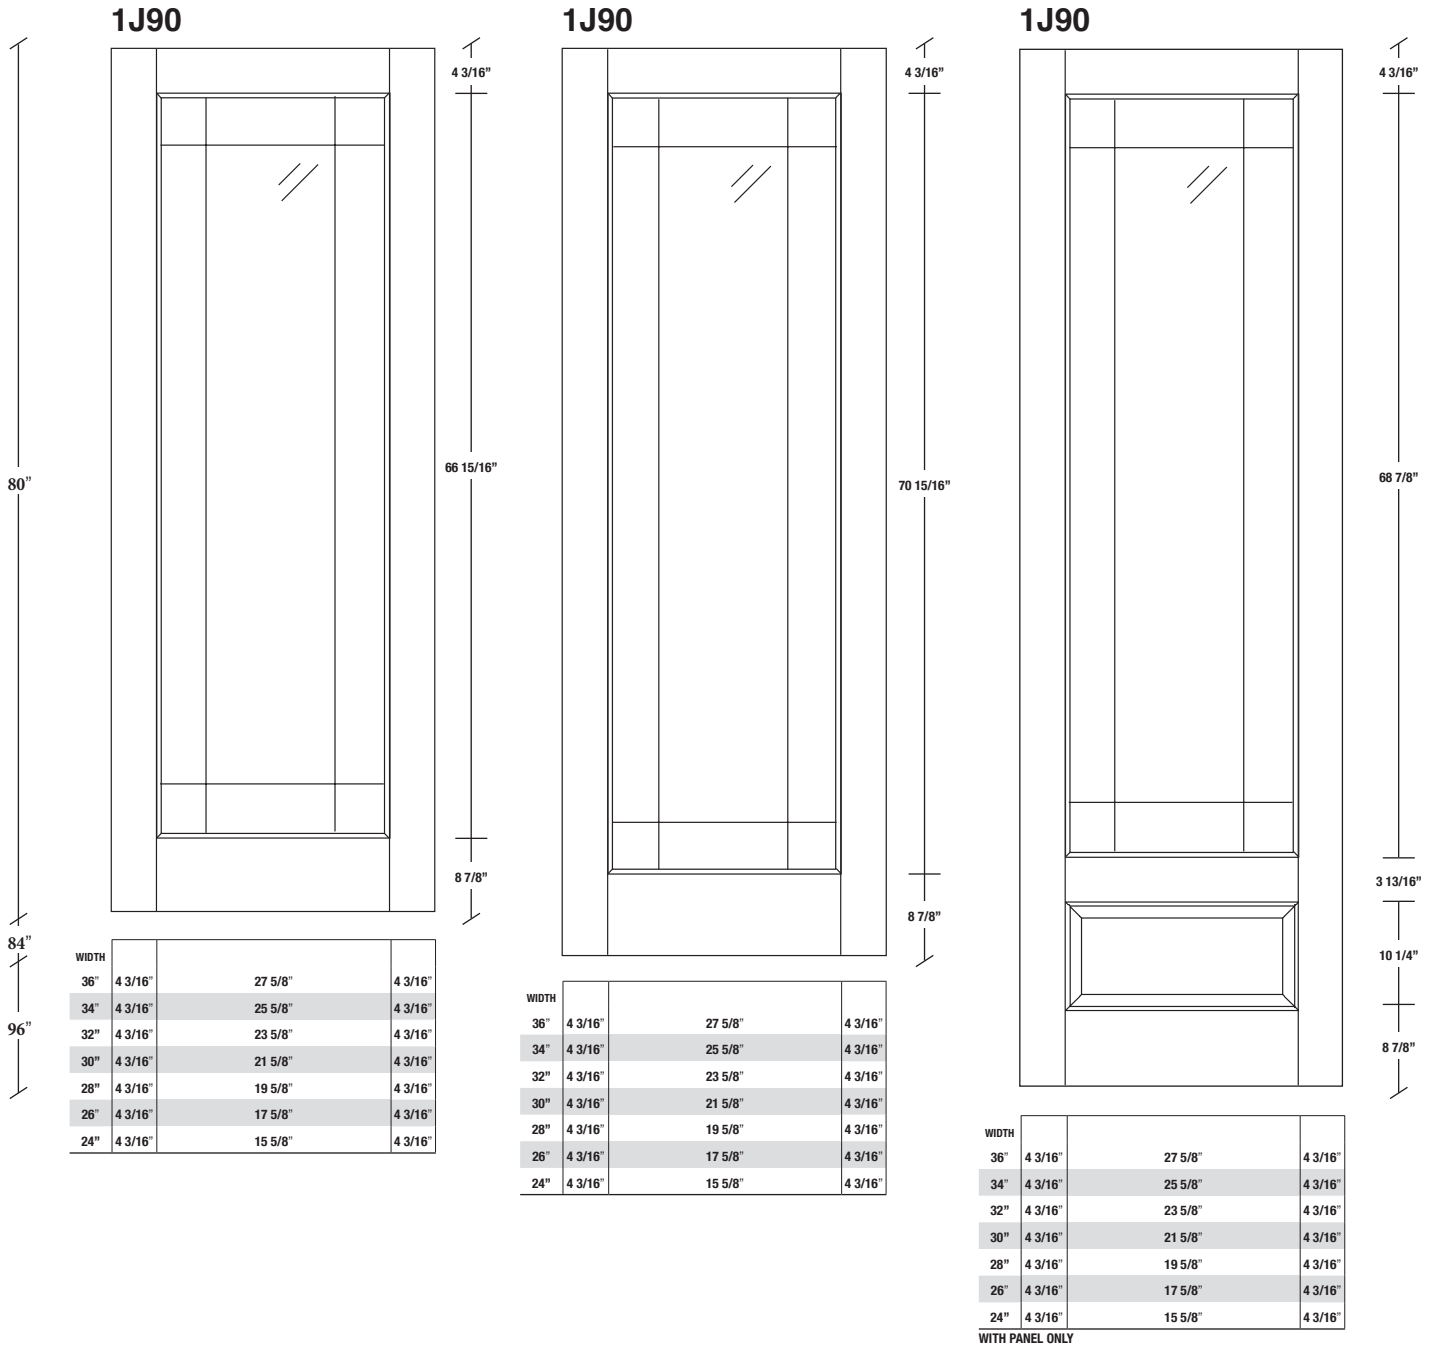

Technical drawings 6/8 - 7/0 - 8/0

One Lite Door / Prairie - U.S. specs

www.pbidoors.com

Aluminum grill color

- # 1XX0 = Gold (Brass)
- # 1XX1 = Chrome
- # 1XX2 = Flat Silver
- # 1XX3 = Pewter
- # 1XX5 = Venetian Bronze
- # 1XX9 = Stainless