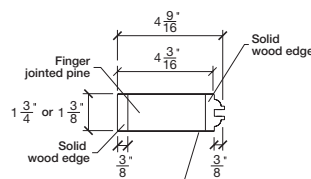

Technical drawings 6/8 - 7/0 - 8/0

One Lite Door / Prairie - U.S. specs

www.pbidoors.com

Aluminum grill color

- # 1XX0 = Gold (Brass)
- # 1XX1 = Chrome
- # 1XX2 = Flat Silver
- # 1XX3 = Pewter
- # 1XX5 = Venetian Bronze
- # 1XX9 = Stainless

SIDERAIL