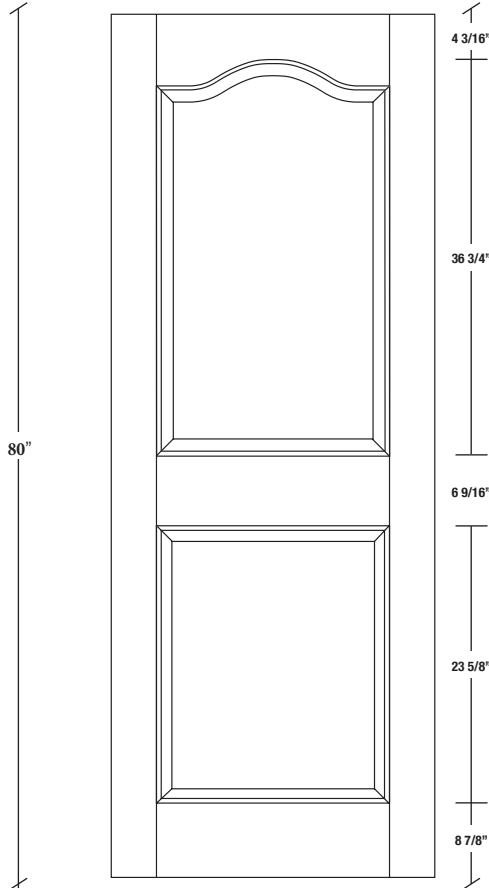

# Technical drawings 6/8 - 7/0 - 8/0

Panel Door - U.S. specs

www.pbidoors.com

2020S / 2920S

WIDTH			
36"	4 3/16"	27 5/8"	4 3/16"
34"	4 3/16"	25 5/8"	4 3/16"
32"	4 3/16"	23 5/8"	4 3/16"
30"	4 3/16"	21 5/8"	4 3/16"
28"	4 3/16"	19 5/8"	4 3/16"
26"	4 3/16"	17 5/8"	4 3/16"
24"	4 3/16"	15 5/8"	4 3/16"

FOR SMALLER SIZES REFER TO MODEL #2020C P.92

2020S / 2920S

WIDTH			
36"	4 3/16"	27 5/8"	4 3/16"
34"	4 3/16"	25 5/8"	4 3/16"
32"	4 3/16"	23 5/8"	4 3/16"
30"	4 3/16"	21 5/8"	4 3/16"
28"	4 3/16"	19 5/8"	4 3/16"
26"	4 3/16"	17 5/8"	4 3/16"
24"	4 3/16"	15 5/8"	4 3/16"

FOR SMALLER SIZES REFER TO MODEL #2020C P.92U

SIDERAIL  
RAISED PANEL #20XX

SIDERAIL  
FLAT PANEL #29XX

\* Wood veneer on stain grade doors only

5/8" PANEL