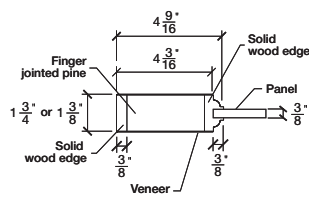

FOR SMALLER SIZES REFER TO MODEL #2020C P.92

2020S / 2920S

WIDTH			
36"	4 3/16"	27 5/8"	4 3/16"
34"	4 3/16"	25 5/8"	4 3/16"
32"	4 3/16"	23 5/8"	4 3/16"
30"	4 3/16"	21 5/8"	4 3/16"
28"	4 3/16"	19 5/8"	4 3/16"
26"	4 3/16"	17 5/8"	4 3/16"
24"	4 3/16"	15 5/8"	4 3/16"

FOR SMALLER SIZES REFER TO MODEL #2020C P.92U

SIDERAIL  
RAISED PANEL #20XX

SIDERAIL  
FLAT PANEL #29XX

\* Wood veneer on stain grade doors only

5/8" PANEL