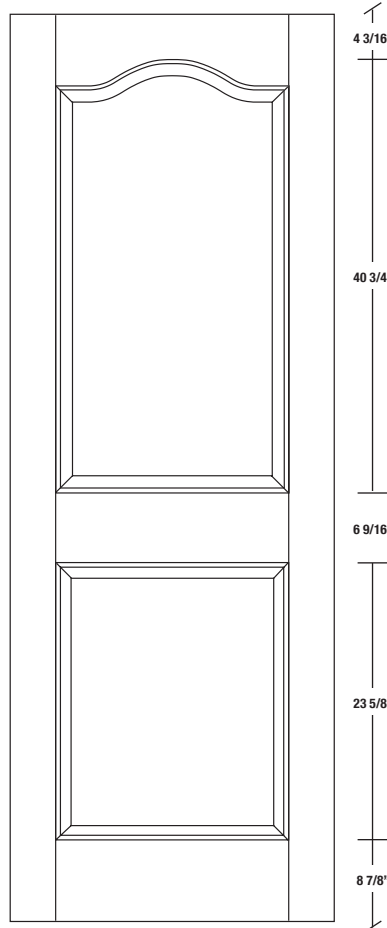

# Technical drawings 6/8 - 7/0 - 8/0

Panel Door - U.S. specs

www.pbidoors.com

2020S / 2920S

WIDTH			
36"	4 3/16"	27 5/8"	4 3/16"
34"	4 3/16"	25 5/8"	4 3/16"
32"	4 3/16"	23 5/8"	4 3/16"
30"	4 3/16"	21 5/8"	4 3/16"
28"	4 3/16"	19 5/8"	4 3/16"
26"	4 3/16"	17 5/8"	4 3/16"
24"	4 3/16"	15 5/8"	4 3/16"

FOR SMALLER SIZES REFER TO MODEL #2020C P.92

2020S / 2920S

WIDTH			
36"	4 3/16"	27 5/8"	4 3/16"
34"	4 3/16"	25 5/8"	4 3/16"
32"	4 3/16"	23 5/8"	4 3/16"
30"	4 3/16"	21 5/8"	4 3/16"
28"	4 3/16"	19 5/8"	4 3/16"
26"	4 3/16"	17 5/8"	4 3/16"
24"	4 3/16"	15 5/8"	4 3/16"

FOR SMALLER SIZES REFER TO MODEL #2020C P.92U

SIDERAIL  
RAISED PANEL #20XX

SIDERAIL  
FLAT PANEL #29XX

\* Wood veneer on stain grade doors only

5/8" PANEL