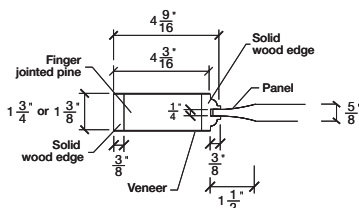

SIDERAIL
RAISED PANEL #20XX