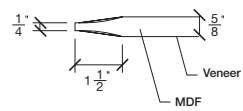

# Technical drawings 6/8 - 7/0 - 8/0

Panel Door - U.S. specs

www.pbidoors.com

2020S / 2920S

WIDTH			
36"	4 3/16"	27 5/8"	4 3/16"
34"	4 3/16"	25 5/8"	4 3/16"
32"	4 3/16"	23 5/8"	4 3/16"
30"	4 3/16"	21 5/8"	4 3/16"
28"	4 3/16"	19 5/8"	4 3/16"
26"	4 3/16"	17 5/8"	4 3/16"
24"	4 3/16"	15 5/8"	4 3/16"

FOR SMALLER SIZES REFER TO MODEL #2020C P.92

2020S / 2920S

WIDTH			
36"	4 3/16"	27 5/8"	4 3/16"
34"	4 3/16"	25 5/8"	4 3/16"
32"	4 3/16"	23 5/8"	4 3/16"
30"	4 3/16"	21 5/8"	4 3/16"
28"	4 3/16"	19 5/8"	4 3/16"
26"	4 3/16"	17 5/8"	4 3/16"
24"	4 3/16"	15 5/8"	4 3/16"

FOR SMALLER SIZES REFER TO MODEL #2020C P.92U

SIDERAIL  
RAISED PANEL #20XX

SIDERAIL  
FLAT PANEL #29XX

\* Wood veneer on stain grade doors only

5/8" PANEL