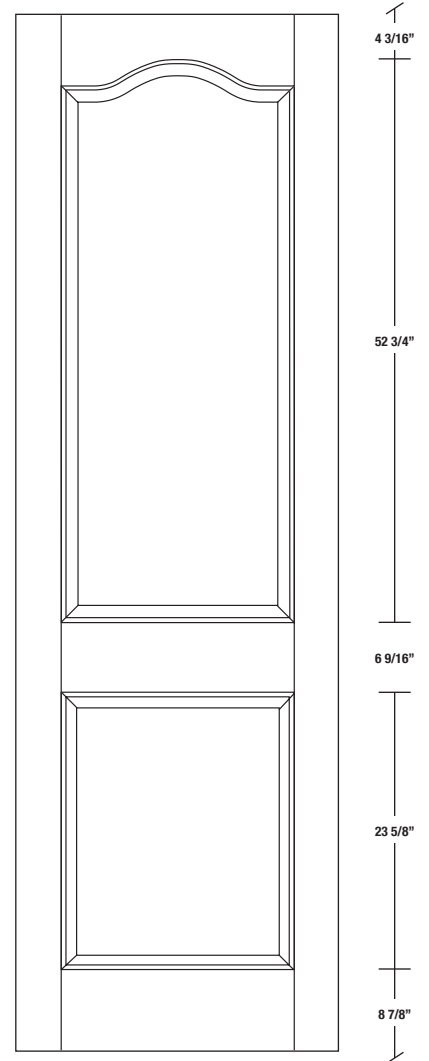

# Technical drawings 6/8 - 7/0 - 8/0

Panel Door - U.S. specs

www.pbidoors.com

2020S / 2920S

WIDTH			
36"	4 3/16"	27 5/8"	4 3/16"
34"	4 3/16"	25 5/8"	4 3/16"
32"	4 3/16"	23 5/8"	4 3/16"
30"	4 3/16"	21 5/8"	4 3/16"
28"	4 3/16"	19 5/8"	4 3/16"
26"	4 3/16"	17 5/8"	4 3/16"
24"	4 3/16"	15 5/8"	4 3/16"

FOR SMALLER SIZES REFER TO MODEL #2020C P.92

2020S / 2920S

WIDTH			
36"	4 3/16"	27 5/8"	4 3/16"
34"	4 3/16"	25 5/8"	4 3/16"
32"	4 3/16"	23 5/8"	4 3/16"
30"	4 3/16"	21 5/8"	4 3/16"
28"	4 3/16"	19 5/8"	4 3/16"
26"	4 3/16"	17 5/8"	4 3/16"
24"	4 3/16"	15 5/8"	4 3/16"

FOR SMALLER SIZES REFER TO MODEL #2020C P.92U

SIDERAIL  
RAISED PANEL #20XX

SIDERAIL  
FLAT PANEL #29XX

\* Wood veneer on stain grade doors only

5/8" PANEL