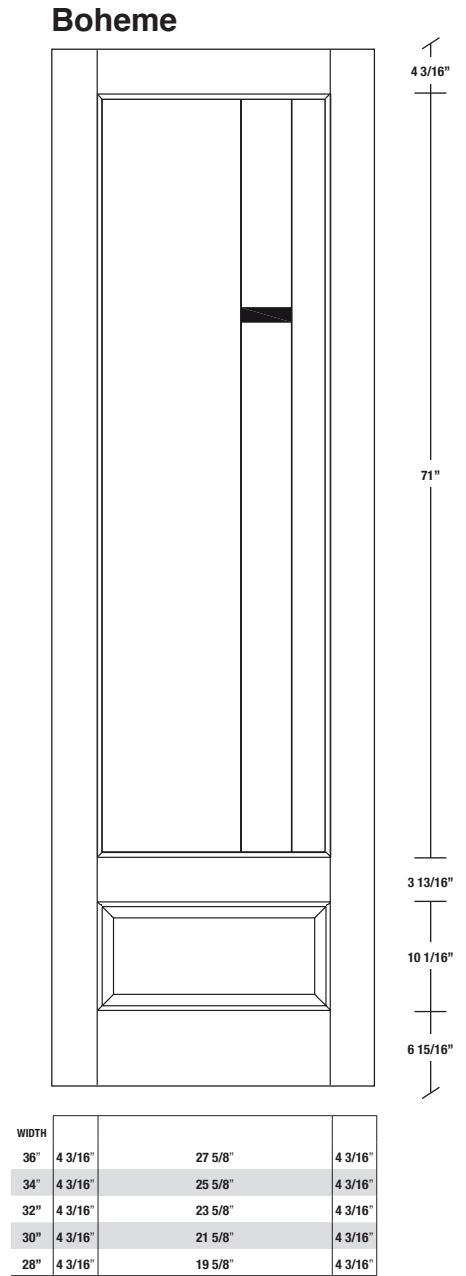

Technical drawings 80" - 84" - 96"

One Lite Door / Lino Series - CDN specs

www.pbidoors.com

* Design will change depending of door width.
Refer to technical document on our website.

Aluminum grill color
 # 10V2 = Flat Silver
 # 10V6 = Black
 # 10V9 = Stainless

SIDERAIL ALUMINUM GRILL

SIDERAIL

* Wood veneer on stain grade doors only

5/8" PANEL

August 2019 (revision 02)