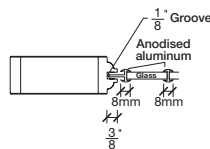

Technical drawings 80" - 84" - 96"

One Lite Door / Lino Series - CDN specs

www.pbidoors.com

* Design will change depending of door width.
Refer to technical document on our website.

Aluminum grill color
 # 10V2 = Flat Silver
 # 10V6 = Black
 # 10V9 = Stainless