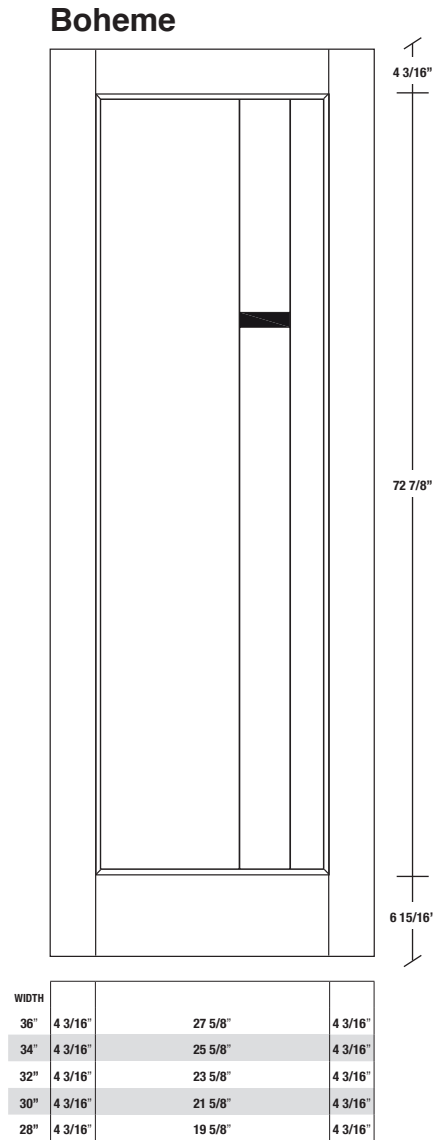

Technical drawings 80" - 84" - 96"

One Lite Door / Lino Series - CDN specs

www.pbidoors.com

* Design will change depending of door width.
Refer to technical document on our website.

Aluminum grill color
 # 10V2 = Flat Silver
 # 10V6 = Black
 # 10V9 = Stainless

SIDERAIL ALUMINUM GRILL

SIDERAIL

* Wood veneer on stain grade doors only

5/8" PANEL

August 2019 (revision 02)