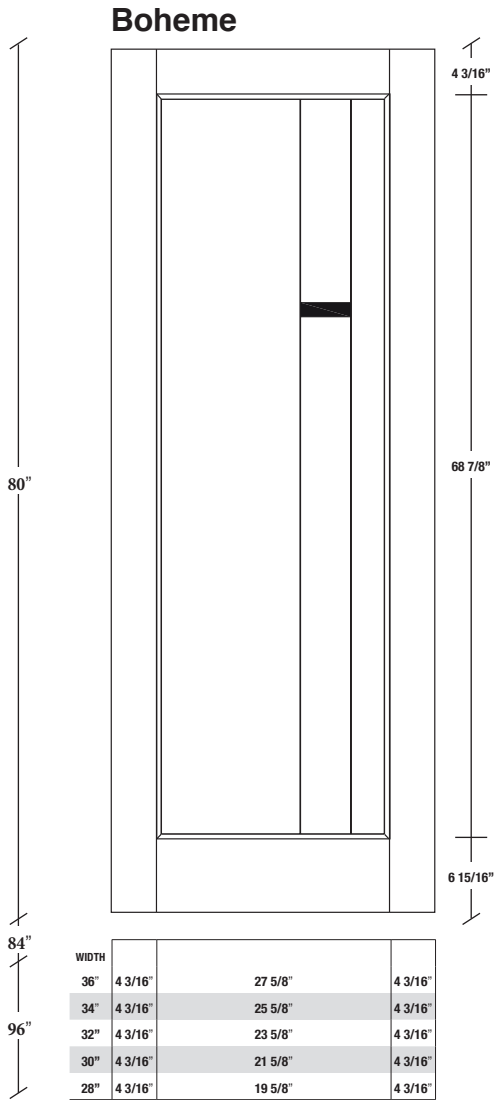

Technical drawings 80" - 84" - 96"

One Lite Door / Lino Series - CDN specs

www.pbidoors.com

* Design will change depending of door width.
Refer to technical document on our website.

Aluminum grill color
 # 10V2 = Flat Silver
 # 10V6 = Black
 # 10V9 = Stainless

SIDERAIL ALUMINUM GRILL

SIDERAIL

* Wood veneer on stain grade doors only

5/8" PANEL

August 2019 (revision 02)