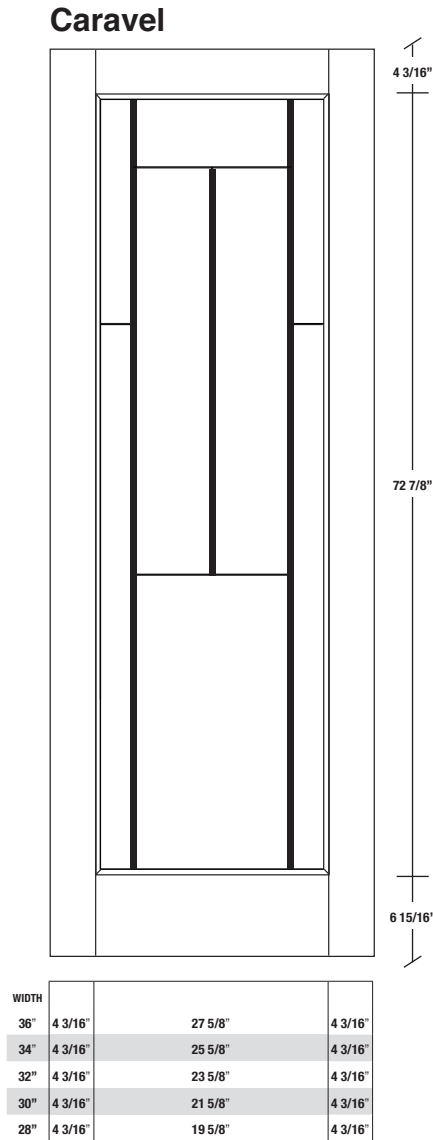

Technical drawings 80" - 84" - 96"

One Lite Door / Lino Series - CDN specs

www.pbidoors.com

* Design will change depending of door width.
Refer to technical document on our website.

Aluminum grill color
 # 10V2 = Flat Silver
 # 10V6 = Black
 # 10V9 = Stainless

SIDERAIL ALUMINUM GRILL

SIDERAIL

* Wood veneer on stain grade doors only

5/8" PANEL

August 2019 (revision 02)