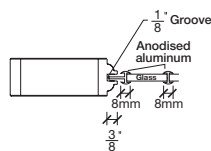

Technical drawings 80" - 84" - 96"

One Lite Door / Lino Series - CDN specs

www.pbidoors.com

* Design will change depending of door width.
Refer to technical document on our website.

Aluminum grill color
 # 10V2 = Flat Silver
 # 10V6 = Black
 # 10V9 = Stainless