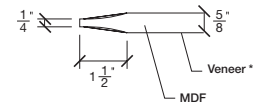

* Wood veneer on stain grade doors only

5/8" PANEL

August 2019 (revision 02)