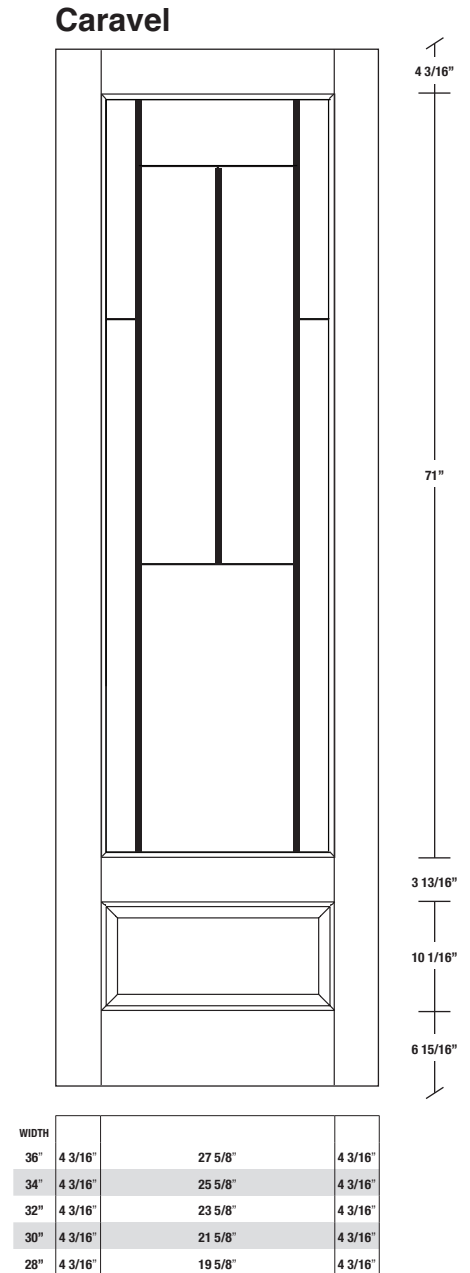

Technical drawings 80" - 84" - 96"

One Lite Door / Lino Series - CDN specs

www.pbidoors.com

* Design will change depending of door width.
Refer to technical document on our website.

Aluminum grill color
 # 10V2 = Flat Silver
 # 10V6 = Black
 # 10V9 = Stainless

SIDERAIL ALUMINUM GRILL

SIDERAIL

* Wood veneer on stain grade doors only

5/8" PANEL

August 2019 (revision 02)