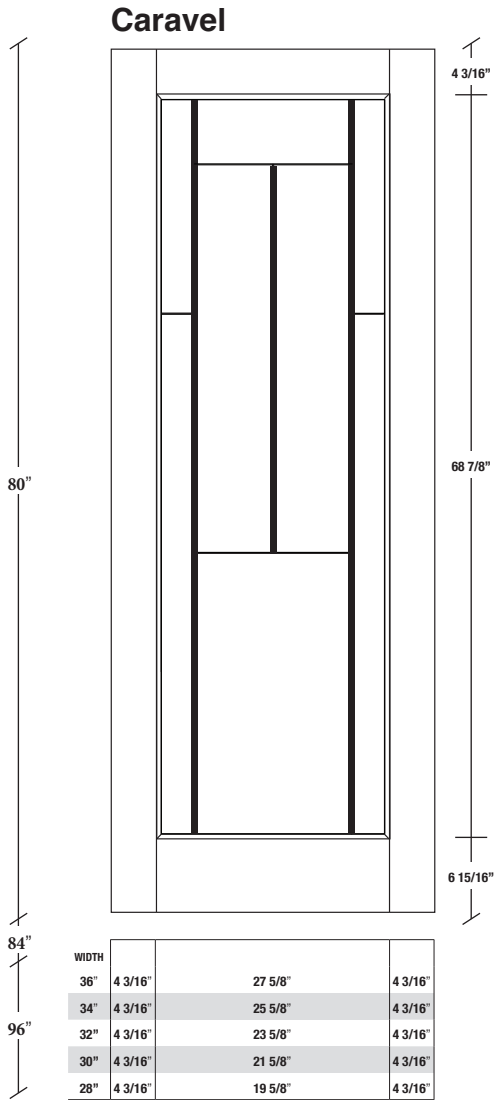

Technical drawings 80" - 84" - 96"

One Lite Door / Lino Series - CDN specs

www.pbidoors.com

* Design will change depending of door width.
Refer to technical document on our website.

Aluminum grill color
 # 10V2 = Flat Silver
 # 10V6 = Black
 # 10V9 = Stainless

SIDERAIL ALUMINUM GRILL

SIDERAIL

* Wood veneer on stain grade doors only

5/8" PANEL

August 2019 (revision 02)