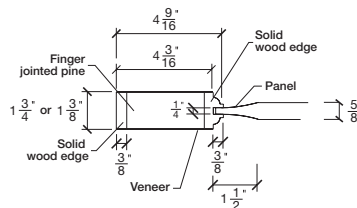

Technical drawings 80" - 84" - 96"

One Lite Door / Lino Series - CDN specs

www.pbidoors.com

* Design will change depending of door width.
Refer to technical document on our website.

Aluminum grill color
 # 10V2 = Flat Silver
 # 10V6 = Black
 # 10V9 = Stainless

SIDERAIL ALUMINUM GRILL

SIDERAIL

* Wood veneer on stain grade doors only

5/8" PANEL

August 2019 (revision 02)