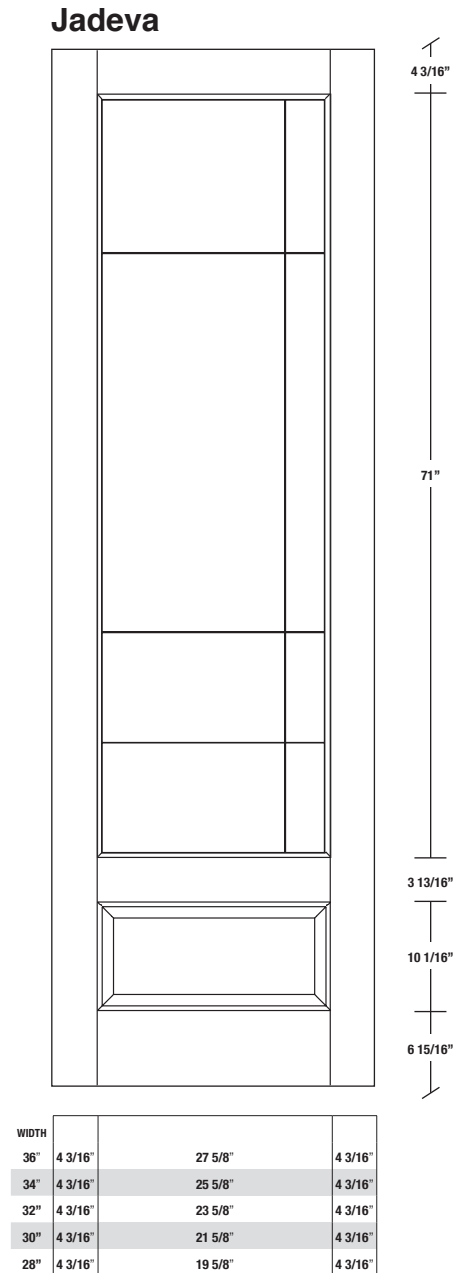

Technical drawings 80" - 84" - 96"

One Lite Door / Lino Series - CDN specs

www.pbidoors.com

* Design will change depending of door width.
Refer to technical document on our website.

Aluminum grill color
 # 10V2 = Flat Silver
 # 10V6 = Black
 # 10V9 = Stainless

SIDERAIL ALUMINUM GRILL

SIDERAIL

* Wood veneer on stain grade doors only

5/8" PANEL

August 2019 (revision 02)