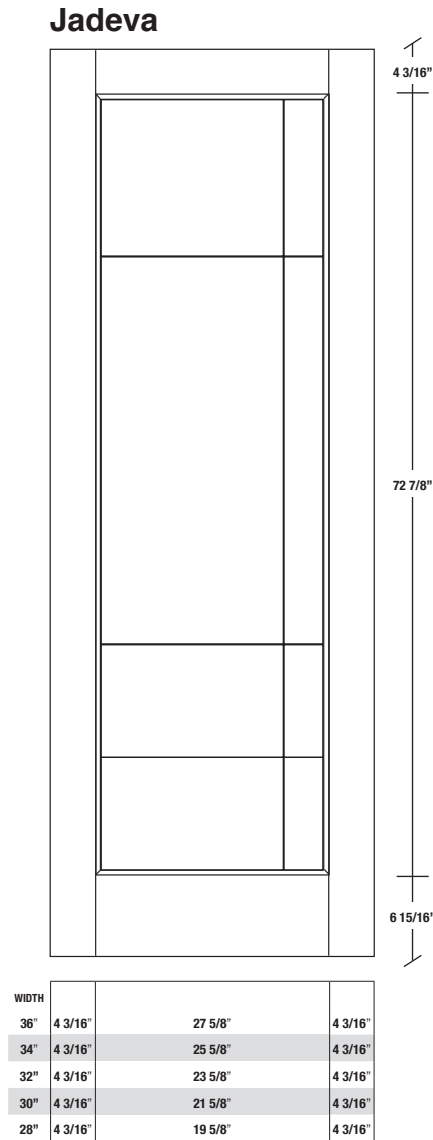

Technical drawings 80" - 84" - 96"

One Lite Door / Lino Series - CDN specs

www.pbidoors.com

* Design will change depending of door width.
Refer to technical document on our website.

Aluminum grill color
 # 10V2 = Flat Silver
 # 10V6 = Black
 # 10V9 = Stainless

SIDERAIL ALUMINUM GRILL

SIDERAIL

* Wood veneer on stain grade doors only

5/8" PANEL

August 2019 (revision 02)