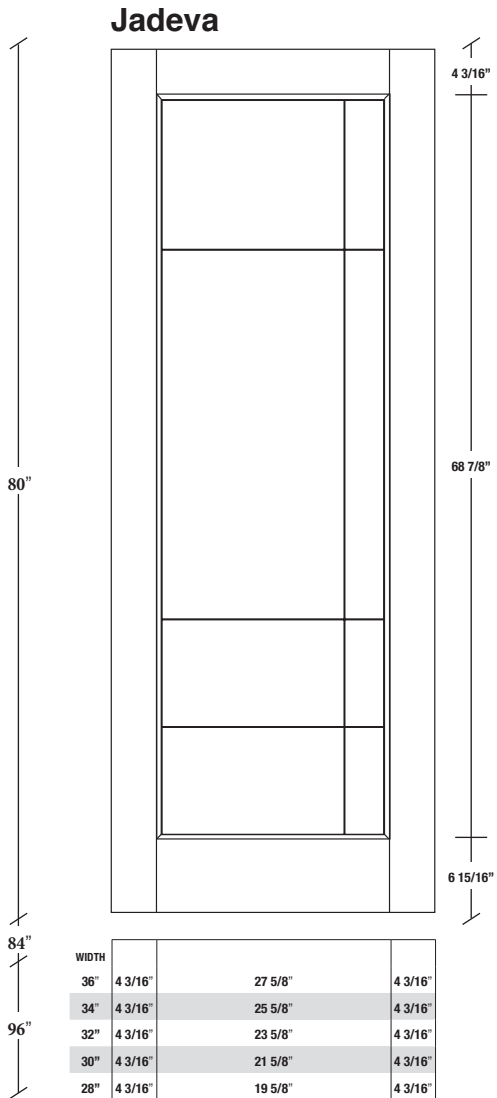

Technical drawings 80" - 84" - 96"

One Lite Door / Lino Series - CDN specs

www.pbidoors.com

* Design will change depending of door width.
Refer to technical document on our website.

Aluminum grill color
 # 10V2 = Flat Silver
 # 10V6 = Black
 # 10V9 = Stainless

SIDERAIL ALUMINUM GRILL

SIDERAIL

* Wood veneer on stain grade doors only

5/8" PANEL

August 2019 (revision 02)