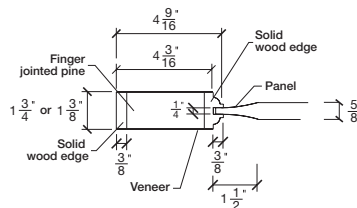

SIDERAIL

* Wood veneer on stain grade doors only

August 2019 (revision 02)