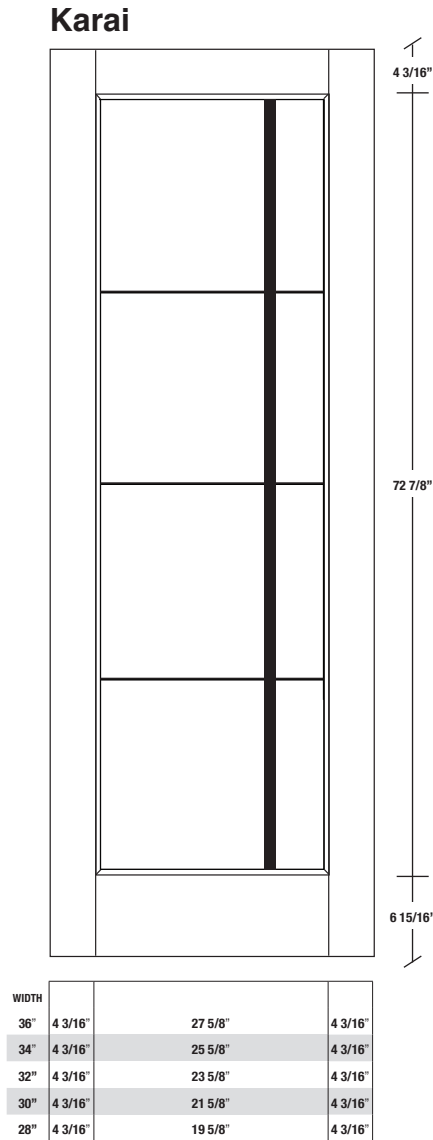

Technical drawings 80" - 84" - 96"

One Lite Door / Lino Series - CDN specs

www.pbidoors.com

* Design will change depending of door width.
Refer to technical document on our website.

Aluminum grill color
 # 10V2 = Flat Silver
 # 10V6 = Black
 # 10V9 = Stainless

SIDERAIL ALUMINUM GRILL

SIDERAIL

* Wood veneer on stain grade doors only

5/8 PANEL

August 2019 (revision 02)