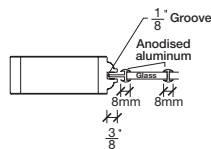

Technical drawings 80" - 84" - 96"

One Lite Door / Lino Series - CDN specs

www.pbidoors.com

* Design will change depending of door width.
Refer to technical document on our website.

Aluminum grill color
 # 10V2 = Flat Silver
 # 10V6 = Black
 # 10V9 = Stainless