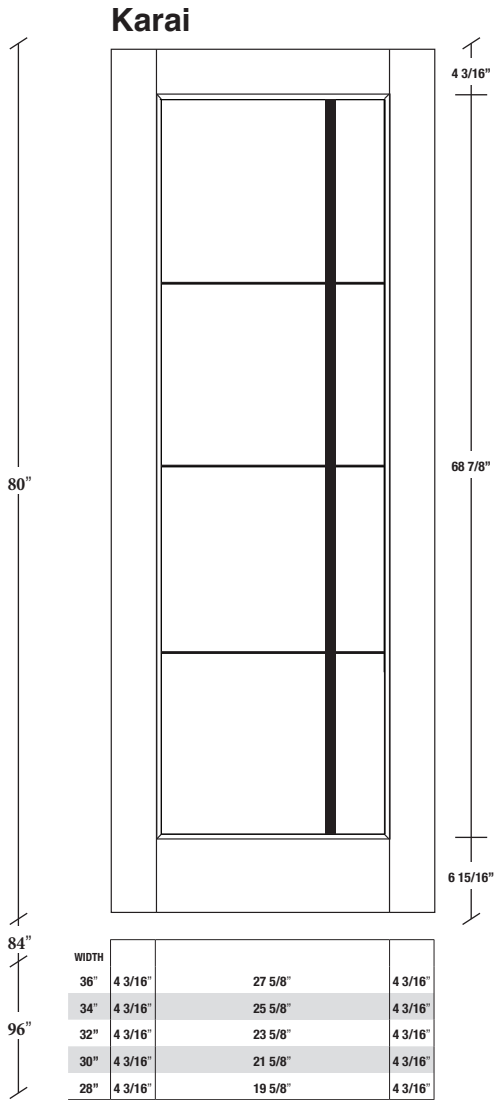

Technical drawings 80" - 84" - 96"

One Lite Door / Lino Series - CDN specs

www.pbidoors.com

* Design will change depending of door width.
Refer to technical document on our website.

Aluminum grill color
 # 10V2 = Flat Silver
 # 10V6 = Black
 # 10V9 = Stainless

SIDERAIL ALUMINUM GRILL

SIDERAIL

* Wood veneer on stain grade doors only

5/8 PANEL

August 2019 (revision 02)