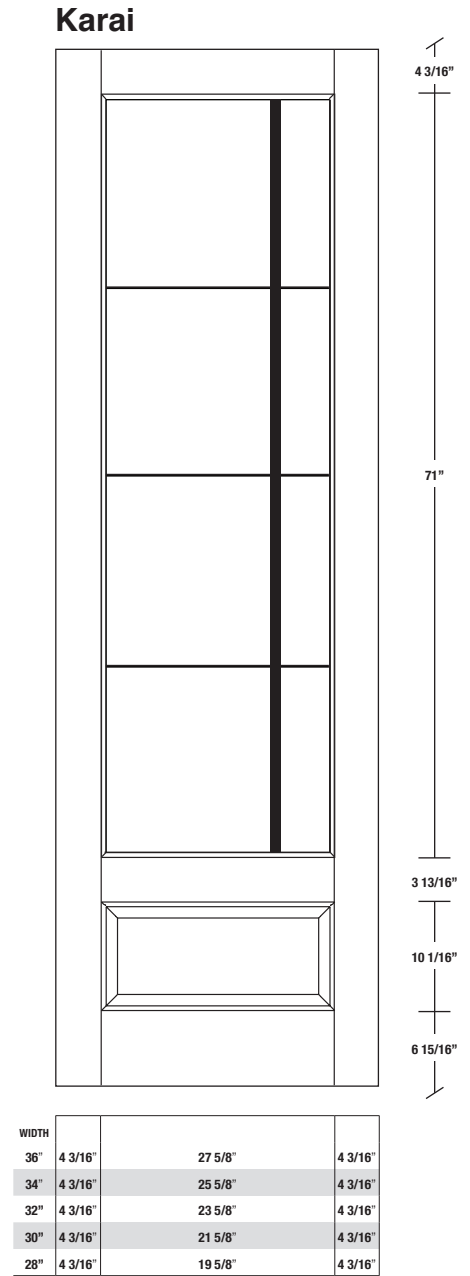

Technical drawings 80" - 84" - 96"

One Lite Door / Lino Series - CDN specs

www.pbidoors.com

* Design will change depending of door width.
Refer to technical document on our website.

Aluminum grill color
 # 10V2 = Flat Silver
 # 10V6 = Black
 # 10V9 = Stainless

SIDERAIL ALUMINUM GRILL

SIDERAIL

* Wood veneer on stain grade doors only

5/8 PANEL

August 2019 (revision 02)