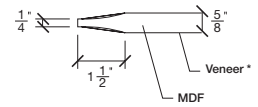

* Wood veneer on stain grade doors only

5/8 PANEL

August 2019 (revision 02)