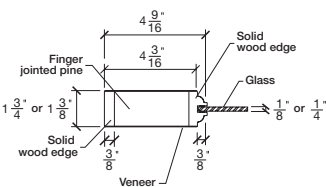

Technical drawings 80" - 84" - 96"

French Door - U.S. specs

www.pbidoors.com

WIDTH			
36"	4 3/16"	27 5/8"	4 3/16"
34"	4 3/16"	25 5/8"	4 3/16"
32"	4 3/16"	23 5/8"	4 3/16"
30"	4 3/16"	21 5/8"	4 3/16"
28"	4 3/16"	19 5/8"	4 3/16"
26"	4 3/16"	17 5/8"	4 3/16"
24"	4 3/16"	15 5/8"	4 3/16"
22"	4 3/16"	13 5/8"	4 3/16"
20"	4 3/16"	11 5/8"	4 3/16"
18"	4 3/16"	9 5/8"	4 3/16"
16"	4 3/16"	7 5/8"	4 3/16"
15"	2 1/16"	10 7/8"	2 1/16"
14"	2 1/16"	9 7/8"	2 1/16"
12"	2 1/16"	7 7/8"	2 1/16"

WIDTH			
36"	4 3/16"	27 5/8"	4 3/16"
34"	4 3/16"	25 5/8"	4 3/16"
32"	4 3/16"	23 5/8"	4 3/16"
30"	4 3/16"	21 5/8"	4 3/16"
28"	4 3/16"	19 5/8"	4 3/16"
26"	4 3/16"	17 5/8"	4 3/16"
24"	4 3/16"	15 5/8"	4 3/16"
22"	4 3/16"	13 5/8"	4 3/16"
20"	4 3/16"	11 5/8"	4 3/16"
18"	4 3/16"	9 5/8"	4 3/16"
16"	4 3/16"	7 5/8"	4 3/16"
15"	2 1/16"	10 7/8"	2 1/16"
14"	2 1/16"	9 7/8"	2 1/16"
12"	2 1/16"	7 7/8"	2 1/16"