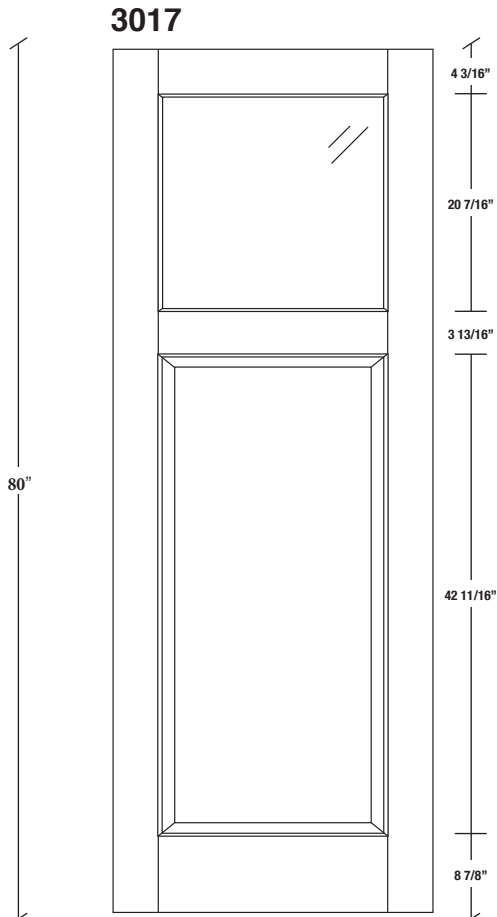

Technical drawings 80" - 84" - 96"

French Door - U.S. specs

www.pbidoors.com

WIDTH			
36"	4 3/16"	27 5/8"	4 3/16"
34"	4 3/16"	25 5/8"	4 3/16"
32"	4 3/16"	23 5/8"	4 3/16"
30"	4 3/16"	21 5/8"	4 3/16"
28"	4 3/16"	19 5/8"	4 3/16"
26"	4 3/16"	17 5/8"	4 3/16"
24"	4 3/16"	15 5/8"	4 3/16"
22"	4 3/16"	13 5/8"	4 3/16"
20"	4 3/16"	11 5/8"	4 3/16"
18"	4 3/16"	9 5/8"	4 3/16"
16"	4 3/16"	7 5/8"	4 3/16"
15"	2 1/16"	10 7/8"	2 1/16"
14"	2 1/16"	9 7/8"	2 1/16"
12"	2 1/16"	7 7/8"	2 1/16"

WIDTH			
36"	4 3/16"	27 5/8"	4 3/16"
34"	4 3/16"	25 5/8"	4 3/16"
32"	4 3/16"	23 5/8"	4 3/16"
30"	4 3/16"	21 5/8"	4 3/16"
28"	4 3/16"	19 5/8"	4 3/16"
26"	4 3/16"	17 5/8"	4 3/16"
24"	4 3/16"	15 5/8"	4 3/16"
22"	4 3/16"	13 5/8"	4 3/16"
20"	4 3/16"	11 5/8"	4 3/16"
18"	4 3/16"	9 5/8"	4 3/16"
16"	4 3/16"	7 5/8"	4 3/16"
15"	2 1/16"	10 7/8"	2 1/16"
14"	2 1/16"	9 7/8"	2 1/16"
12"	2 1/16"	7 7/8"	2 1/16"

SIDERAIL

SIDERAIL
RAISED PANEL #20XX

SIDERAIL
FLAT PANEL #29XX