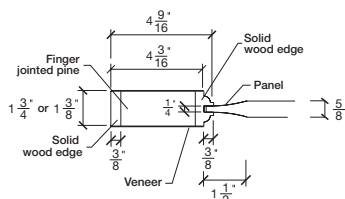

SIDERAIL
RAISED PANEL #20XX