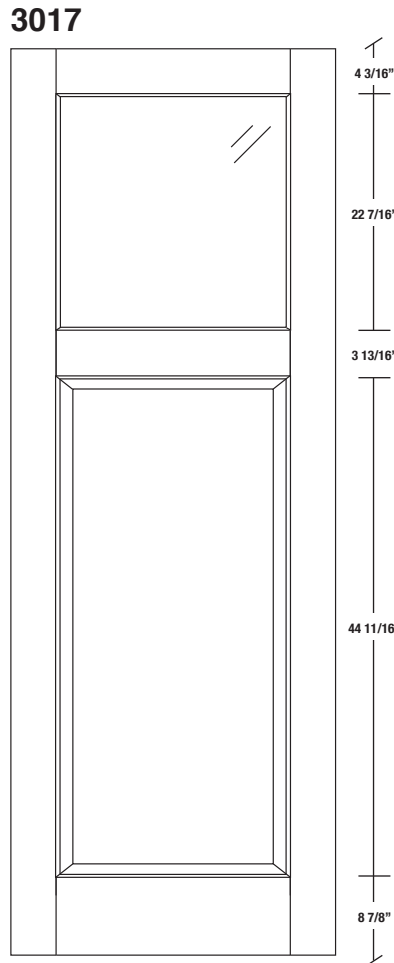

Technical drawings 80" - 84" - 96"

French Door - U.S. specs

www.pbidoors.com

WIDTH			
36"	4 3/16"	27 5/8"	4 3/16"
34"	4 3/16"	25 5/8"	4 3/16"
32"	4 3/16"	23 5/8"	4 3/16"
30"	4 3/16"	21 5/8"	4 3/16"
28"	4 3/16"	19 5/8"	4 3/16"
26"	4 3/16"	17 5/8"	4 3/16"
24"	4 3/16"	15 5/8"	4 3/16"
22"	4 3/16"	13 5/8"	4 3/16"
20"	4 3/16"	11 5/8"	4 3/16"
18"	4 3/16"	9 5/8"	4 3/16"
16"	4 3/16"	7 5/8"	4 3/16"
15"	2 1/16"	10 7/8"	2 1/16"
14"	2 1/16"	9 7/8"	2 1/16"
12"	2 1/16"	7 7/8"	2 1/16"

WIDTH			
36"	4 3/16"	27 5/8"	4 3/16"
34"	4 3/16"	25 5/8"	4 3/16"
32"	4 3/16"	23 5/8"	4 3/16"
30"	4 3/16"	21 5/8"	4 3/16"
28"	4 3/16"	19 5/8"	4 3/16"
26"	4 3/16"	17 5/8"	4 3/16"
24"	4 3/16"	15 5/8"	4 3/16"
22"	4 3/16"	13 5/8"	4 3/16"
20"	4 3/16"	11 5/8"	4 3/16"
18"	4 3/16"	9 5/8"	4 3/16"
16"	4 3/16"	7 5/8"	4 3/16"
15"	2 1/16"	10 7/8"	2 1/16"
14"	2 1/16"	9 7/8"	2 1/16"
12"	2 1/16"	7 7/8"	2 1/16"

SIDERAIL

SIDERAIL
RAISED PANEL #20XX

SIDERAIL
FLAT PANEL #29XX