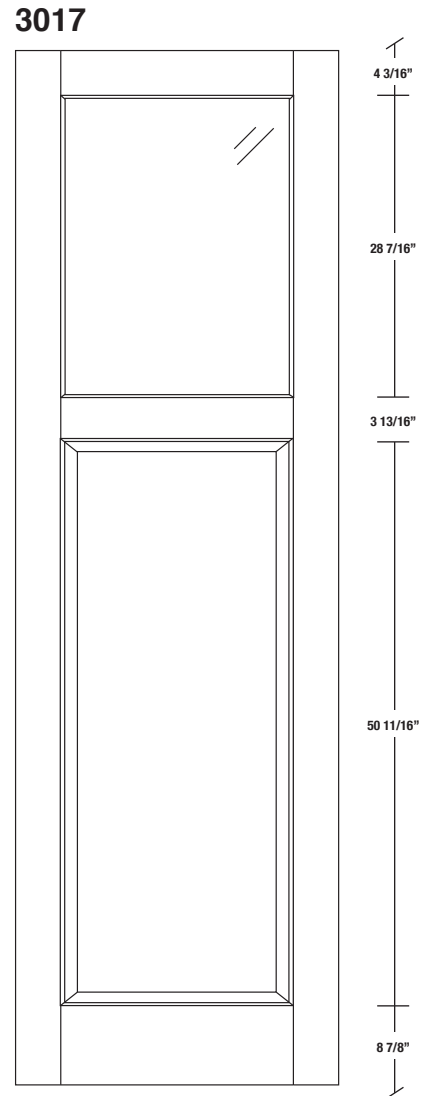

Technical drawings 80" - 84" - 96"

French Door - U.S. specs

www.pbidoors.com

WIDTH			
36"	4 3/16"	27 5/8"	4 3/16"
34"	4 3/16"	25 5/8"	4 3/16"
32"	4 3/16"	23 5/8"	4 3/16"
30"	4 3/16"	21 5/8"	4 3/16"
28"	4 3/16"	19 5/8"	4 3/16"
26"	4 3/16"	17 5/8"	4 3/16"
24"	4 3/16"	15 5/8"	4 3/16"
22"	4 3/16"	13 5/8"	4 3/16"
20"	4 3/16"	11 5/8"	4 3/16"
18"	4 3/16"	9 5/8"	4 3/16"
16"	4 3/16"	7 5/8"	4 3/16"
15"	2 1/16"	10 7/8"	2 1/16"
14"	2 1/16"	9 7/8"	2 1/16"
12"	2 1/16"	7 7/8"	2 1/16"

WIDTH			
36"	4 3/16"	27 5/8"	4 3/16"
34"	4 3/16"	25 5/8"	4 3/16"
32"	4 3/16"	23 5/8"	4 3/16"
30"	4 3/16"	21 5/8"	4 3/16"
28"	4 3/16"	19 5/8"	4 3/16"
26"	4 3/16"	17 5/8"	4 3/16"
24"	4 3/16"	15 5/8"	4 3/16"
22"	4 3/16"	13 5/8"	4 3/16"
20"	4 3/16"	11 5/8"	4 3/16"
18"	4 3/16"	9 5/8"	4 3/16"
16"	4 3/16"	7 5/8"	4 3/16"
15"	2 1/16"	10 7/8"	2 1/16"
14"	2 1/16"	9 7/8"	2 1/16"
12"	2 1/16"	7 7/8"	2 1/16"

SIDERAIL

SIDERAIL
RAISED PANEL #20XX

SIDERAIL
FLAT PANEL #29XX