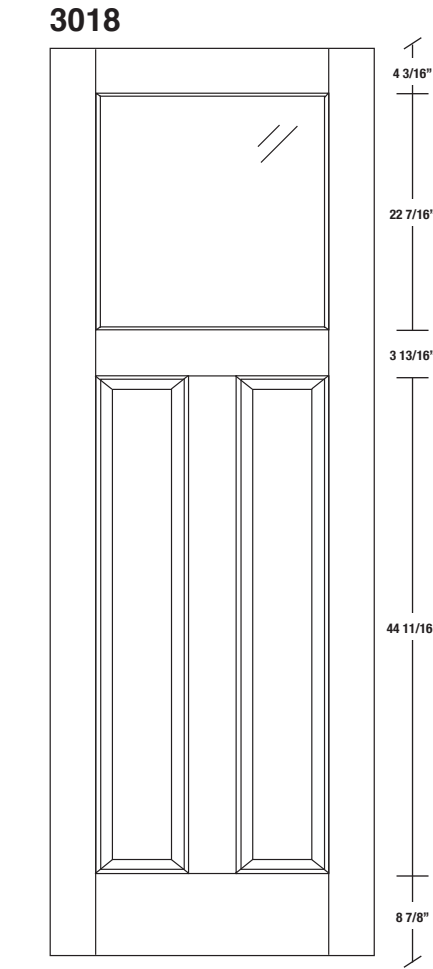

# Technical drawings 80" - 84" - 96"

French Door - U.S. specs

www.pbidoors.com

WIDTH	36"	34"	32"	30"	28"	26"	24"
4 3/16"	11 29/32"	10 29/32"	9 29/32"	8 29/32"	7 29/32"	6 29/32"	5 29/32"
3 13/16"	3 13/16"	3 13/16"	3 13/16"	3 13/16"	3 13/16"	3 13/16"	3 13/16"
11 29/32"	10 29/32"	9 29/32"	8 29/32"	7 29/32"	6 29/32"	5 29/32"	
4 3/16"	4 3/16"	4 3/16"	4 3/16"	4 3/16"	4 3/16"	4 3/16"	4 3/16"

FOR SMALLER SIZES REFER TO MODEL #3017

WIDTH	36"	34"	32"	30"	28"	26"	24"
4 3/16"	11 29/32"	10 29/32"	9 29/32"	8 29/32"	7 29/32"	6 29/32"	5 29/32"
3 13/16"	3 13/16"	3 13/16"	3 13/16"	3 13/16"	3 13/16"	3 13/16"	3 13/16"
11 29/32"	10 29/32"	9 29/32"	8 29/32"	7 29/32"	6 29/32"	5 29/32"	
4 3/16"	4 3/16"	4 3/16"	4 3/16"	4 3/16"	4 3/16"	4 3/16"	4 3/16"

FOR SMALLER SIZES REFER TO MODEL #3017

SIDERAIL

SIDERAIL RAISED PANEL #30XX

SIDERAIL FLAT PANEL #39XX

Avril 2018 (révision 01)