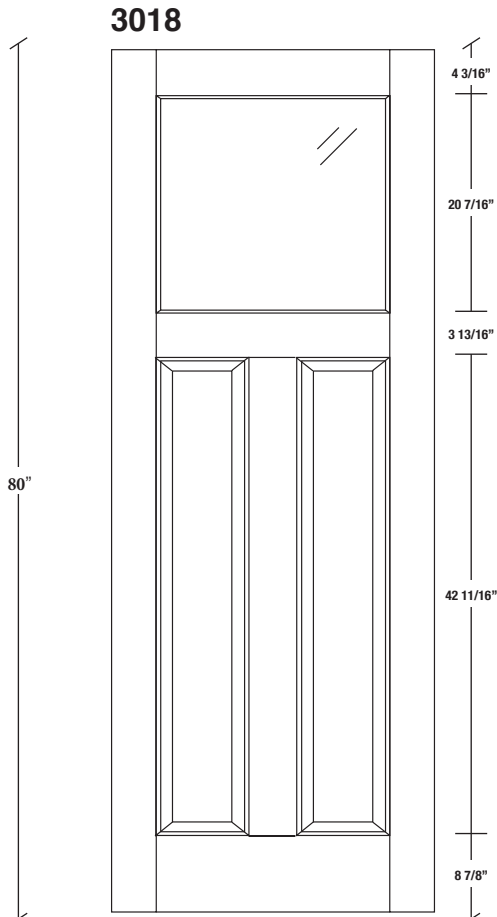

# Technical drawings 80" - 84" - 96"

French Door - U.S. specs

www.pbidoors.com

WIDTH	36"	34"	32"	30"	28"	26"	24"
4 3/16"	11 29/32"	10 29/32"	9 29/32"	8 29/32"	7 29/32"	6 29/32"	5 29/32"
3 13/16"	3 13/16"	3 13/16"	3 13/16"	3 13/16"	3 13/16"	3 13/16"	3 13/16"
11 29/32"	10 29/32"	9 29/32"	8 29/32"	7 29/32"	6 29/32"	5 29/32"	
4 3/16"	4 3/16"	4 3/16"	4 3/16"	4 3/16"	4 3/16"	4 3/16"	4 3/16"

FOR SMALLER SIZES REFER TO MODEL #3017

WIDTH	36"	34"	32"	30"	28"	26"	24"
4 3/16"	11 29/32"	10 29/32"	9 29/32"	8 29/32"	7 29/32"	6 29/32"	5 29/32"
3 13/16"	3 13/16"	3 13/16"	3 13/16"	3 13/16"	3 13/16"	3 13/16"	3 13/16"
11 29/32"	10 29/32"	9 29/32"	8 29/32"	7 29/32"	6 29/32"	5 29/32"	
4 3/16"	4 3/16"	4 3/16"	4 3/16"	4 3/16"	4 3/16"	4 3/16"	4 3/16"

FOR SMALLER SIZES REFER TO MODEL #3017

SIDERAIL

SIDERAIL RAISED PANEL #30XX

SIDERAIL FLAT PANEL #39XX

Avril 2018 (révision 01)