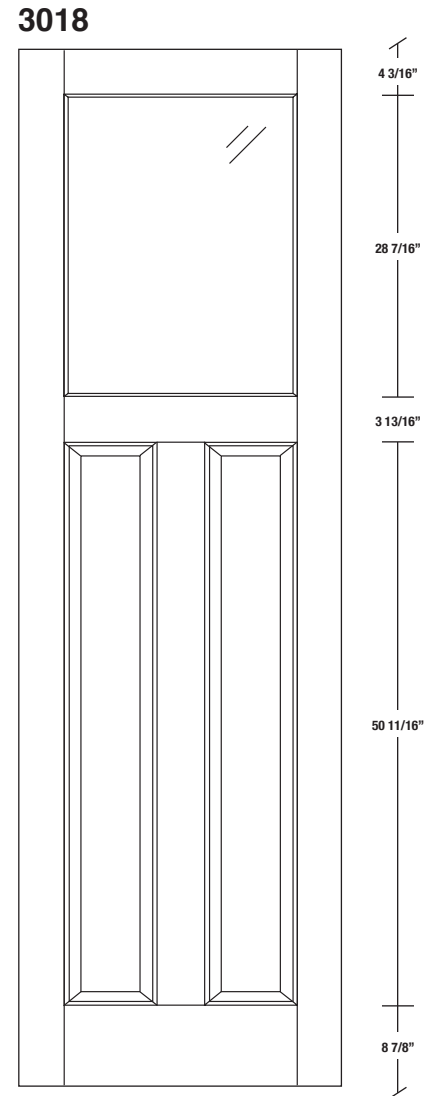

# Technical drawings 80" - 84" - 96"

French Door - U.S. specs

www.pbidoors.com

WIDTH	36"	34"	32"	30"	28"	26"	24"
4 3/16"	11 29/32"	10 29/32"	9 29/32"	8 29/32"	7 29/32"	6 29/32"	5 29/32"
3 13/16"	3 13/16"	3 13/16"	3 13/16"	3 13/16"	3 13/16"	3 13/16"	3 13/16"
11 29/32"	10 29/32"	9 29/32"	8 29/32"	7 29/32"	6 29/32"	5 29/32"	
4 3/16"	4 3/16"	4 3/16"	4 3/16"	4 3/16"	4 3/16"	4 3/16"	4 3/16"

FOR SMALLER SIZES REFER TO MODEL #3017

WIDTH	36"	34"	32"	30"	28"	26"	24"
4 3/16"	11 29/32"	10 29/32"	9 29/32"	8 29/32"	7 29/32"	6 29/32"	5 29/32"
3 13/16"	3 13/16"	3 13/16"	3 13/16"	3 13/16"	3 13/16"	3 13/16"	3 13/16"
11 29/32"	10 29/32"	9 29/32"	8 29/32"	7 29/32"	6 29/32"	5 29/32"	
4 3/16"	4 3/16"	4 3/16"	4 3/16"	4 3/16"	4 3/16"	4 3/16"	4 3/16"

FOR SMALLER SIZES REFER TO MODEL #3017

SIDERAIL

SIDERAIL RAISED PANEL #30XX

SIDERAIL FLAT PANEL #39XX

Avril 2018 (révision 01)