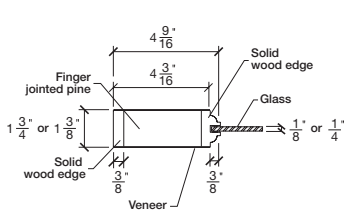

Technical drawings 80" - 84" - 96"

French Door - U.S. specs

www.pbidoors.com

WIDTH	36"	34"	32"	30"	28"	26"	24"
4 3/16"	11 29/32"	10 29/32"	9 29/32"	8 29/32"	7 29/32"	6 29/32"	5 29/32"
3 13/16"	3 13/16"	3 13/16"	3 13/16"	3 13/16"	3 13/16"	3 13/16"	3 13/16"
11 29/32"	10 29/32"	9 29/32"	8 29/32"	7 29/32"	6 29/32"	5 29/32"	
4 3/16"	4 3/16"	4 3/16"	4 3/16"	4 3/16"	4 3/16"	4 3/16"	4 3/16"

FOR SMALLER SIZES REFER TO MODEL #3017

WIDTH	36"	34"	32"	30"	28"	26"	24"
4 3/16"	11 29/32"	10 29/32"	9 29/32"	8 29/32"	7 29/32"	6 29/32"	5 29/32"
3 13/16"	3 13/16"	3 13/16"	3 13/16"	3 13/16"	3 13/16"	3 13/16"	3 13/16"
11 29/32"	10 29/32"	9 29/32"	8 29/32"	7 29/32"	6 29/32"	5 29/32"	
4 3/16"	4 3/16"	4 3/16"	4 3/16"	4 3/16"	4 3/16"	4 3/16"	4 3/16"

FOR SMALLER SIZES REFER TO MODEL #3017

WIDTH	36"	34"	32"	30"	28"	26"	24"
4 3/16"	11 29/32"	10 29/32"	9 29/32"	8 29/32"	7 29/32"	6 29/32"	5 29/32"
3 13/16"	3 13/16"	3 13/16"	3 13/16"	3 13/16"	3 13/16"	3 13/16"	3 13/16"
11 29/32"	10 29/32"	9 29/32"	8 29/32"	7 29/32"	6 29/32"	5 29/32"	
4 3/16"	4 3/16"	4 3/16"	4 3/16"	4 3/16"	4 3/16"	4 3/16"	4 3/16"

FOR SMALLER SIZES REFER TO MODEL #3017

SIDERAIL

Avril 2018 (révision 01)