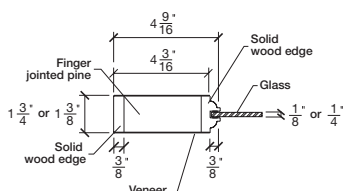

Technical drawings 80" - 84" - 96"

French Door - U.S. specs

www.pbidoors.com

WIDTH					
36"	4 3/16"	11 29/32"	3 13/16"	11 29/32"	4 3/16"
34"	4 3/16"	10 29/32"	3 13/16"	10 29/32"	4 3/16"
32"	4 3/16"	9 29/32"	3 13/16"	9 29/32"	4 3/16"
30"	4 3/16"	8 29/32"	3 13/16"	8 29/32"	4 3/16"
28"	4 3/16"	7 29/32"	3 13/16"	7 29/32"	4 3/16"
26"	4 3/16"	6 29/32"	3 13/16"	6 29/32"	4 3/16"
24"	4 3/16"	5 29/32"	3 13/16"	5 29/32"	4 3/16"

WIDTH					
36"	4 3/16"	11 29/32"	3 13/16"	11 29/32"	4 3/16"
34"	4 3/16"	10 29/32"	3 13/16"	10 29/32"	4 3/16"
32"	4 3/16"	9 29/32"	3 13/16"	9 29/32"	4 3/16"
30"	4 3/16"	8 29/32"	3 13/16"	8 29/32"	4 3/16"
28"	4 3/16"	7 29/32"	3 13/16"	7 29/32"	4 3/16"
26"	4 3/16"	6 29/32"	3 13/16"	6 29/32"	4 3/16"
24"	4 3/16"	5 29/32"	3 13/16"	5 29/32"	4 3/16"