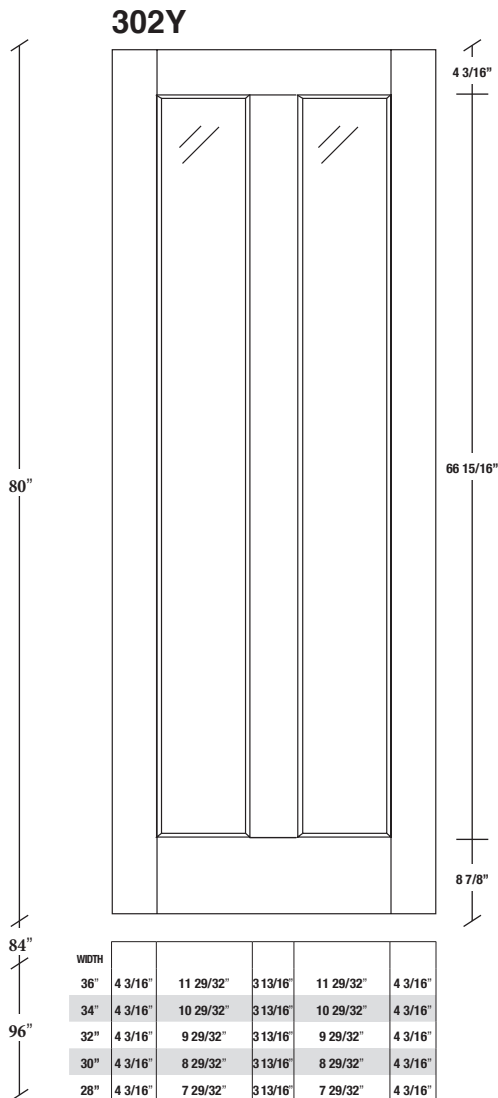

Technical drawings 80" - 84" - 96"

French Door - U.S. specs

www.pbidoors.com

WIDTH					
36"	4 3/16"	11 29/32"	3 13/16"	11 29/32"	4 3/16"
34"	4 3/16"	10 29/32"	3 13/16"	10 29/32"	4 3/16"
32"	4 3/16"	9 29/32"	3 13/16"	9 29/32"	4 3/16"
30"	4 3/16"	8 29/32"	3 13/16"	8 29/32"	4 3/16"
28"	4 3/16"	7 29/32"	3 13/16"	7 29/32"	4 3/16"
26"	4 3/16"	6 29/32"	3 13/16"	6 29/32"	4 3/16"
24"	4 3/16"	5 29/32"	3 13/16"	5 29/32"	4 3/16"

WIDTH					
36"	4 3/16"	11 29/32"	3 13/16"	11 29/32"	4 3/16"
34"	4 3/16"	10 29/32"	3 13/16"	10 29/32"	4 3/16"
32"	4 3/16"	9 29/32"	3 13/16"	9 29/32"	4 3/16"
30"	4 3/16"	8 29/32"	3 13/16"	8 29/32"	4 3/16"
28"	4 3/16"	7 29/32"	3 13/16"	7 29/32"	4 3/16"
26"	4 3/16"	6 29/32"	3 13/16"	6 29/32"	4 3/16"
24"	4 3/16"	5 29/32"	3 13/16"	5 29/32"	4 3/16"