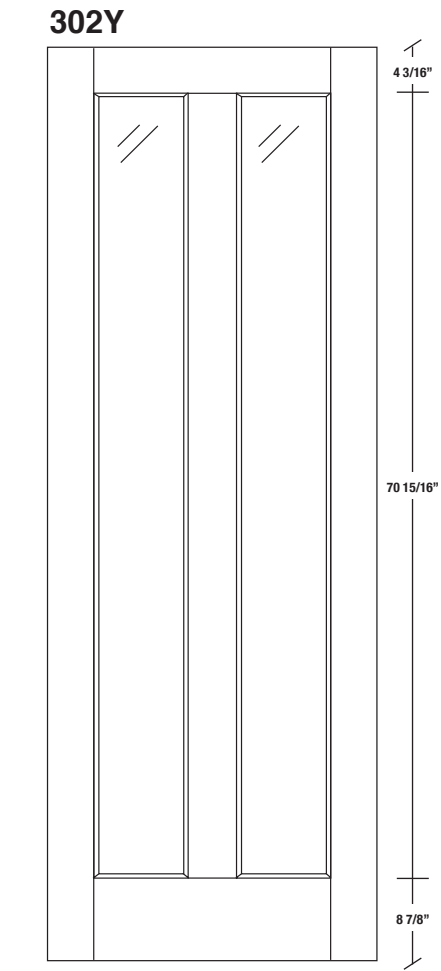

Technical drawings 80" - 84" - 96"

French Door - U.S. specs

www.pbidoors.com

WIDTH					
36"	4 3/16"	11 29/32"	3 13/16"	11 29/32"	4 3/16"
34"	4 3/16"	10 29/32"	3 13/16"	10 29/32"	4 3/16"
32"	4 3/16"	9 29/32"	3 13/16"	9 29/32"	4 3/16"
30"	4 3/16"	8 29/32"	3 13/16"	8 29/32"	4 3/16"
28"	4 3/16"	7 29/32"	3 13/16"	7 29/32"	4 3/16"
26"	4 3/16"	6 29/32"	3 13/16"	6 29/32"	4 3/16"
24"	4 3/16"	5 29/32"	3 13/16"	5 29/32"	4 3/16"

WIDTH					
36"	4 3/16"	11 29/32"	3 13/16"	11 29/32"	4 3/16"
34"	4 3/16"	10 29/32"	3 13/16"	10 29/32"	4 3/16"
32"	4 3/16"	9 29/32"	3 13/16"	9 29/32"	4 3/16"
30"	4 3/16"	8 29/32"	3 13/16"	8 29/32"	4 3/16"
28"	4 3/16"	7 29/32"	3 13/16"	7 29/32"	4 3/16"
26"	4 3/16"	6 29/32"	3 13/16"	6 29/32"	4 3/16"
24"	4 3/16"	5 29/32"	3 13/16"	5 29/32"	4 3/16"