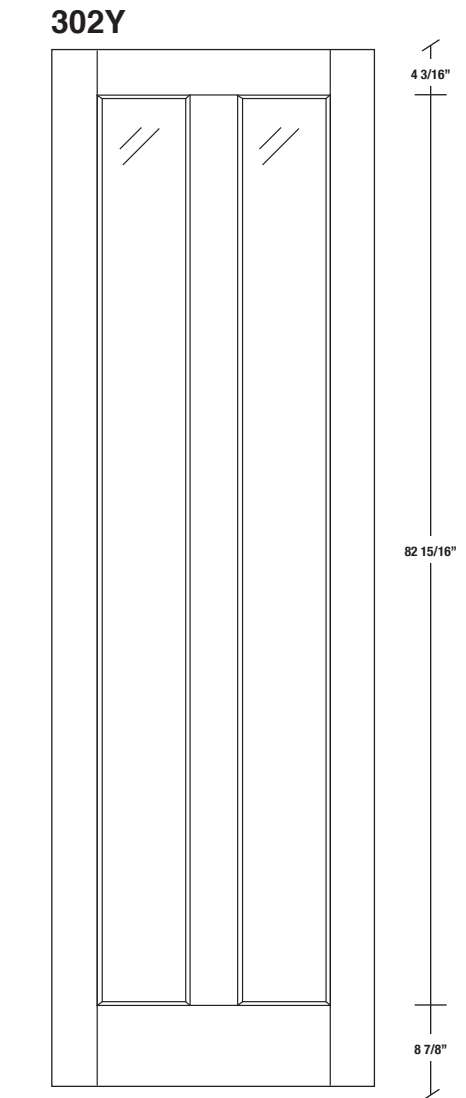

Technical drawings 80" - 84" - 96"

French Door - U.S. specs

www.pbidoors.com

WIDTH					
36"	4 3/16"	11 29/32"	3 13/16"	11 29/32"	4 3/16"
34"	4 3/16"	10 29/32"	3 13/16"	10 29/32"	4 3/16"
32"	4 3/16"	9 29/32"	3 13/16"	9 29/32"	4 3/16"
30"	4 3/16"	8 29/32"	3 13/16"	8 29/32"	4 3/16"
28"	4 3/16"	7 29/32"	3 13/16"	7 29/32"	4 3/16"
26"	4 3/16"	6 29/32"	3 13/16"	6 29/32"	4 3/16"
24"	4 3/16"	5 29/32"	3 13/16"	5 29/32"	4 3/16"

WIDTH					
36"	4 3/16"	11 29/32"	3 13/16"	11 29/32"	4 3/16"
34"	4 3/16"	10 29/32"	3 13/16"	10 29/32"	4 3/16"
32"	4 3/16"	9 29/32"	3 13/16"	9 29/32"	4 3/16"
30"	4 3/16"	8 29/32"	3 13/16"	8 29/32"	4 3/16"
28"	4 3/16"	7 29/32"	3 13/16"	7 29/32"	4 3/16"
26"	4 3/16"	6 29/32"	3 13/16"	6 29/32"	4 3/16"
24"	4 3/16"	5 29/32"	3 13/16"	5 29/32"	4 3/16"