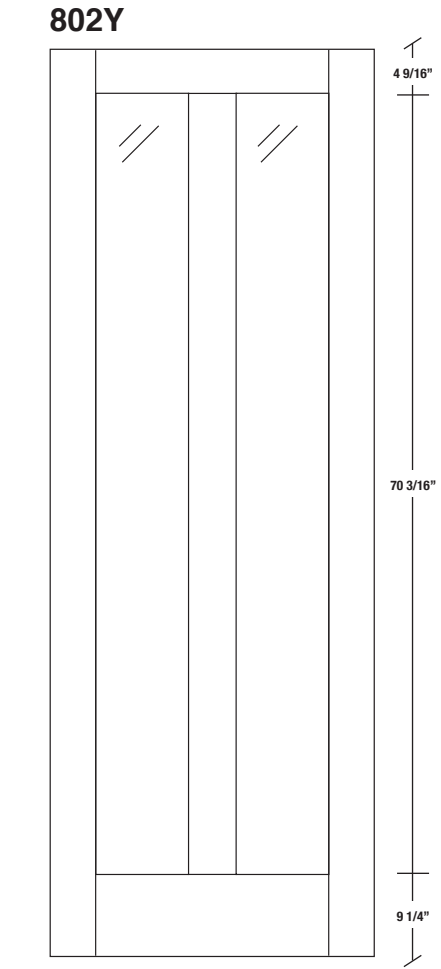

Technical drawings 80" - 84" - 96"

Shaker French Door - U.S. specs

www.pbidoors.com

WIDTH					
36"	4 9/16"	11 5/32"	4 9/16"	11 5/32"	4 9/16"
34"	4 9/16"	10 5/32"	4 9/16"	10 5/32"	4 9/16"
32"	4 9/16"	9 5/32"	4 9/16"	9 5/32"	4 9/16"
30"	4 9/16"	8 5/32"	4 9/16"	8 5/32"	4 9/16"
28"	4 9/16"	7 5/32"	4 9/16"	7 5/32"	4 9/16"
26"	4 9/16"	6 5/32"	4 9/16"	6 5/32"	4 9/16"
24"	4 9/16"	5 5/32"	4 9/16"	5 5/32"	4 9/16"

WIDTH					
36"	4 9/16"	11 5/32"	4 9/16"	11 5/32"	4 9/16"
34"	4 9/16"	10 5/32"	4 9/16"	10 5/32"	4 9/16"
32"	4 9/16"	9 5/32"	4 9/16"	9 5/32"	4 9/16"
30"	4 9/16"	8 5/32"	4 9/16"	8 5/32"	4 9/16"
28"	4 9/16"	7 5/32"	4 9/16"	7 5/32"	4 9/16"
26"	4 9/16"	6 5/32"	4 9/16"	6 5/32"	4 9/16"
24"	4 9/16"	5 5/32"	4 9/16"	5 5/32"	4 9/16"