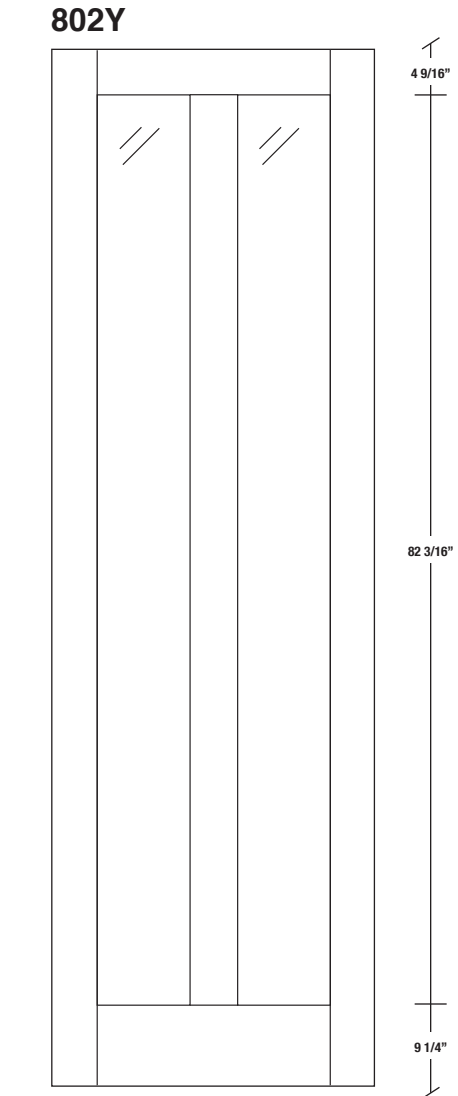

Technical drawings 80" - 84" - 96"

Shaker French Door - U.S. specs

www.pbidoors.com

WIDTH					
36"	4 9/16"	11 5/32"	4 9/16"	11 5/32"	4 9/16"
34"	4 9/16"	10 5/32"	4 9/16"	10 5/32"	4 9/16"
32"	4 9/16"	9 5/32"	4 9/16"	9 5/32"	4 9/16"
30"	4 9/16"	8 5/32"	4 9/16"	8 5/32"	4 9/16"
28"	4 9/16"	7 5/32"	4 9/16"	7 5/32"	4 9/16"
26"	4 9/16"	6 5/32"	4 9/16"	6 5/32"	4 9/16"
24"	4 9/16"	5 5/32"	4 9/16"	5 5/32"	4 9/16"

WIDTH					
36"	4 9/16"	11 5/32"	4 9/16"	11 5/32"	4 9/16"
34"	4 9/16"	10 5/32"	4 9/16"	10 5/32"	4 9/16"
32"	4 9/16"	9 5/32"	4 9/16"	9 5/32"	4 9/16"
30"	4 9/16"	8 5/32"	4 9/16"	8 5/32"	4 9/16"
28"	4 9/16"	7 5/32"	4 9/16"	7 5/32"	4 9/16"
26"	4 9/16"	6 5/32"	4 9/16"	6 5/32"	4 9/16"
24"	4 9/16"	5 5/32"	4 9/16"	5 5/32"	4 9/16"