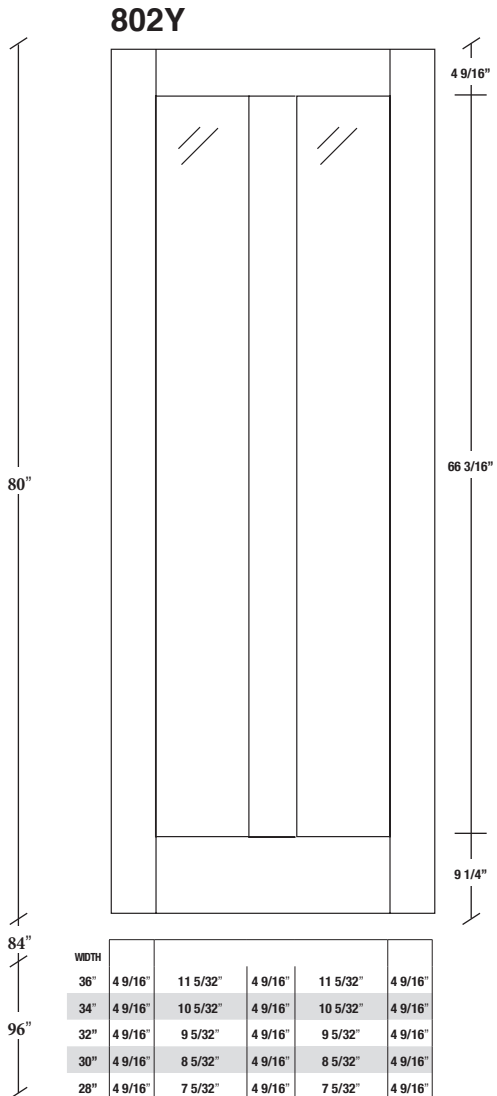

Technical drawings 80" - 84" - 96"

Shaker French Door - U.S. specs

www.pbidoors.com

WIDTH					
36"	4 9/16"	11 5/32"	4 9/16"	11 5/32"	4 9/16"
34"	4 9/16"	10 5/32"	4 9/16"	10 5/32"	4 9/16"
32"	4 9/16"	9 5/32"	4 9/16"	9 5/32"	4 9/16"
30"	4 9/16"	8 5/32"	4 9/16"	8 5/32"	4 9/16"
28"	4 9/16"	7 5/32"	4 9/16"	7 5/32"	4 9/16"
26"	4 9/16"	6 5/32"	4 9/16"	6 5/32"	4 9/16"
24"	4 9/16"	5 5/32"	4 9/16"	5 5/32"	4 9/16"

WIDTH					
36"	4 9/16"	11 5/32"	4 9/16"	11 5/32"	4 9/16"
34"	4 9/16"	10 5/32"	4 9/16"	10 5/32"	4 9/16"
32"	4 9/16"	9 5/32"	4 9/16"	9 5/32"	4 9/16"
30"	4 9/16"	8 5/32"	4 9/16"	8 5/32"	4 9/16"
28"	4 9/16"	7 5/32"	4 9/16"	7 5/32"	4 9/16"
26"	4 9/16"	6 5/32"	4 9/16"	6 5/32"	4 9/16"
24"	4 9/16"	5 5/32"	4 9/16"	5 5/32"	4 9/16"