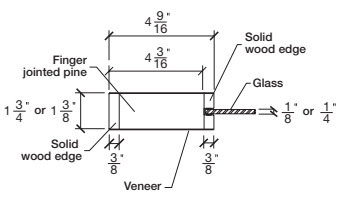

Technical drawings 80" - 84" - 96"

Shaker French Door - U.S. specs

www.pbidoors.com

WIDTH					
36"	4 9/16"	11 5/32"	4 9/16"	11 5/32"	4 9/16"
34"	4 9/16"	10 5/32"	4 9/16"	10 5/32"	4 9/16"
32"	4 9/16"	9 5/32"	4 9/16"	9 5/32"	4 9/16"
30"	4 9/16"	8 5/32"	4 9/16"	8 5/32"	4 9/16"
28"	4 9/16"	7 5/32"	4 9/16"	7 5/32"	4 9/16"
26"	4 9/16"	6 5/32"	4 9/16"	6 5/32"	4 9/16"
24"	4 9/16"	5 5/32"	4 9/16"	5 5/32"	4 9/16"

WIDTH					
36"	4 9/16"	11 5/32"	4 9/16"	11 5/32"	4 9/16"
34"	4 9/16"	10 5/32"	4 9/16"	10 5/32"	4 9/16"
32"	4 9/16"	9 5/32"	4 9/16"	9 5/32"	4 9/16"
30"	4 9/16"	8 5/32"	4 9/16"	8 5/32"	4 9/16"
28"	4 9/16"	7 5/32"	4 9/16"	7 5/32"	4 9/16"
26"	4 9/16"	6 5/32"	4 9/16"	6 5/32"	4 9/16"
24"	4 9/16"	5 5/32"	4 9/16"	5 5/32"	4 9/16"