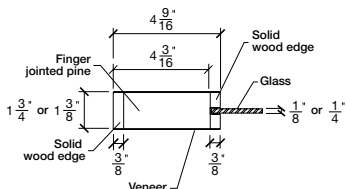

# Technical drawings 80" - 84" - 96"

## Shaker French Door - U.S. specs

www.pbidoors.com

WIDTH			
36"	4 9/16"	26 7/8"	4 9/16"
34"	4 9/16"	24 7/8"	4 9/16"
32"	4 9/16"	22 7/8"	4 9/16"
30"	4 9/16"	20 7/8"	4 9/16"
28"	4 9/16"	18 7/8"	4 9/16"
26"	4 9/16"	16 7/8"	4 9/16"
24"	4 9/16"	14 7/8"	4 9/16"
22"	4 9/16"	12 7/8"	4 9/16"
20"	4 9/16"	10 7/8"	4 9/16"
18"	4 9/16"	8 7/8"	4 9/16"
16"	4 9/16"	6 7/8"	4 9/16"
15"	2 7/16"	10 1/8"	2 7/16"
14"	2 7/16"	9 1/8"	2 7/16"
12"	2 7/16"	7 1/8"	2 7/16"

WIDTH			
36"	4 9/16"	26 7/8"	4 9/16"
34"	4 9/16"	24 7/8"	4 9/16"
32"	4 9/16"	22 7/8"	4 9/16"
30"	4 9/16"	20 7/8"	4 9/16"
28"	4 9/16"	18 7/8"	4 9/16"
26"	4 9/16"	16 7/8"	4 9/16"
24"	4 9/16"	14 7/8"	4 9/16"
22"	4 9/16"	12 7/8"	4 9/16"
20"	4 9/16"	10 7/8"	4 9/16"
18"	4 9/16"	8 7/8"	4 9/16"
16"	4 9/16"	6 7/8"	4 9/16"
15"	2 7/16"	10 1/8"	2 7/16"
14"	2 7/16"	9 1/8"	2 7/16"
12"	2 7/16"	7 1/8"	2 7/16"