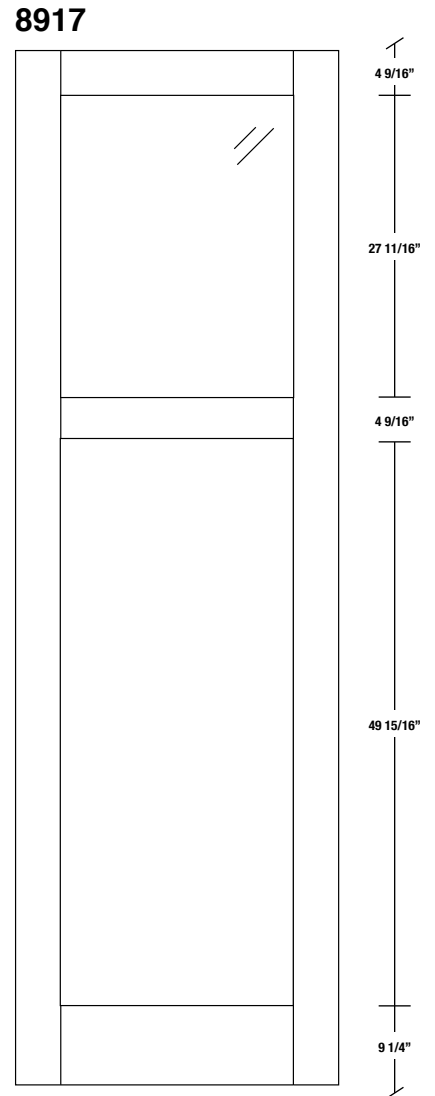

# Technical drawings 80" - 84" - 96"

## Shaker French Door - U.S. specs

www.pbidoors.com

WIDTH			
36"	4 9/16"	26 7/8"	4 9/16"
34"	4 9/16"	24 7/8"	4 9/16"
32"	4 9/16"	22 7/8"	4 9/16"
30"	4 9/16"	20 7/8"	4 9/16"
28"	4 9/16"	18 7/8"	4 9/16"
26"	4 9/16"	16 7/8"	4 9/16"
24"	4 9/16"	14 7/8"	4 9/16"
22"	4 9/16"	12 7/8"	4 9/16"
20"	4 9/16"	10 7/8"	4 9/16"
18"	4 9/16"	8 7/8"	4 9/16"
16"	4 9/16"	6 7/8"	4 9/16"
15"	2 7/16"	10 1/8"	2 7/16"
14"	2 7/16"	9 1/8"	2 7/16"
12"	2 7/16"	7 1/8"	2 7/16"

WIDTH			
36"	4 9/16"	26 7/8"	4 9/16"
34"	4 9/16"	24 7/8"	4 9/16"
32"	4 9/16"	22 7/8"	4 9/16"
30"	4 9/16"	20 7/8"	4 9/16"
28"	4 9/16"	18 7/8"	4 9/16"
26"	4 9/16"	16 7/8"	4 9/16"
24"	4 9/16"	14 7/8"	4 9/16"
22"	4 9/16"	12 7/8"	4 9/16"
20"	4 9/16"	10 7/8"	4 9/16"
18"	4 9/16"	8 7/8"	4 9/16"
16"	4 9/16"	6 7/8"	4 9/16"
15"	2 7/16"	10 1/8"	2 7/16"
14"	2 7/16"	9 1/8"	2 7/16"
12"	2 7/16"	7 1/8"	2 7/16"