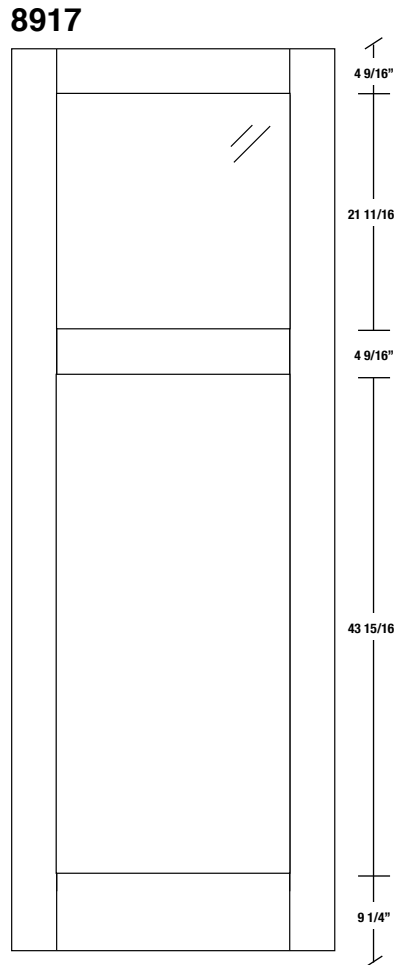

# Technical drawings 80" - 84" - 96"

## Shaker French Door - U.S. specs

www.pbidoors.com

WIDTH			
36"	4 9/16"	26 7/8"	4 9/16"
34"	4 9/16"	24 7/8"	4 9/16"
32"	4 9/16"	22 7/8"	4 9/16"
30"	4 9/16"	20 7/8"	4 9/16"
28"	4 9/16"	18 7/8"	4 9/16"
26"	4 9/16"	16 7/8"	4 9/16"
24"	4 9/16"	14 7/8"	4 9/16"
22"	4 9/16"	12 7/8"	4 9/16"
20"	4 9/16"	10 7/8"	4 9/16"
18"	4 9/16"	8 7/8"	4 9/16"
16"	4 9/16"	6 7/8"	4 9/16"
15"	2 7/16"	10 1/8"	2 7/16"
14"	2 7/16"	9 1/8"	2 7/16"
12"	2 7/16"	7 1/8"	2 7/16"

WIDTH			
36"	4 9/16"	26 7/8"	4 9/16"
34"	4 9/16"	24 7/8"	4 9/16"
32"	4 9/16"	22 7/8"	4 9/16"
30"	4 9/16"	20 7/8"	4 9/16"
28"	4 9/16"	18 7/8"	4 9/16"
26"	4 9/16"	16 7/8"	4 9/16"
24"	4 9/16"	14 7/8"	4 9/16"
22"	4 9/16"	12 7/8"	4 9/16"
20"	4 9/16"	10 7/8"	4 9/16"
18"	4 9/16"	8 7/8"	4 9/16"
16"	4 9/16"	6 7/8"	4 9/16"
15"	2 7/16"	10 1/8"	2 7/16"
14"	2 7/16"	9 1/8"	2 7/16"
12"	2 7/16"	7 1/8"	2 7/16"