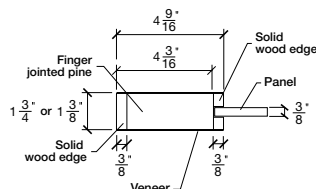

SHAKER SIDERAIL

Avril 2018 (révision 01)