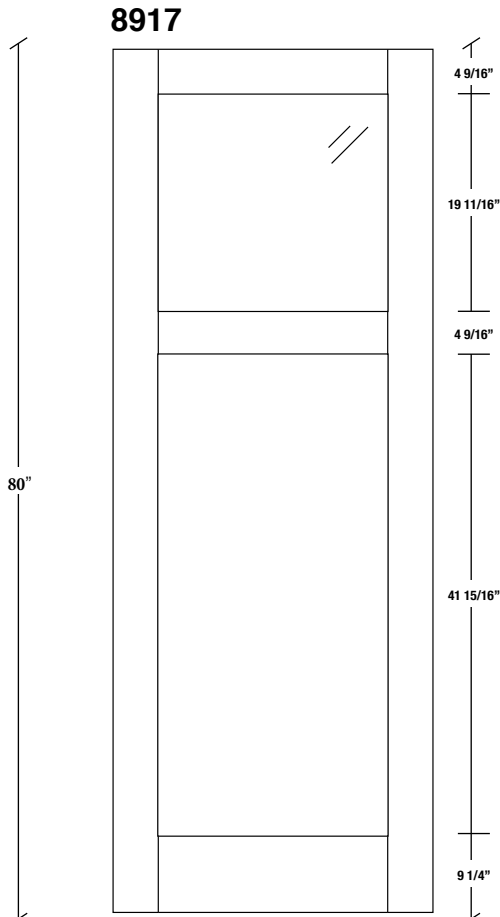

# Technical drawings 80" - 84" - 96"

## Shaker French Door - U.S. specs

www.pbidoors.com

WIDTH			
36"	4 9/16"	26 7/8"	4 9/16"
34"	4 9/16"	24 7/8"	4 9/16"
32"	4 9/16"	22 7/8"	4 9/16"
30"	4 9/16"	20 7/8"	4 9/16"
28"	4 9/16"	18 7/8"	4 9/16"
26"	4 9/16"	16 7/8"	4 9/16"
24"	4 9/16"	14 7/8"	4 9/16"
22"	4 9/16"	12 7/8"	4 9/16"
20"	4 9/16"	10 7/8"	4 9/16"
18"	4 9/16"	8 7/8"	4 9/16"
16"	4 9/16"	6 7/8"	4 9/16"
15"	2 7/16"	10 1/8"	2 7/16"
14"	2 7/16"	9 1/8"	2 7/16"
12"	2 7/16"	7 1/8"	2 7/16"

WIDTH			
36"	4 9/16"	26 7/8"	4 9/16"
34"	4 9/16"	24 7/8"	4 9/16"
32"	4 9/16"	22 7/8"	4 9/16"
30"	4 9/16"	20 7/8"	4 9/16"
28"	4 9/16"	18 7/8"	4 9/16"
26"	4 9/16"	16 7/8"	4 9/16"
24"	4 9/16"	14 7/8"	4 9/16"
22"	4 9/16"	12 7/8"	4 9/16"
20"	4 9/16"	10 7/8"	4 9/16"
18"	4 9/16"	8 7/8"	4 9/16"
16"	4 9/16"	6 7/8"	4 9/16"
15"	2 7/16"	10 1/8"	2 7/16"
14"	2 7/16"	9 1/8"	2 7/16"
12"	2 7/16"	7 1/8"	2 7/16"