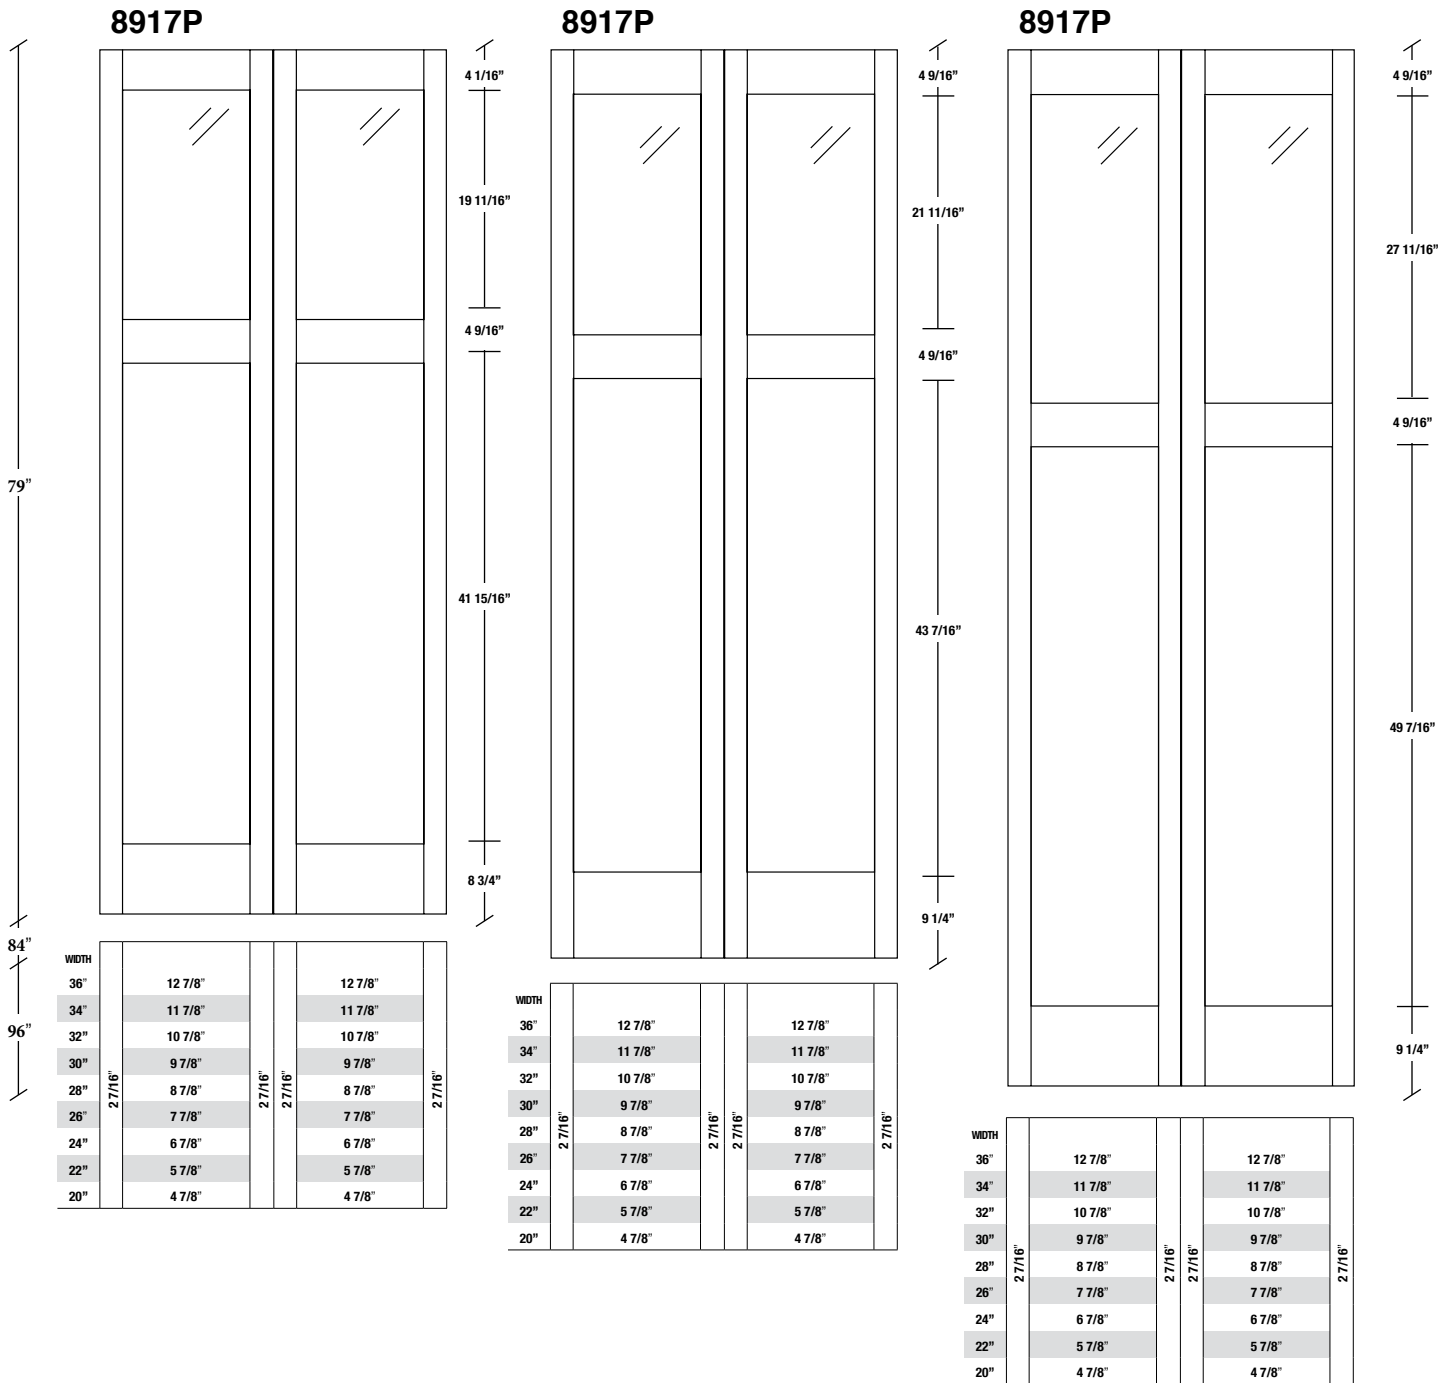

Technical drawings 79" - 84" - 96"

Shaker Bifold French Door - U.S. specs

www.pbidoors.com

1 003 SHAKER SIDERAIL

1 003 SHAKER SIDERAIL