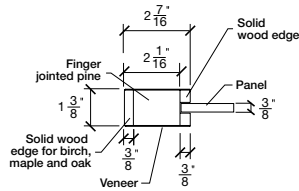

Technical drawings 79" - 84" - 96"

Shaker Bifold French Door - U.S. specs

www.pbidoors.com

1 003 SHAKER SIDERAIL

1 003 SHAKER SIDERAIL