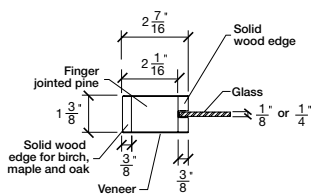

Technical drawings 79" - 84" - 96"

Shaker Bifold French Door - U.S. specs

www.pbidoors.com

1 003 SHAKER SIDERAIL

1 003 SHAKER SIDERAIL