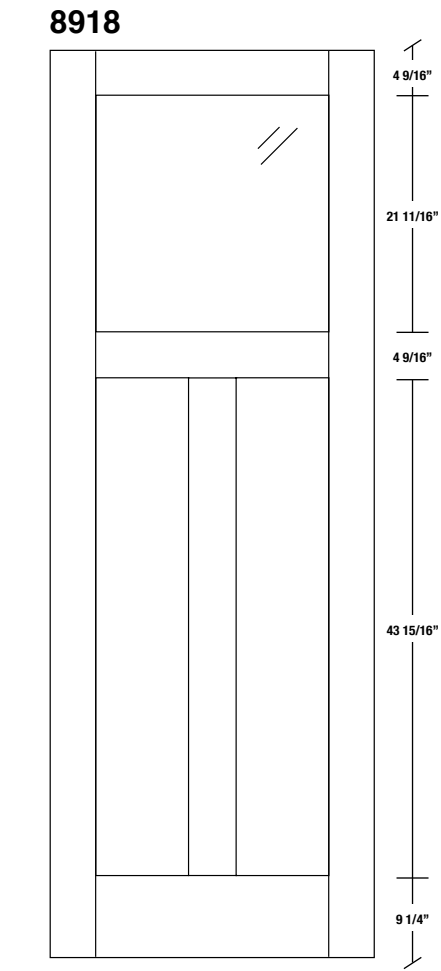

Technical drawings 80" - 84" - 96"

Shaker French Door - U.S. specs

www.pbidoors.com

WIDTH	4 9/16"	11 5/32"	4 9/16"	11 5/32"	4 9/16"
36"	4 9/16"	11 5/32"	4 9/16"	11 5/32"	4 9/16"
34"	4 9/16"	10 5/32"	4 9/16"	10 5/32"	4 9/16"
32"	4 9/16"	9 5/32"	4 9/16"	9 5/32"	4 9/16"
30"	4 9/16"	8 5/32"	4 9/16"	8 5/32"	4 9/16"
28"	4 9/16"	7 5/32"	4 9/16"	7 5/32"	4 9/16"
26"	4 9/16"	6 5/32"	4 9/16"	6 5/32"	4 9/16"
24"	4 9/16"	5 5/32"	4 9/16"	5 5/32"	4 9/16"

FOR SMALLER SIZES REFER TO MODEL #8017

WIDTH	4 9/16"	11 5/32"	4 9/16"	11 5/32"	4 9/16"
36"	4 9/16"	11 5/32"	4 9/16"	11 5/32"	4 9/16"
34"	4 9/16"	10 5/32"	4 9/16"	10 5/32"	4 9/16"
32"	4 9/16"	9 5/32"	4 9/16"	9 5/32"	4 9/16"
30"	4 9/16"	8 5/32"	4 9/16"	8 5/32"	4 9/16"
28"	4 9/16"	7 5/32"	4 9/16"	7 5/32"	4 9/16"
26"	4 9/16"	6 5/32"	4 9/16"	6 5/32"	4 9/16"
24"	4 9/16"	5 5/32"	4 9/16"	5 5/32"	4 9/16"

FOR SMALLER SIZES REFER TO MODEL #8017

SHAKER SIDERAIL

SHAKER SIDERAIL

Avril 2018 (révision 01)