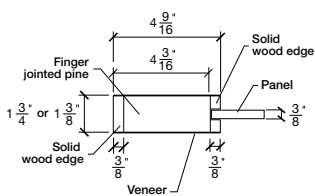

SHAKER SIDERAIL