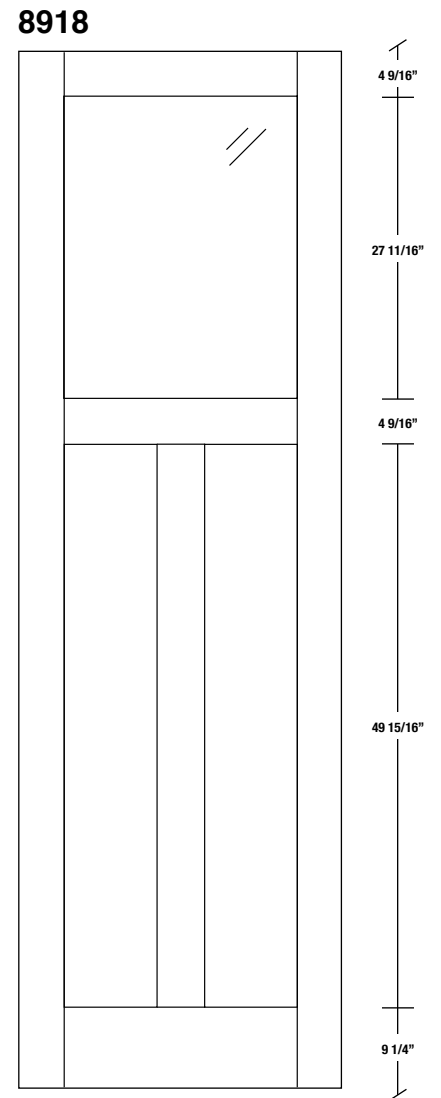

Technical drawings 80" - 84" - 96"

Shaker French Door - U.S. specs

www.pbidoors.com

WIDTH	4 9/16"	11 5/32"	4 9/16"	11 5/32"	4 9/16"
36"	4 9/16"	11 5/32"	4 9/16"	11 5/32"	4 9/16"
34"	4 9/16"	10 5/32"	4 9/16"	10 5/32"	4 9/16"
32"	4 9/16"	9 5/32"	4 9/16"	9 5/32"	4 9/16"
30"	4 9/16"	8 5/32"	4 9/16"	8 5/32"	4 9/16"
28"	4 9/16"	7 5/32"	4 9/16"	7 5/32"	4 9/16"
26"	4 9/16"	6 5/32"	4 9/16"	6 5/32"	4 9/16"
24"	4 9/16"	5 5/32"	4 9/16"	5 5/32"	4 9/16"

FOR SMALLER SIZES REFER TO MODEL #8017

WIDTH	4 9/16"	11 5/32"	4 9/16"	11 5/32"	4 9/16"
36"	4 9/16"	11 5/32"	4 9/16"	11 5/32"	4 9/16"
34"	4 9/16"	10 5/32"	4 9/16"	10 5/32"	4 9/16"
32"	4 9/16"	9 5/32"	4 9/16"	9 5/32"	4 9/16"
30"	4 9/16"	8 5/32"	4 9/16"	8 5/32"	4 9/16"
28"	4 9/16"	7 5/32"	4 9/16"	7 5/32"	4 9/16"
26"	4 9/16"	6 5/32"	4 9/16"	6 5/32"	4 9/16"
24"	4 9/16"	5 5/32"	4 9/16"	5 5/32"	4 9/16"

FOR SMALLER SIZES REFER TO MODEL #8017

SHAKER SIDERAIL

SHAKER SIDERAIL

Avril 2018 (révision 01)