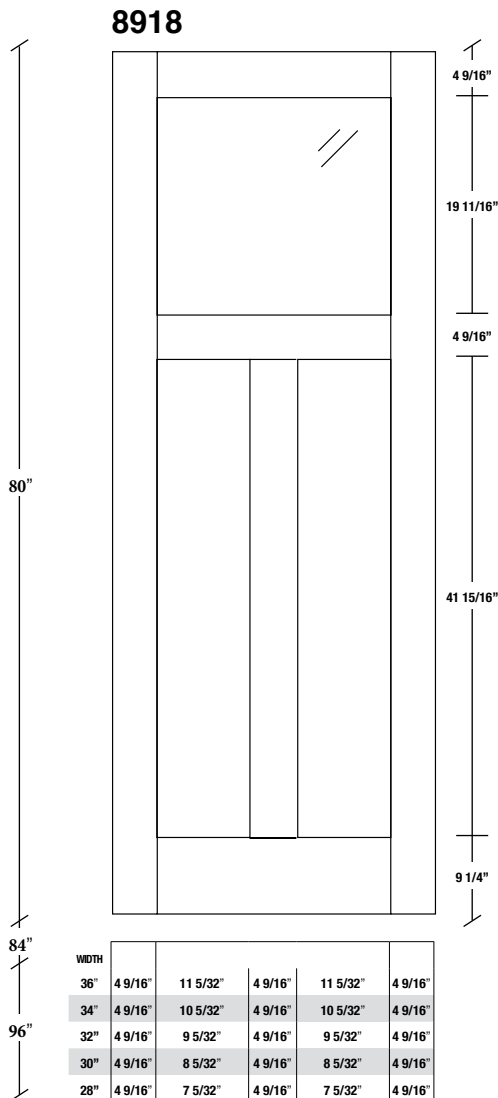

Technical drawings 80" - 84" - 96"

Shaker French Door - U.S. specs

www.pbidoors.com

WIDTH	4 9/16"	11 5/32"	4 9/16"	11 5/32"	4 9/16"
36"	4 9/16"	11 5/32"	4 9/16"	11 5/32"	4 9/16"
34"	4 9/16"	10 5/32"	4 9/16"	10 5/32"	4 9/16"
32"	4 9/16"	9 5/32"	4 9/16"	9 5/32"	4 9/16"
30"	4 9/16"	8 5/32"	4 9/16"	8 5/32"	4 9/16"
28"	4 9/16"	7 5/32"	4 9/16"	7 5/32"	4 9/16"
26"	4 9/16"	6 5/32"	4 9/16"	6 5/32"	4 9/16"
24"	4 9/16"	5 5/32"	4 9/16"	5 5/32"	4 9/16"

FOR SMALLER SIZES REFER TO MODEL #8017

WIDTH	4 9/16"	11 5/32"	4 9/16"	11 5/32"	4 9/16"
36"	4 9/16"	11 5/32"	4 9/16"	11 5/32"	4 9/16"
34"	4 9/16"	10 5/32"	4 9/16"	10 5/32"	4 9/16"
32"	4 9/16"	9 5/32"	4 9/16"	9 5/32"	4 9/16"
30"	4 9/16"	8 5/32"	4 9/16"	8 5/32"	4 9/16"
28"	4 9/16"	7 5/32"	4 9/16"	7 5/32"	4 9/16"
26"	4 9/16"	6 5/32"	4 9/16"	6 5/32"	4 9/16"
24"	4 9/16"	5 5/32"	4 9/16"	5 5/32"	4 9/16"

FOR SMALLER SIZES REFER TO MODEL #8017

SHAKER SIDERAIL

SHAKER SIDERAIL

Avril 2018 (révision 01)