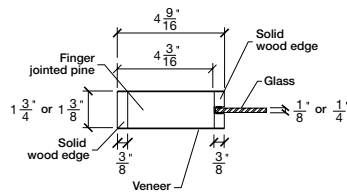

FOR SMALLER SIZES REFER TO MODEL #8017

WIDTH	4 9/16"	11 5/32"	4 9/16"	11 5/32"	4 9/16"
36"	4 9/16"	11 5/32"	4 9/16"	11 5/32"	4 9/16"
34"	4 9/16"	10 5/32"	4 9/16"	10 5/32"	4 9/16"
32"	4 9/16"	9 5/32"	4 9/16"	9 5/32"	4 9/16"
30"	4 9/16"	8 5/32"	4 9/16"	8 5/32"	4 9/16"
28"	4 9/16"	7 5/32"	4 9/16"	7 5/32"	4 9/16"
26"	4 9/16"	6 5/32"	4 9/16"	6 5/32"	4 9/16"
24"	4 9/16"	5 5/32"	4 9/16"	5 5/32"	4 9/16"

FOR SMALLER SIZES REFER TO MODEL #8017

SHAKER SIDERAIL

SHAKER SIDERAIL

Avril 2018 (révision 01)