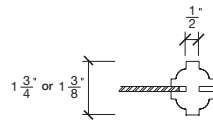

Technical drawings 80" - 84" - 96"

French Door - U.S. specs

www.pbidoors.com

SIDERAIL

MUNTIN BAR