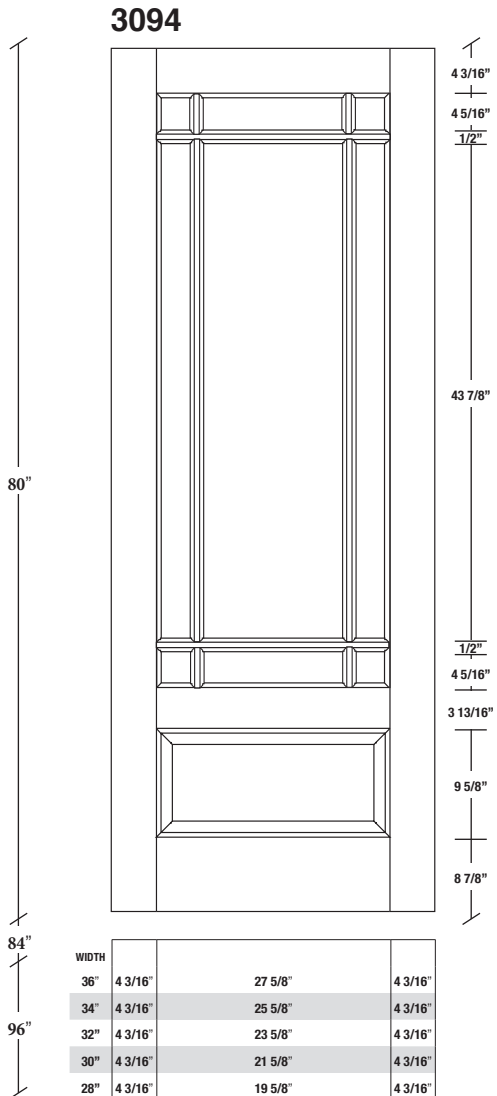

Technical drawings 80" - 84" - 96"

French Door - U.S. specs

www.pbidoors.com

SIDERAIL

MUNTIN BAR