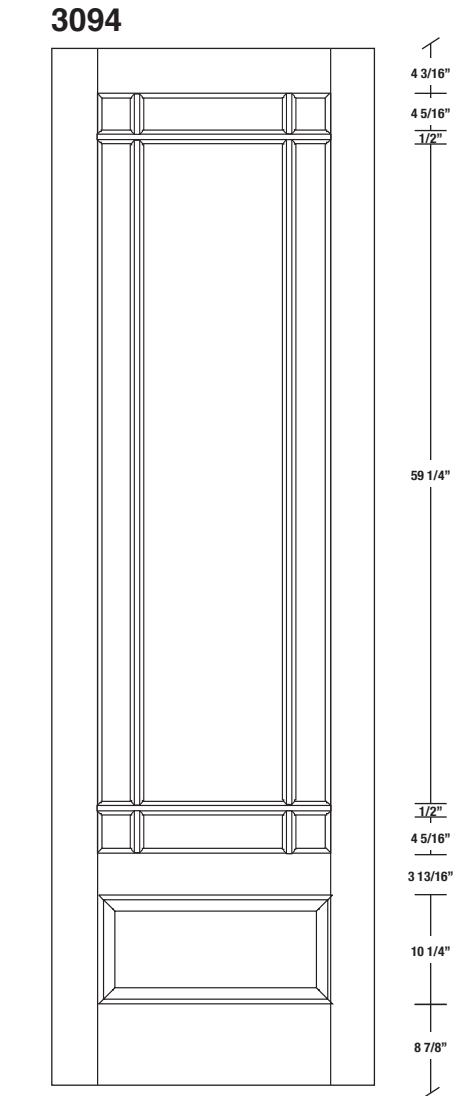

Technical drawings 80" - 84" - 96"

French Door - U.S. specs

www.pbidoors.com

SIDERAIL

MUNTIN BAR