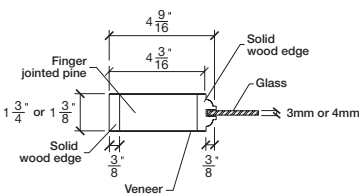

Technical drawings 80" - 84" - 96"

French Door - U.S. specs

www.pbidoors.com

SIDERAIL

MUNTIN BAR