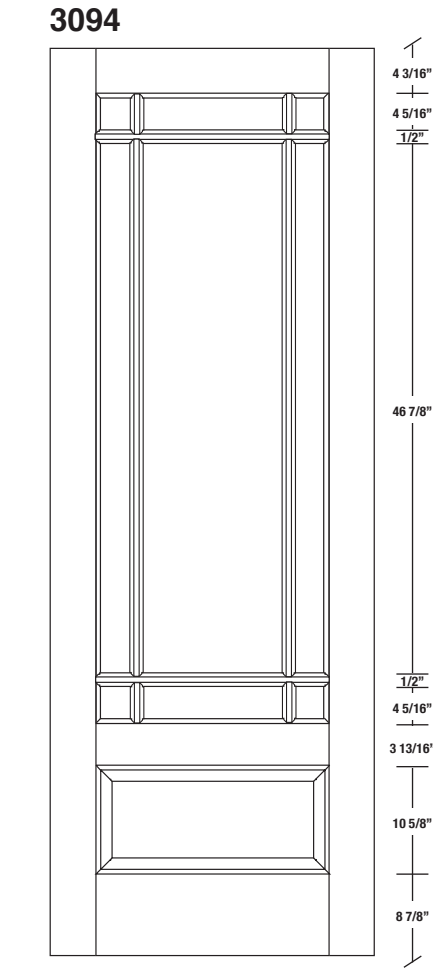

Technical drawings 80" - 84" - 96"

French Door - U.S. specs

www.pbidoors.com

SIDERAIL

MUNTIN BAR