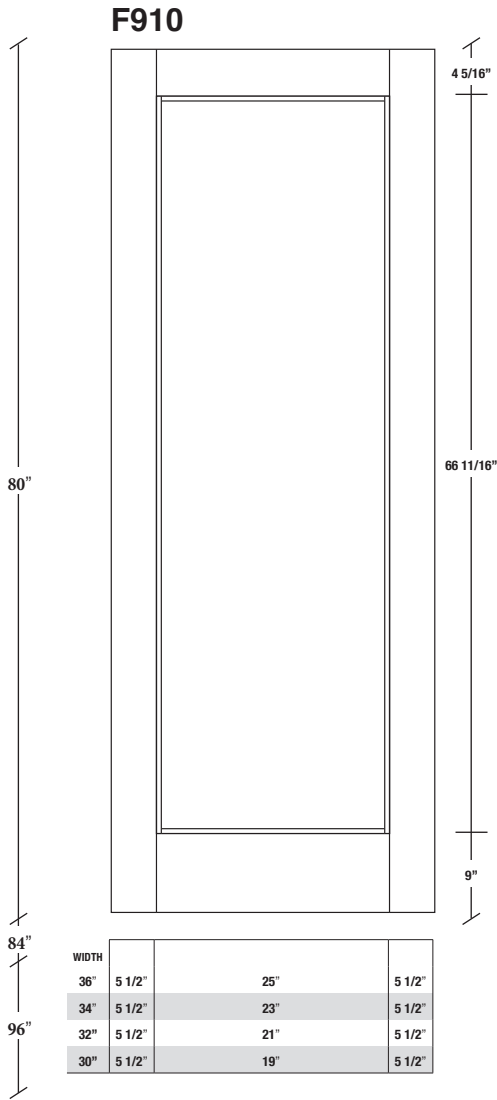

# Technical drawings 6/8 (80") - 7/0 (84") - 8/0 (96")

Fire-Rated E-Sticking Panel Door - specs  
20 min. Cat.B

www.pbidoors.com

**E-STICKING FIRE-RATED**