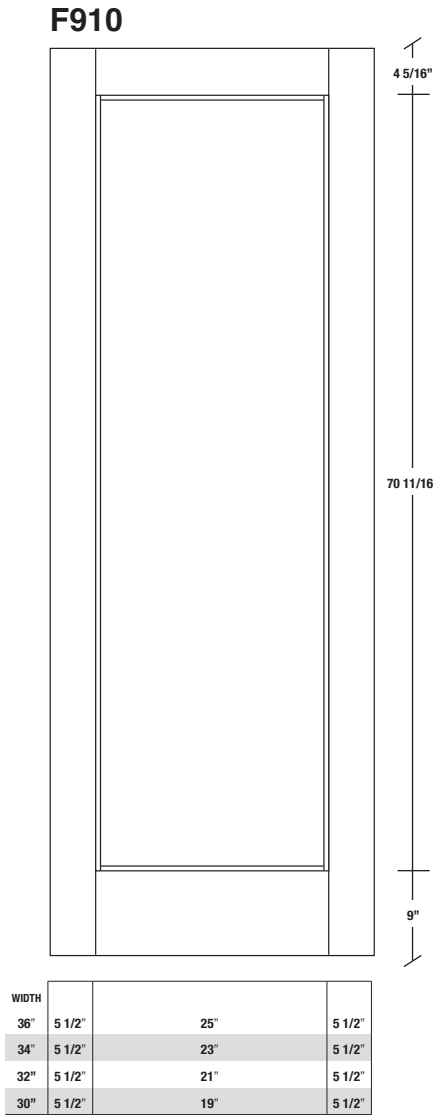

# Technical drawings 6/8 (80") - 7/0 (84") - 8/0 (96")

Fire-Rated E-Sticking Panel Door - specs  
20 min. Cat.B

www.pbidoors.com

**E-STICKING FIRE-RATED**