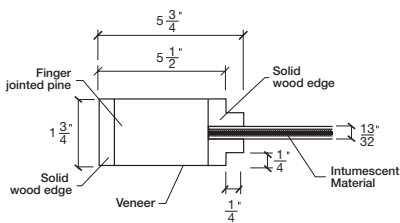

# Technical drawings 6/8 (80") - 7/0 (84") - 8/0 (96")

Fire-Rated E-Sticking Panel Door - specs  
20 min. Cat.B

www.pbidoors.com

**E-STICKING FIRE-RATED**