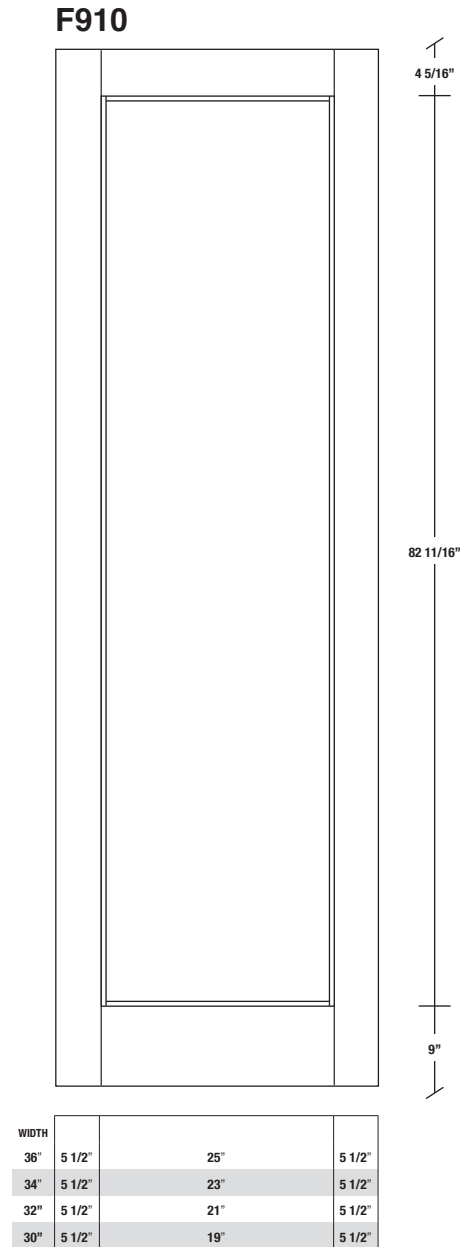

# Technical drawings 6/8 (80") - 7/0 (84") - 8/0 (96")

Fire-Rated E-Sticking Panel Door - specs  
20 min. Cat.B

www.pbidoors.com

**E-STICKING FIRE-RATED**