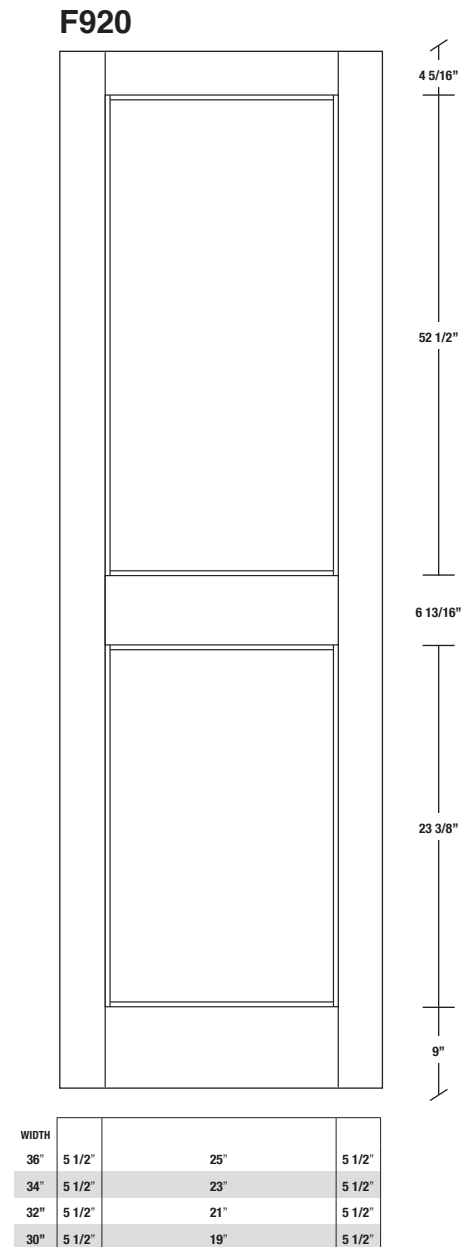

# Technical drawings 6/8 (80") - 7/0 (84") - 8/0 (96")

Fire-Rated E-Sticking Panel Door - specs  
20 min. Cat.B

www.pbidoors.com

**E-STICKING FIRE-RATED**