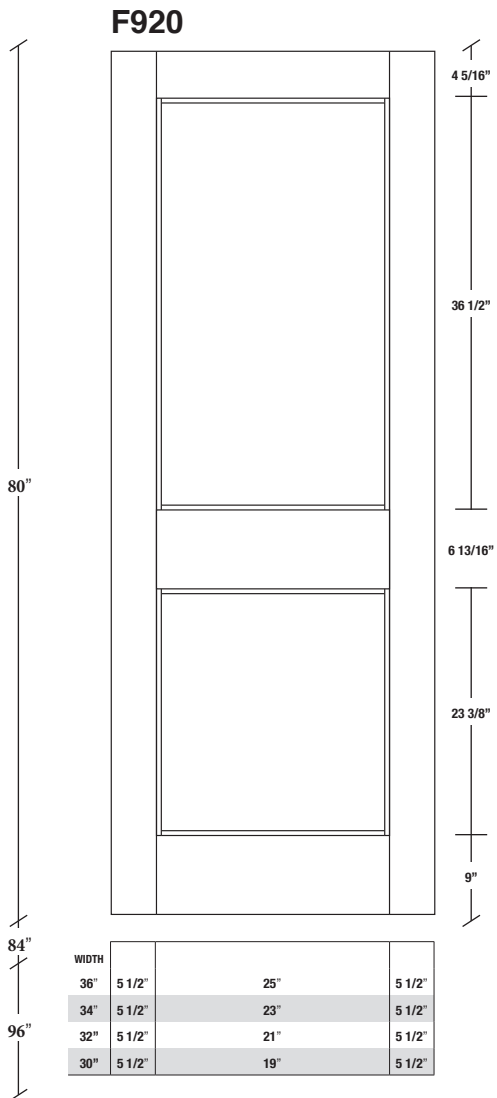

# Technical drawings 6/8 (80") - 7/0 (84") - 8/0 (96")

Fire-Rated E-Sticking Panel Door - specs  
20 min. Cat.B

www.pbidoors.com

**E-STICKING FIRE-RATED**