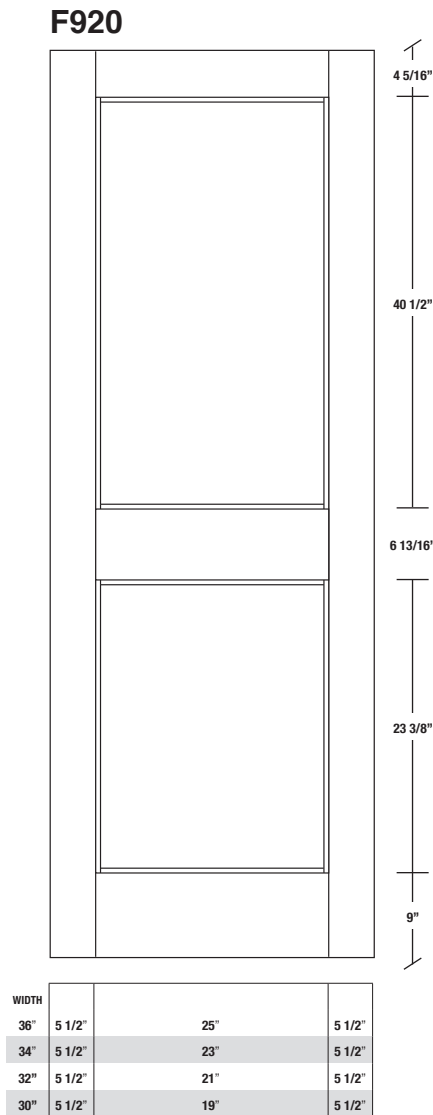

# Technical drawings 6/8 (80") - 7/0 (84") - 8/0 (96")

Fire-Rated E-Sticking Panel Door - specs  
20 min. Cat.B

www.pbidoors.com

**E-STICKING FIRE-RATED**