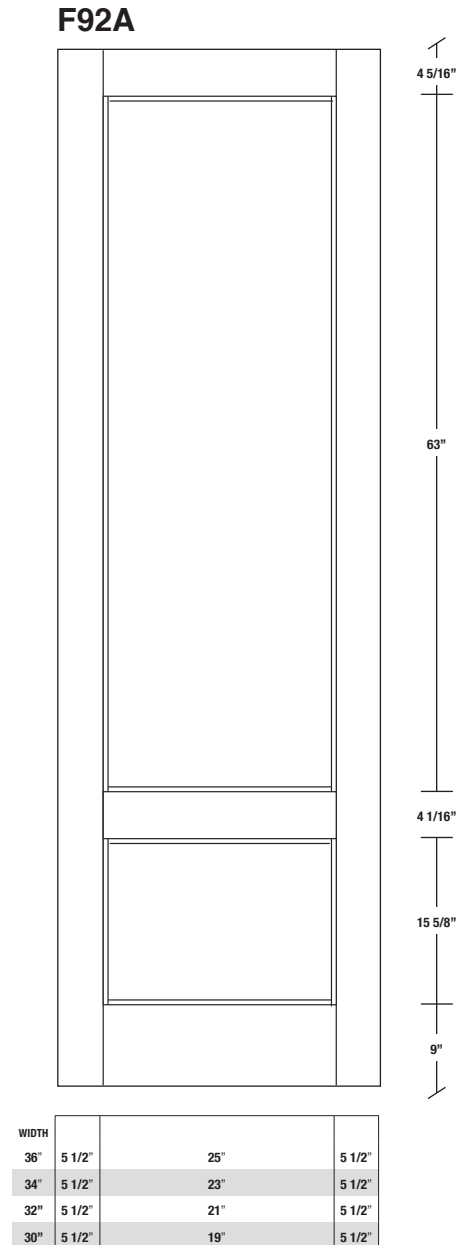

Technical drawings 6/8 (80") - 7/0 (84") - 8/0 (96")

Fire-Rated E-Sticking Panel Door - specs
20 min. Cat.B

www.pbidoors.com

E-STICKING FIRE-RATED