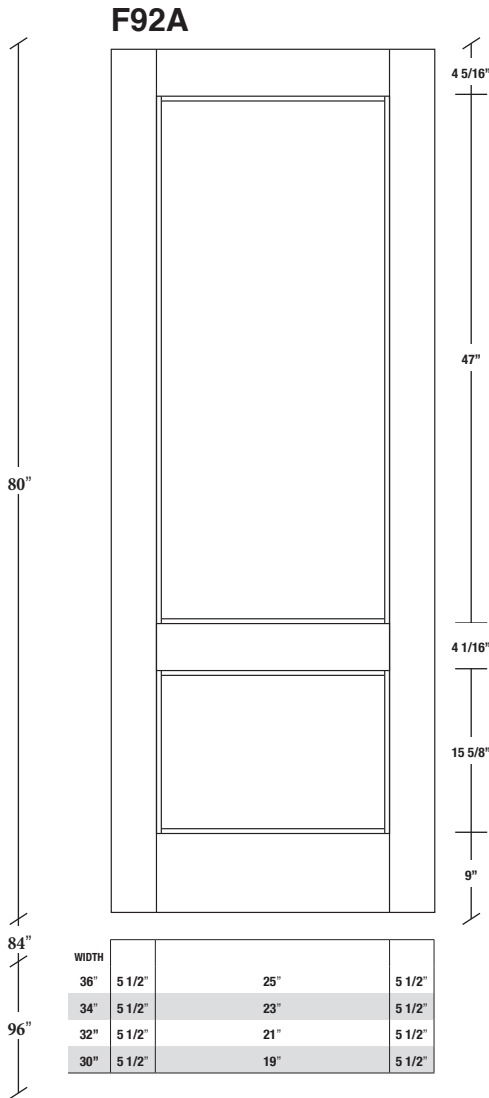

Technical drawings 6/8 (80") - 7/0 (84") - 8/0 (96")

Fire-Rated E-Sticking Panel Door - specs
20 min. Cat.B

www.pbidoors.com

E-STICKING FIRE-RATED