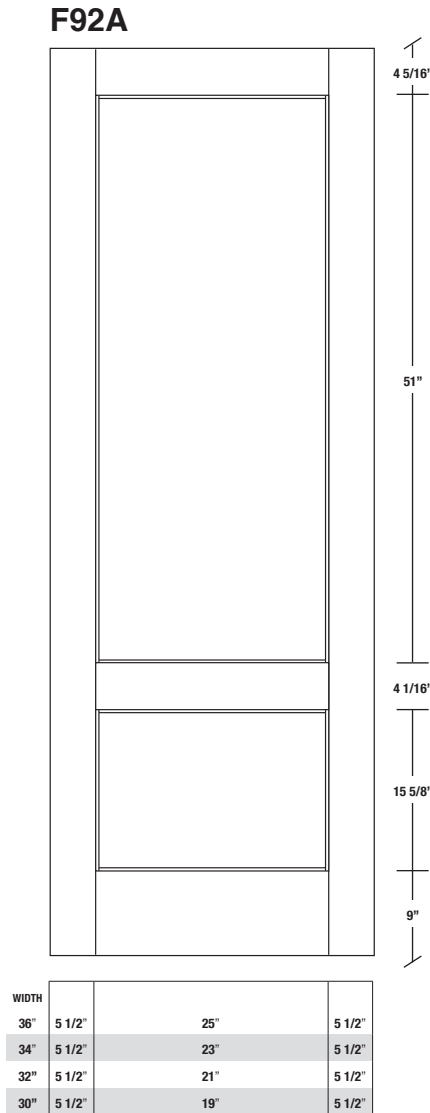

Technical drawings 6/8 (80") - 7/0 (84") - 8/0 (96")

Fire-Rated E-Sticking Panel Door - specs
20 min. Cat.B

www.pbidoors.com

E-STICKING FIRE-RATED