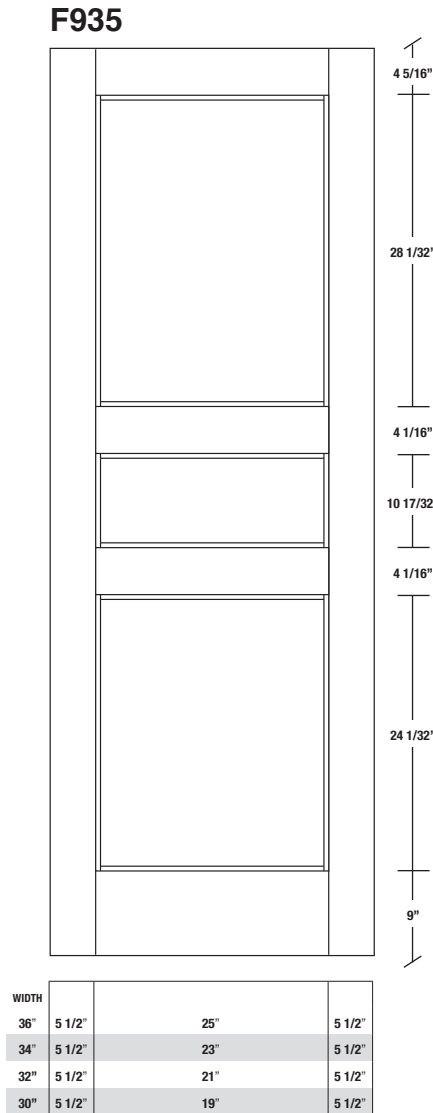

Technical drawings 6/8 (80") - 7/0 (84") - 8/0 (96")

Fire-Rated E-Sticking Panel Door - specs
20 min. Cat.B

www.pbidoors.com

E-STICKING FIRE-RATED