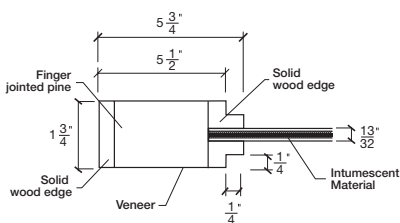

Technical drawings 6/8 (80") - 7/0 (84") - 8/0 (96")

Fire-Rated E-Sticking Panel Door - specs
20 min. Cat.B

www.pbidoors.com

E-STICKING FIRE-RATED