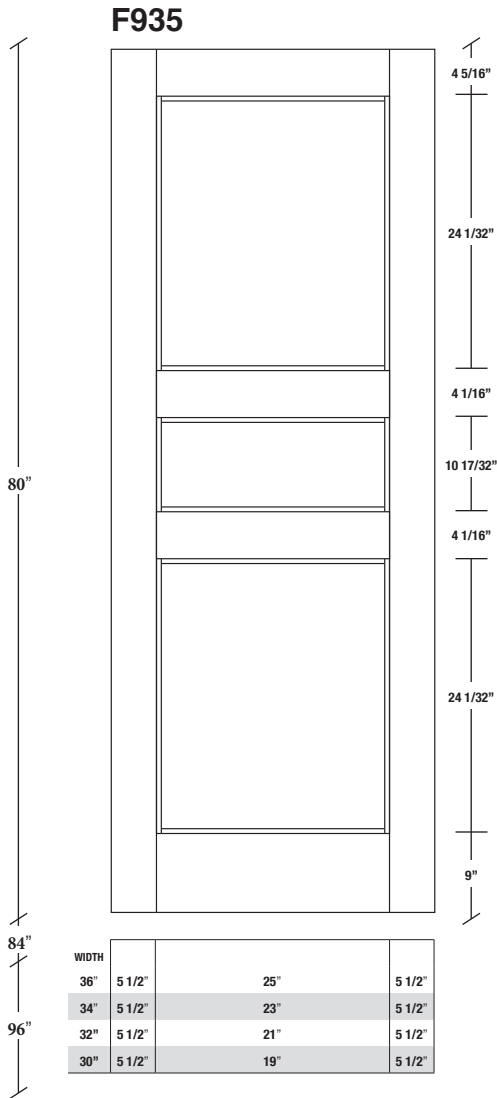

Technical drawings 6/8 (80") - 7/0 (84") - 8/0 (96")

Fire-Rated E-Sticking Panel Door - specs
20 min. Cat.B

www.pbidoors.com

E-STICKING FIRE-RATED