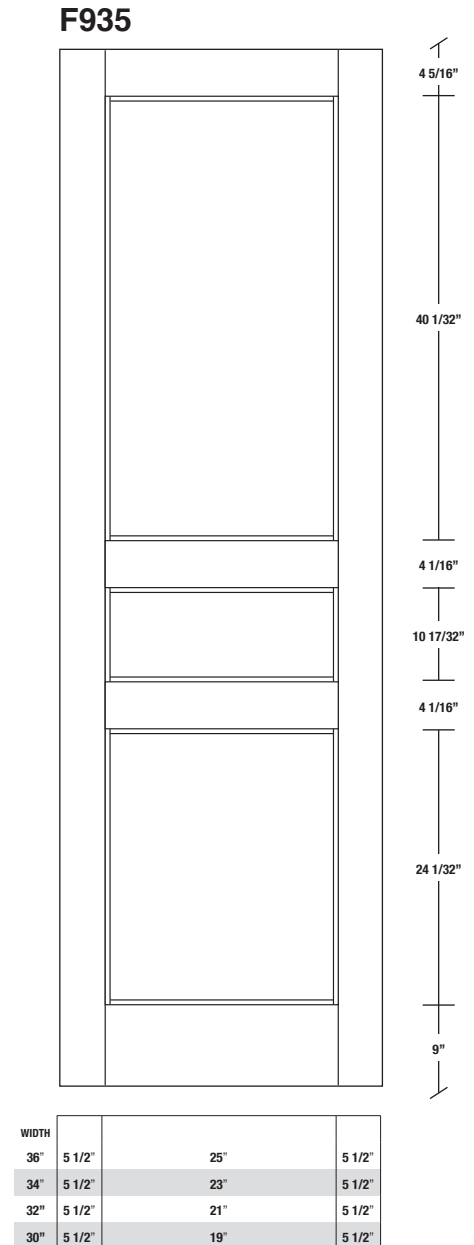

Technical drawings 6/8 (80") - 7/0 (84") - 8/0 (96")

Fire-Rated E-Sticking Panel Door - specs
20 min. Cat.B

www.pbidoors.com

E-STICKING FIRE-RATED