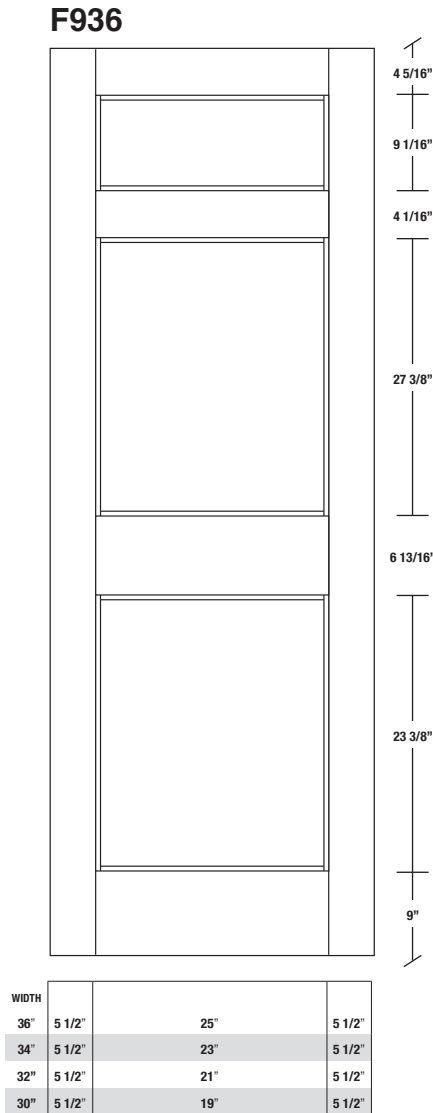

# Technical drawings 6/8 (80") - 7/0 (84") - 8/0 (96")

Fire-Rated E-Sticking Panel Door - specs  
20 min. Cat.B

www.pbidoors.com

**E-STICKING FIRE-RATED**