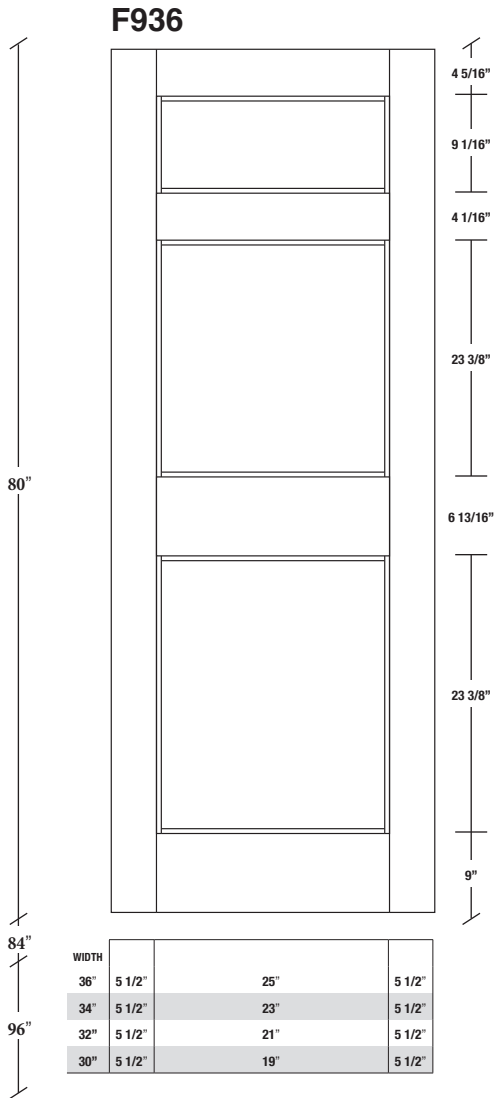

# Technical drawings 6/8 (80") - 7/0 (84") - 8/0 (96")

Fire-Rated E-Sticking Panel Door - specs  
20 min. Cat.B

www.pbidoors.com

**E-STICKING FIRE-RATED**