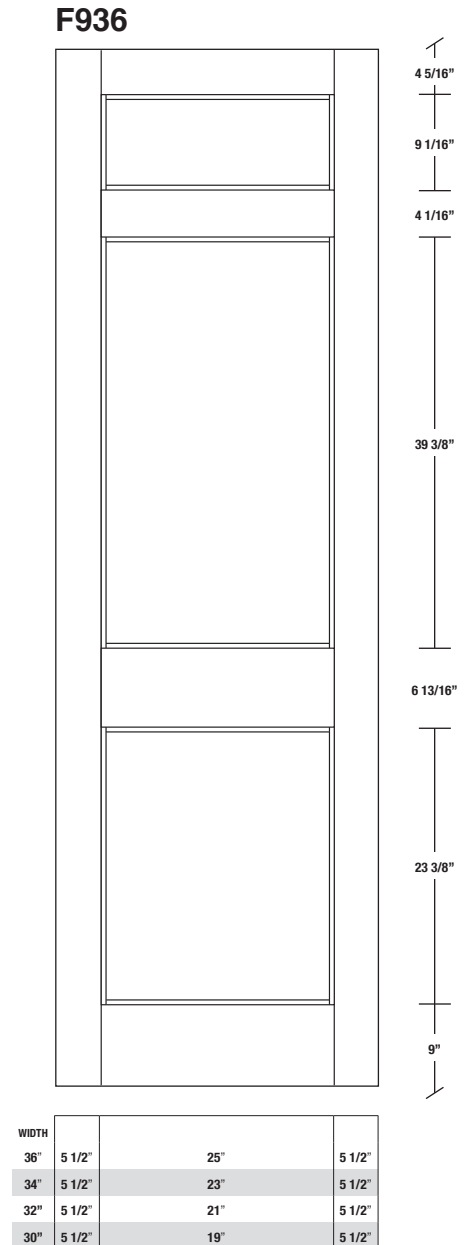

# Technical drawings 6/8 (80") - 7/0 (84") - 8/0 (96")

Fire-Rated E-Sticking Panel Door - specs  
20 min. Cat.B

www.pbidoors.com

**E-STICKING FIRE-RATED**