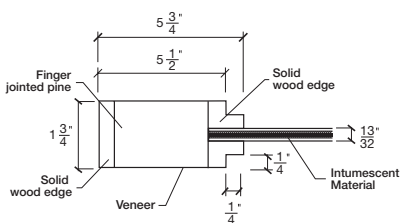

# Technical drawings 6/8 (80") - 7/0 (84") - 8/0 (96")

Fire-Rated E-Sticking Panel Door - specs  
20 min. Cat.B

www.pbidoors.com

**E-STICKING FIRE-RATED**