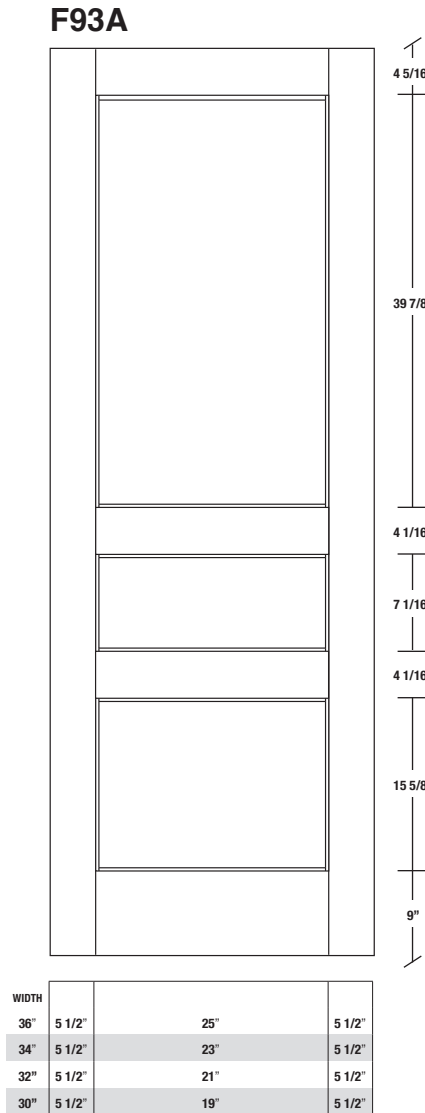

Technical drawings 6/8 (80") - 7/0 (84") - 8/0 (96")

Fire-Rated E-Sticking Panel Door - specs
20 min. Cat.B

www.pbidoors.com

E-STICKING FIRE-RATED