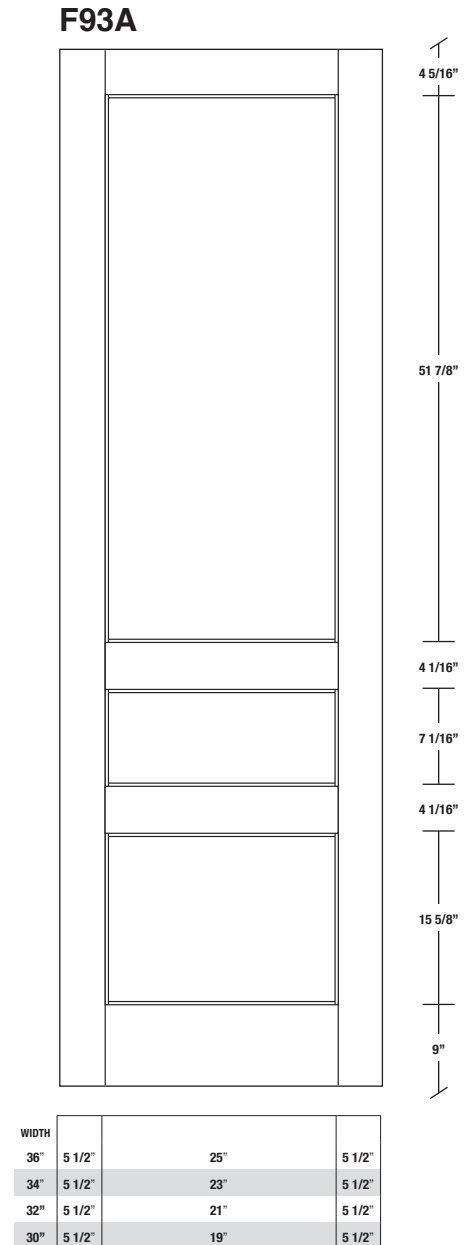

Technical drawings 6/8 (80") - 7/0 (84") - 8/0 (96")

Fire-Rated E-Sticking Panel Door - specs
20 min. Cat.B

www.pbidoors.com

E-STICKING FIRE-RATED