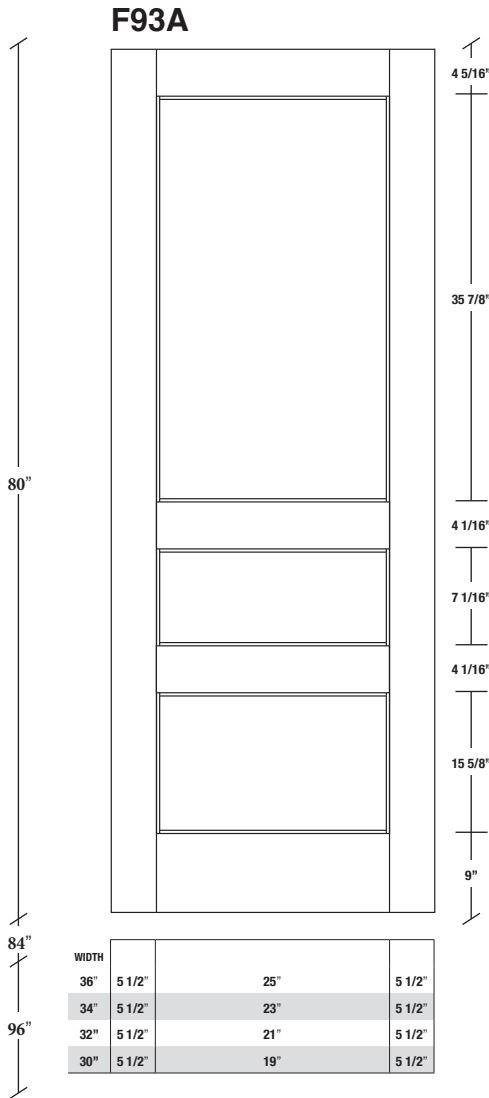

Technical drawings 6/8 (80") - 7/0 (84") - 8/0 (96")

Fire-Rated E-Sticking Panel Door - specs
20 min. Cat.B

www.pbidoors.com

E-STICKING FIRE-RATED