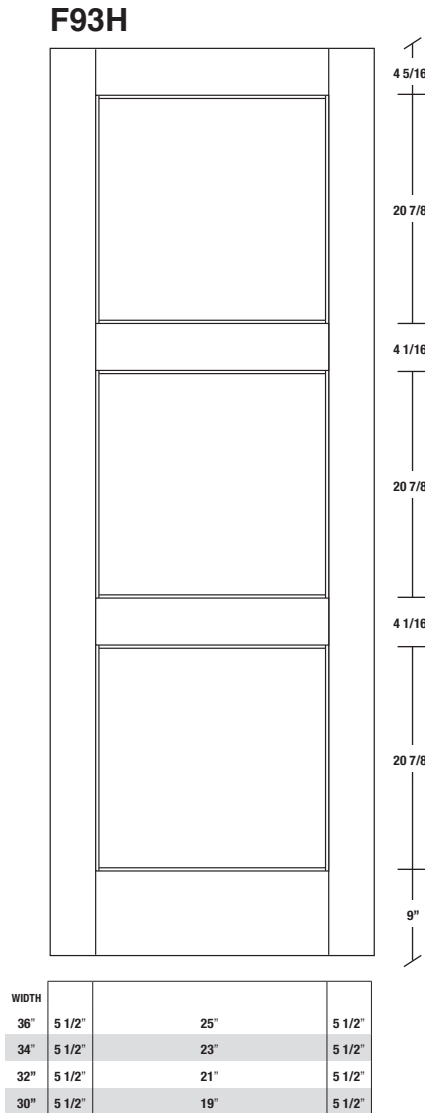

Technical drawings 6/8 (80") - 7/0 (84") - 8/0 (96")

Fire-Rated E-Sticking Panel Door - specs
20 min. Cat.B

www.pbidoors.com

E-STICKING FIRE-RATED