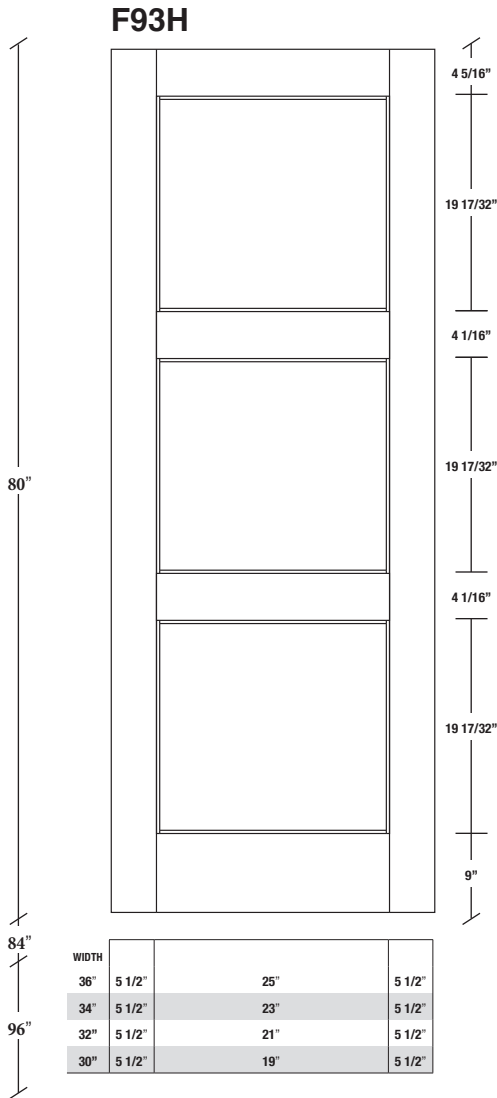

Technical drawings 6/8 (80") - 7/0 (84") - 8/0 (96")

Fire-Rated E-Sticking Panel Door - specs
20 min. Cat.B

www.pbidoors.com

E-STICKING FIRE-RATED