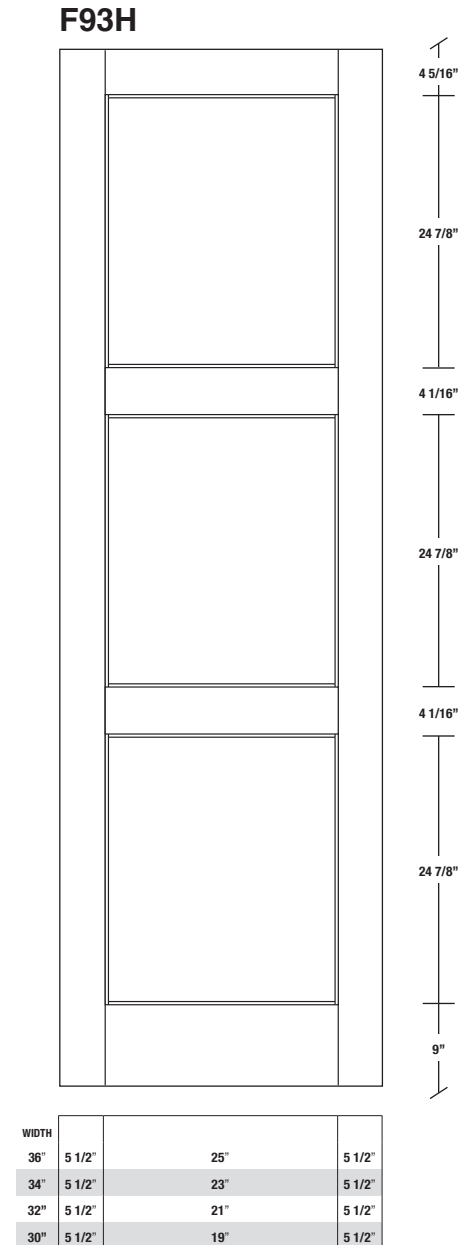

Technical drawings 6/8 (80") - 7/0 (84") - 8/0 (96")

Fire-Rated E-Sticking Panel Door - specs
20 min. Cat.B

www.pbidoors.com

E-STICKING FIRE-RATED