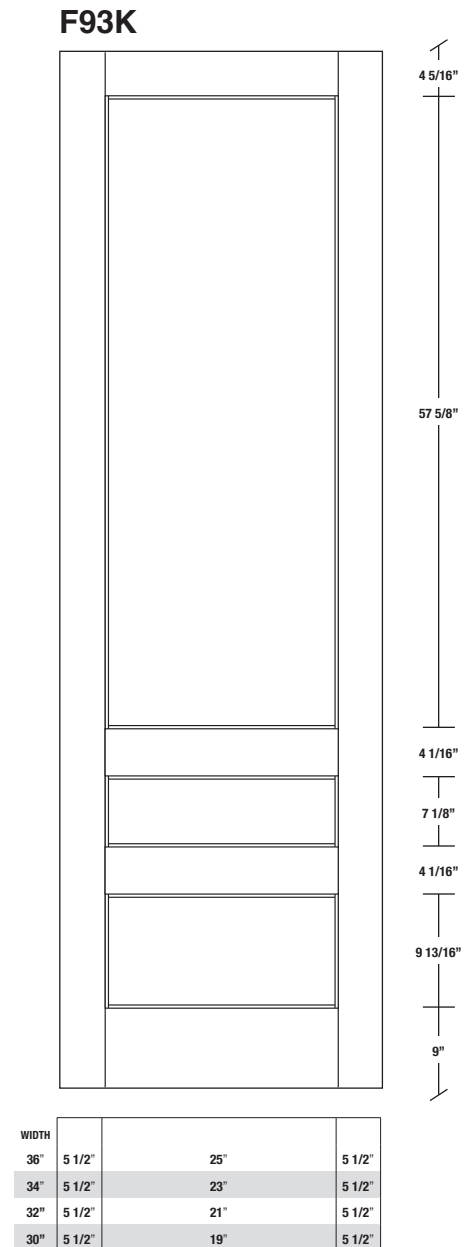

Technical drawings 6/8 (80") - 7/0 (84") - 8/0 (96")

Fire-Rated E-Sticking Panel Door - specs
20 min. Cat.B

www.pbidoors.com

E-STICKING FIRE-RATED