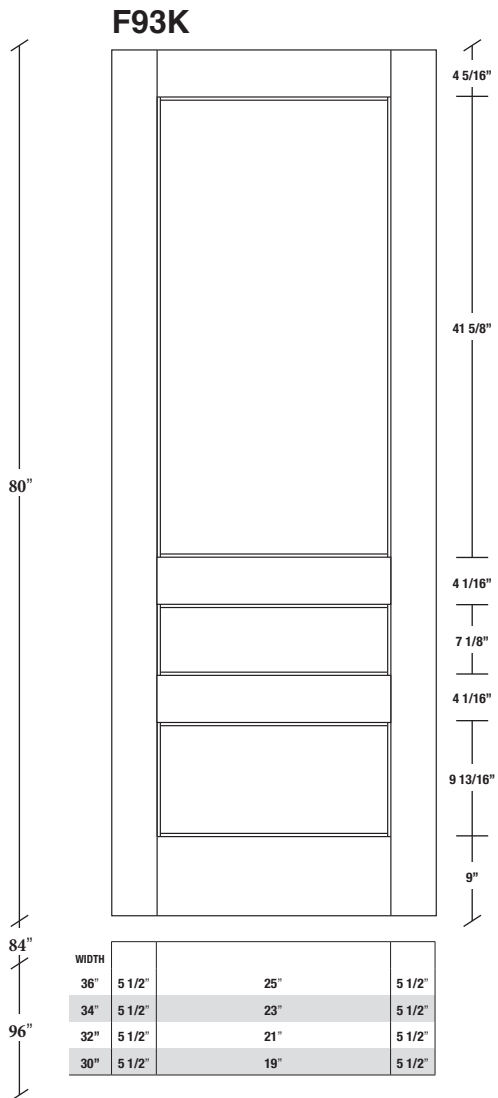

Technical drawings 6/8 (80") - 7/0 (84") - 8/0 (96")

Fire-Rated E-Sticking Panel Door - specs
20 min. Cat.B

www.pbidoors.com

E-STICKING FIRE-RATED