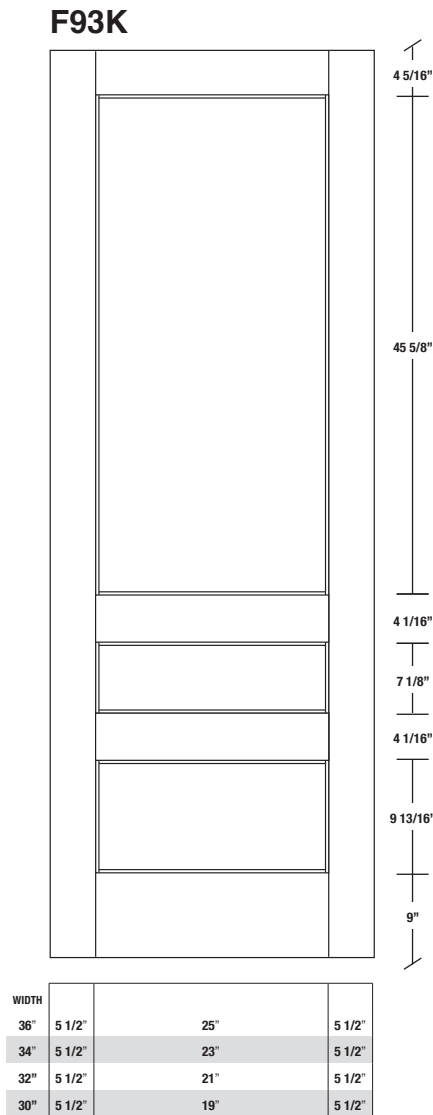

Technical drawings 6/8 (80") - 7/0 (84") - 8/0 (96")

Fire-Rated E-Sticking Panel Door - specs
20 min. Cat.B

www.pbidoors.com

E-STICKING FIRE-RATED