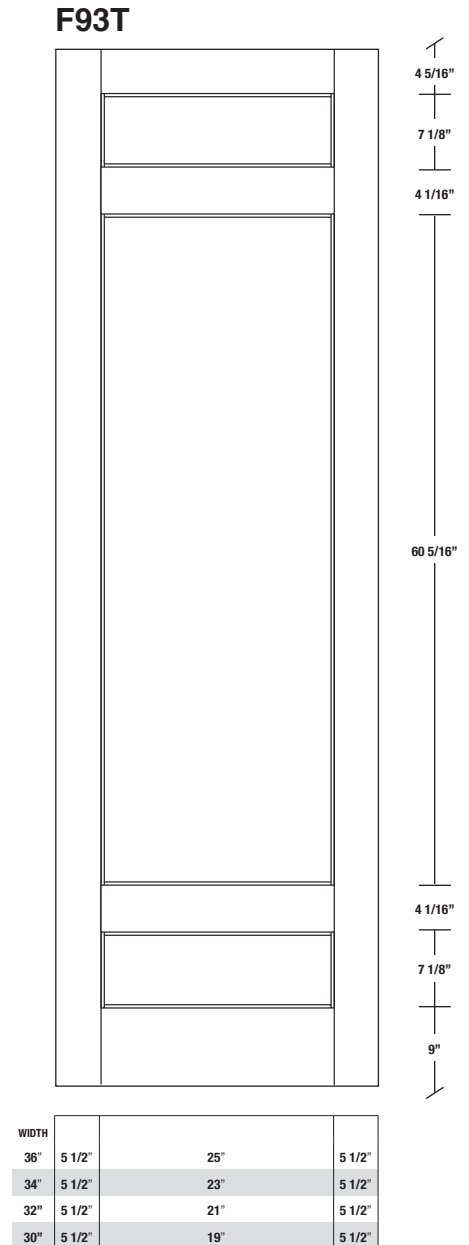

# Technical drawings 6/8 (80") - 7/0 (84") - 8/0 (96")

Fire-Rated E-Sticking Panel Door - specs  
20 min. Cat.B

www.pbidoors.com

**E-STICKING FIRE-RATED**