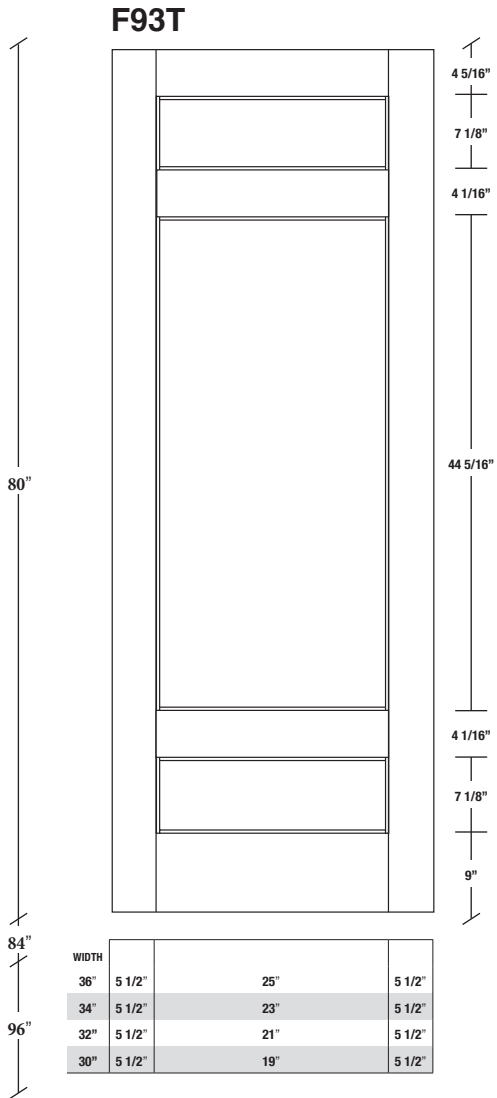

# Technical drawings 6/8 (80") - 7/0 (84") - 8/0 (96")

Fire-Rated E-Sticking Panel Door - specs  
20 min. Cat.B

www.pbidoors.com

**E-STICKING FIRE-RATED**