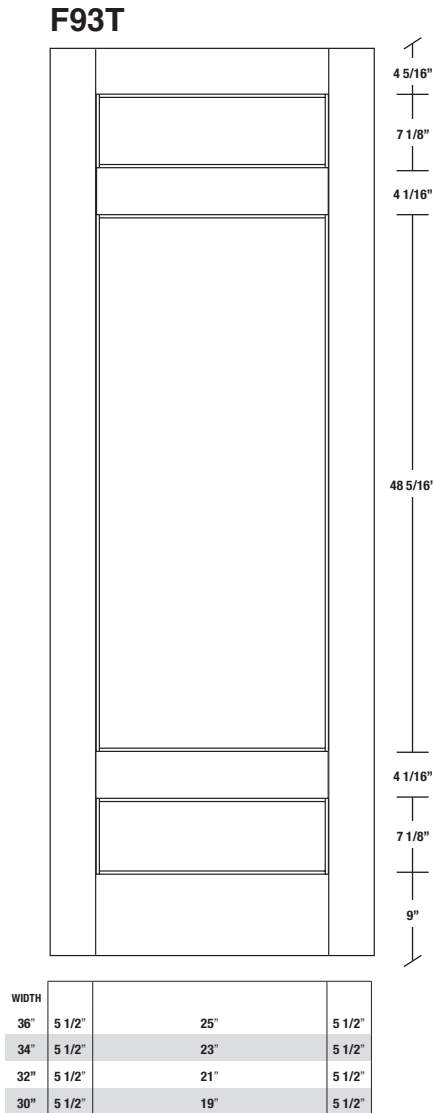

# Technical drawings 6/8 (80") - 7/0 (84") - 8/0 (96")

Fire-Rated E-Sticking Panel Door - specs  
20 min. Cat.B

www.pbidoors.com

**E-STICKING FIRE-RATED**