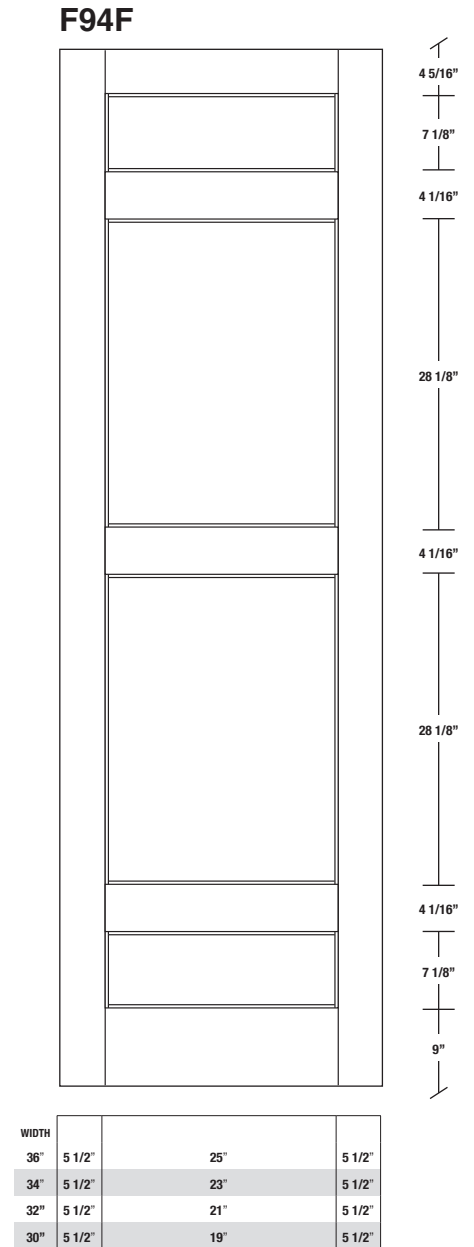

Technical drawings 6/8 (80") - 7/0 (84") - 8/0 (96")

Fire-Rated E-Sticking Panel Door - specs
20 min. Cat.B

www.pbidoors.com

E-STICKING FIRE-RATED