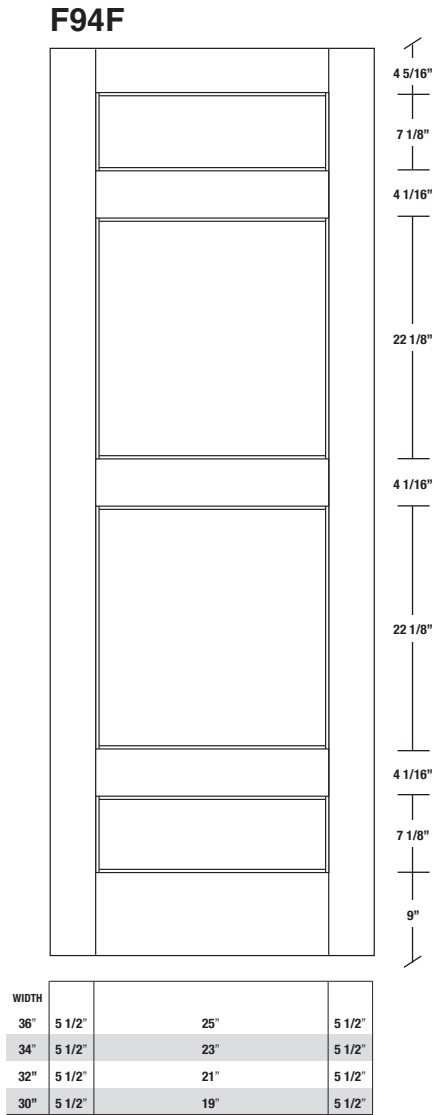

Technical drawings 6/8 (80") - 7/0 (84") - 8/0 (96")

Fire-Rated E-Sticking Panel Door - specs
20 min. Cat.B

www.pbidoors.com

E-STICKING FIRE-RATED