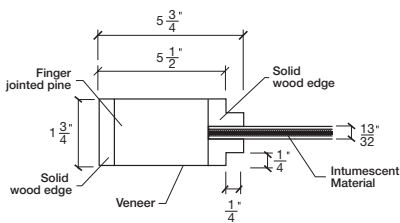

Technical drawings 6/8 (80") - 7/0 (84") - 8/0 (96")

Fire-Rated E-Sticking Panel Door - specs
20 min. Cat.B

www.pbidoors.com

E-STICKING FIRE-RATED