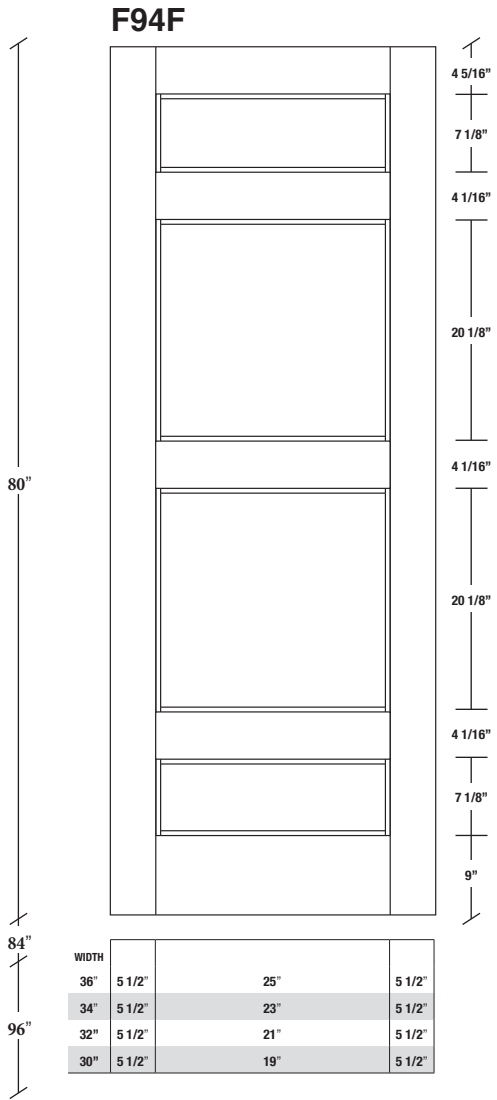

Technical drawings 6/8 (80") - 7/0 (84") - 8/0 (96")

Fire-Rated E-Sticking Panel Door - specs
20 min. Cat.B

www.pbidoors.com

E-STICKING FIRE-RATED