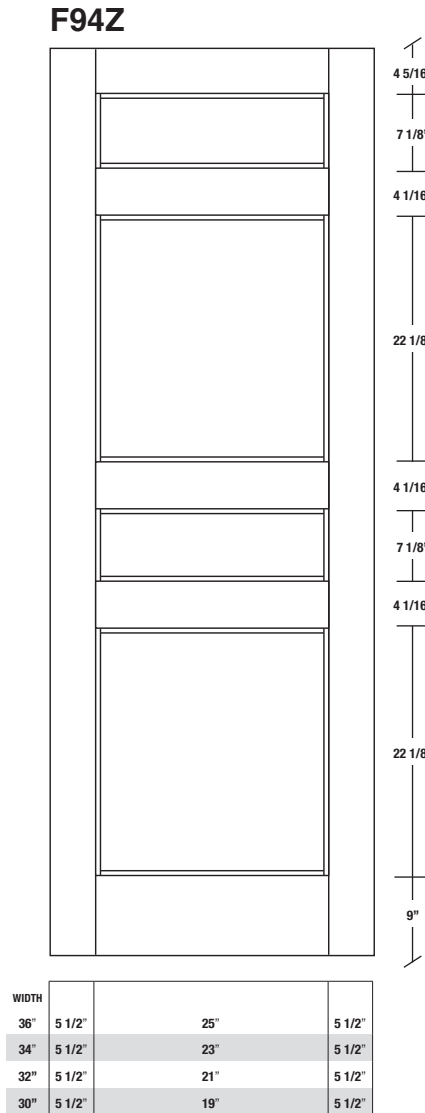

Technical drawings 6/8 (80") - 7/0 (84") - 8/0 (96")

Fire-Rated E-Sticking Panel Door - specs
20 min. Cat.B

www.pbidoors.com

E-STICKING FIRE-RATED