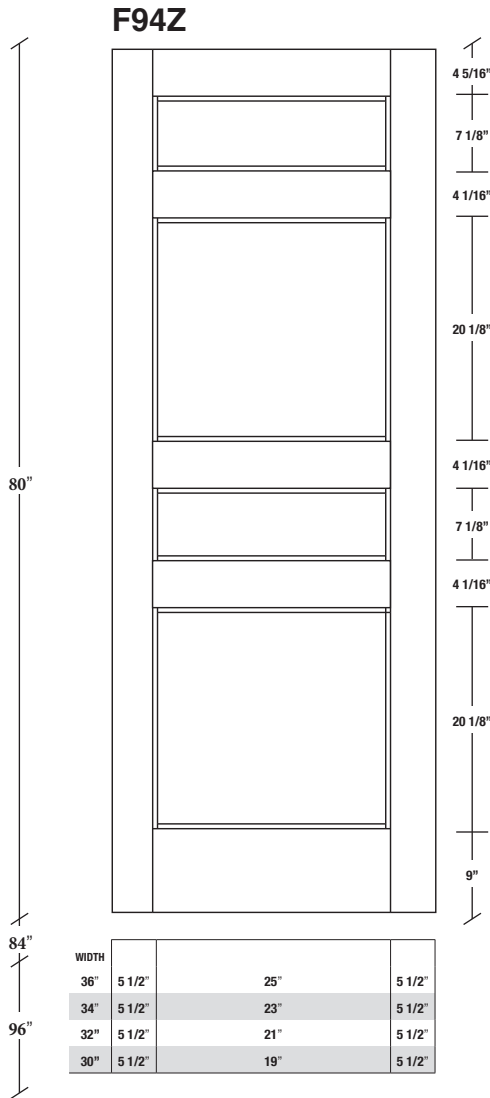

Technical drawings 6/8 (80") - 7/0 (84") - 8/0 (96")

Fire-Rated E-Sticking Panel Door - specs
20 min. Cat.B

www.pbidoors.com

E-STICKING FIRE-RATED