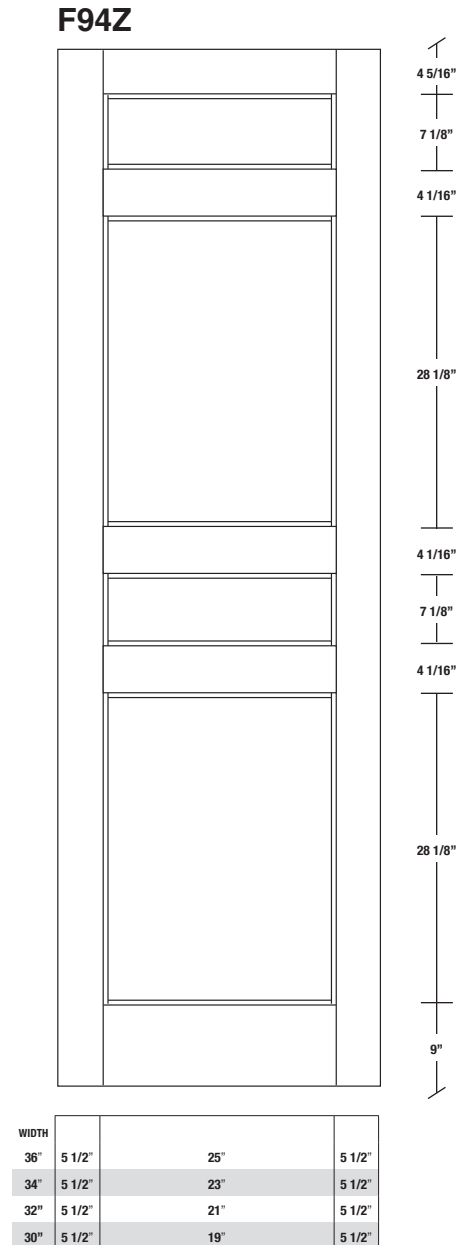

Technical drawings 6/8 (80") - 7/0 (84") - 8/0 (96")

Fire-Rated E-Sticking Panel Door - specs
20 min. Cat.B

www.pbidoors.com

E-STICKING FIRE-RATED