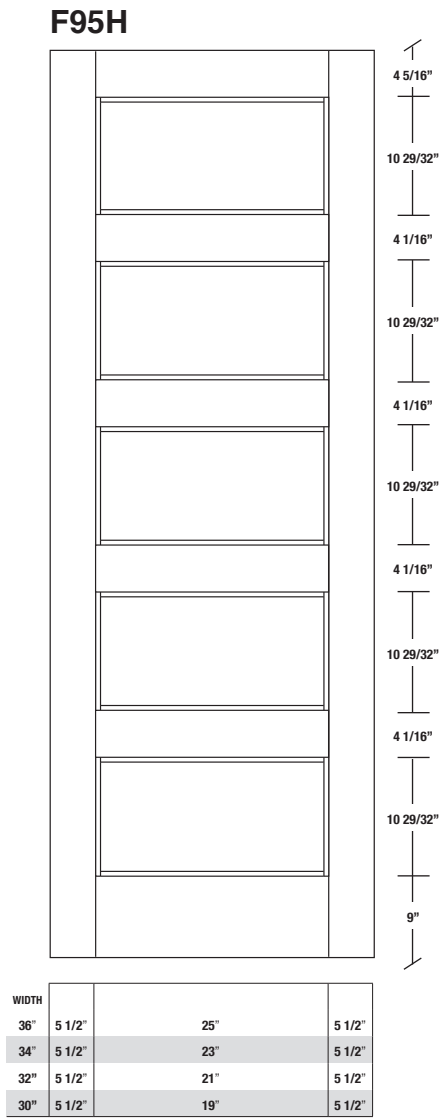

Technical drawings 6/8 (80") - 7/0 (84") - 8/0 (96")

Fire-Rated E-Sticking Panel Door - specs
20 min. Cat.B

www.pbidoors.com

E-STICKING FIRE-RATED

January 2020 (revision 02)