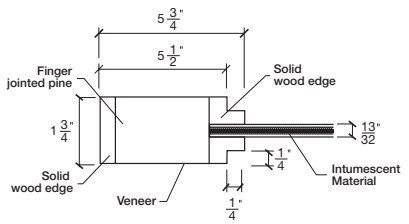

Technical drawings 6/8 (80") - 7/0 (84") - 8/0 (96")

Fire-Rated E-Sticking Panel Door - specs
20 min. Cat.B

www.pbidoors.com

E-STICKING FIRE-RATED

January 2020 (revision 02)