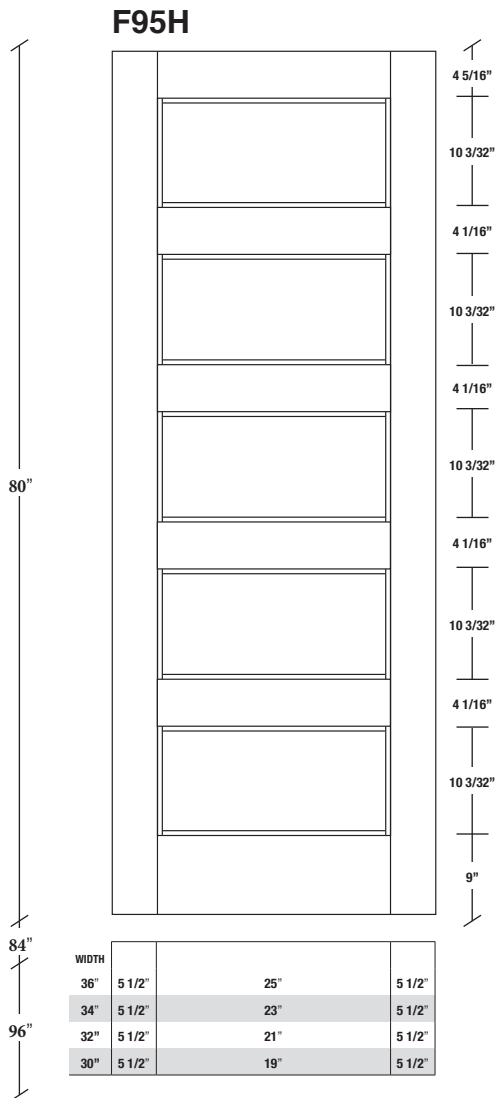

Technical drawings 6/8 (80") - 7/0 (84") - 8/0 (96")

Fire-Rated E-Sticking Panel Door - specs
20 min. Cat.B

www.pbidoors.com

E-STICKING FIRE-RATED

January 2020 (revision 02)