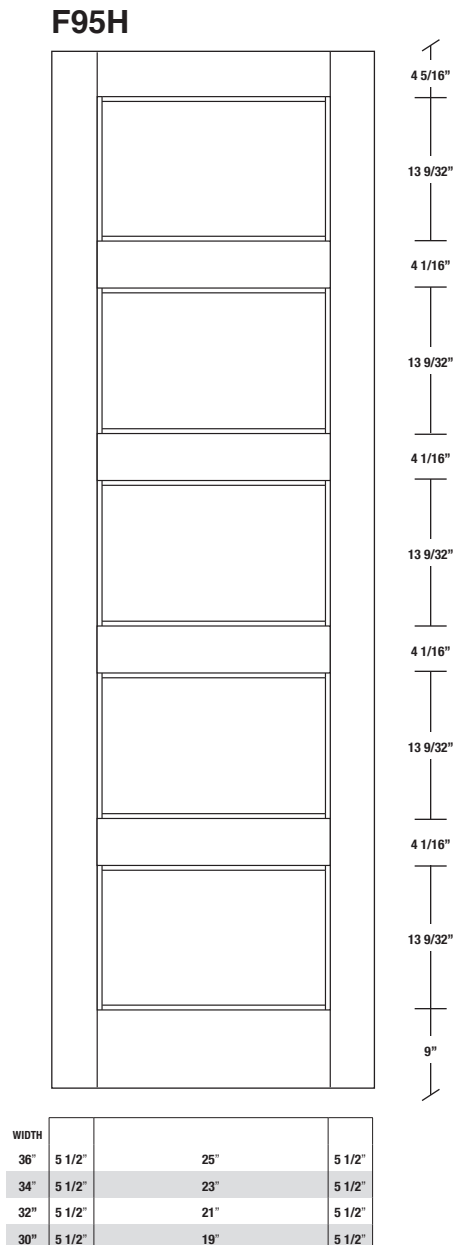

Technical drawings 6/8 (80") - 7/0 (84") - 8/0 (96")

Fire-Rated E-Sticking Panel Door - specs
20 min. Cat.B

www.pbidoors.com

E-STICKING FIRE-RATED

January 2020 (revision 02)