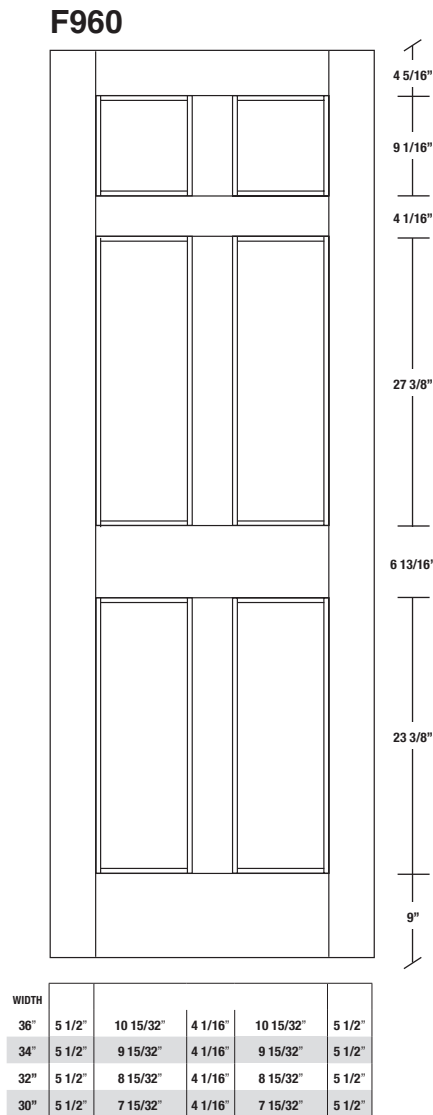

Technical drawings 6/8 (80") - 7/0 (84") - 8/0 (96")

Fire-Rated E-Sticking Panel Door - specs
20 min. Cat.B

www.pbidoors.com

E-STICKING FIRE-RATED