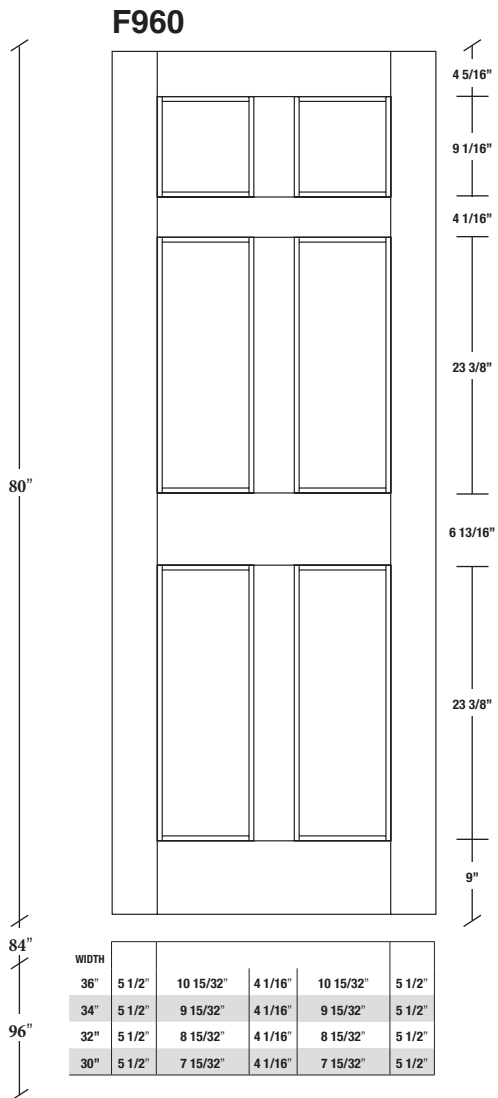

Technical drawings 6/8 (80") - 7/0 (84") - 8/0 (96")

Fire-Rated E-Sticking Panel Door - specs
20 min. Cat.B

www.pbidoors.com

E-STICKING FIRE-RATED