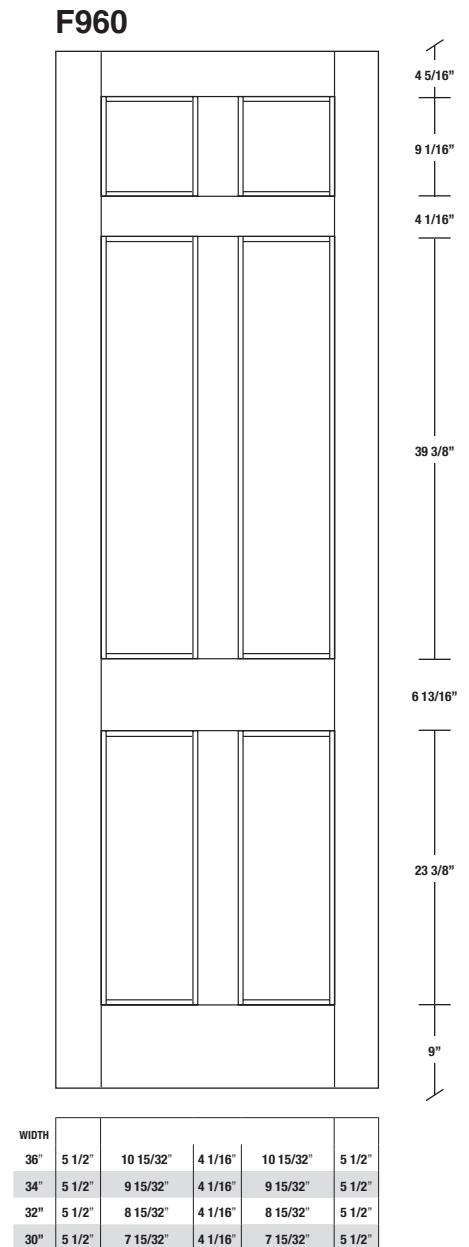

Technical drawings 6/8 (80") - 7/0 (84") - 8/0 (96")

Fire-Rated E-Sticking Panel Door - specs
20 min. Cat.B

www.pbidoors.com

E-STICKING FIRE-RATED