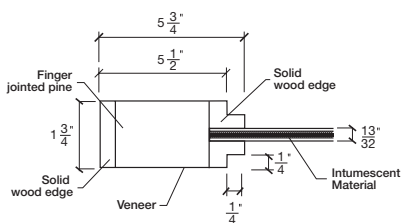

Technical drawings 6/8 (80") - 7/0 (84") - 8/0 (96")

Fire-Rated E-Sticking Panel Door - specs
20 min. Cat.B

www.pbidoors.com

E-STICKING FIRE-RATED