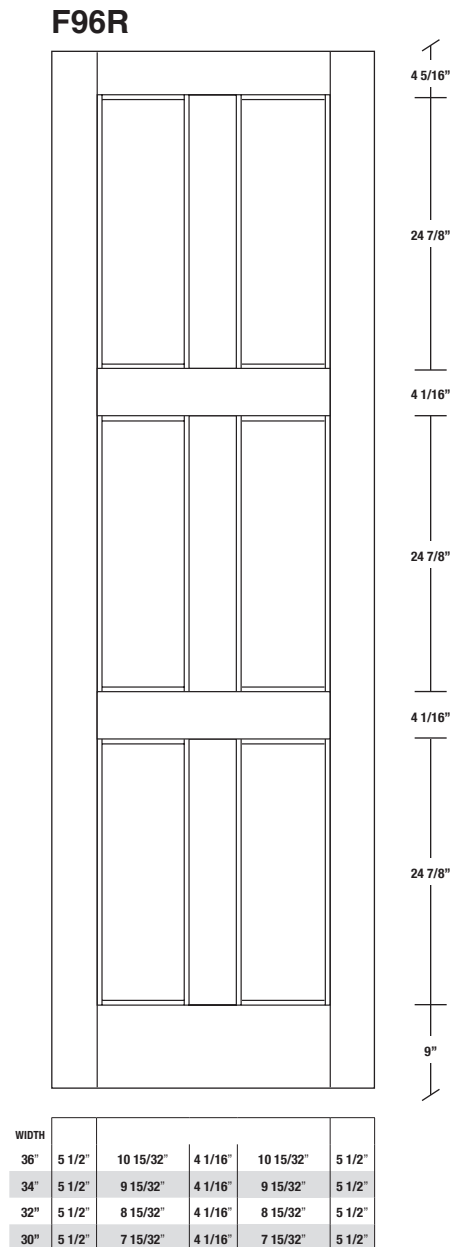

Technical drawings 6/8 (80") - 7/0 (84") - 8/0 (96")

Fire-Rated E-Sticking Panel Door - specs
20 min. Cat.B

www.pbidoors.com

E-STICKING FIRE-RATED