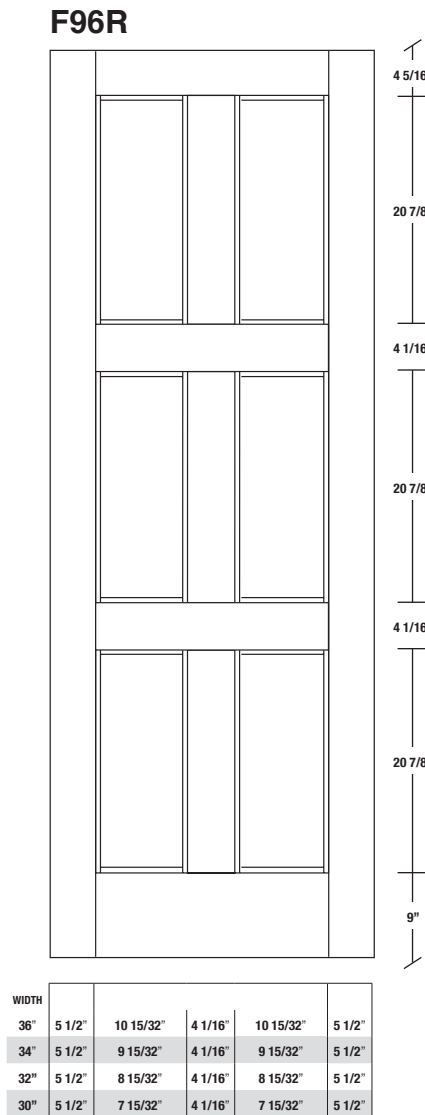

Technical drawings 6/8 (80") - 7/0 (84") - 8/0 (96")

Fire-Rated E-Sticking Panel Door - specs
20 min. Cat.B

www.pbidoors.com

E-STICKING FIRE-RATED