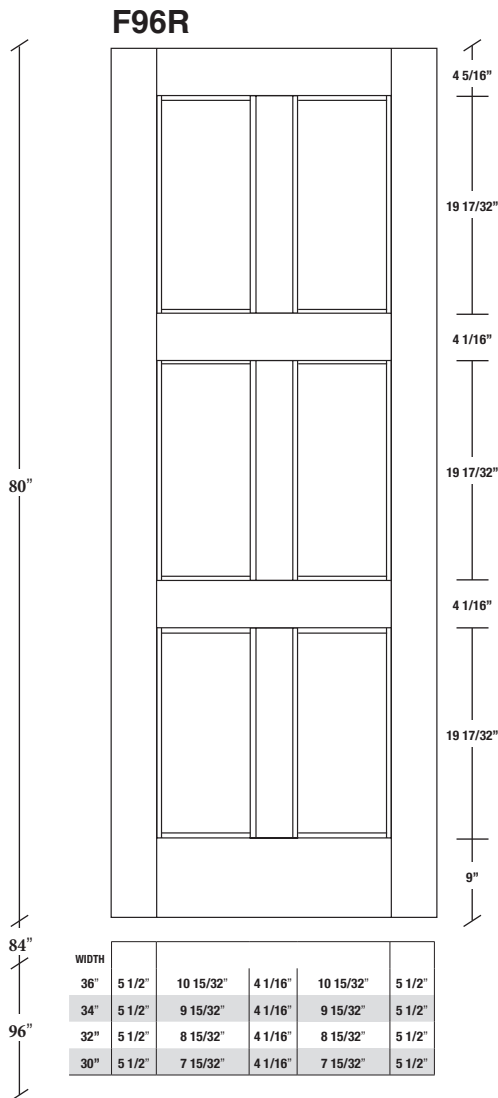

Technical drawings 6/8 (80") - 7/0 (84") - 8/0 (96")

Fire-Rated E-Sticking Panel Door - specs
20 min. Cat.B

www.pbidoors.com

E-STICKING FIRE-RATED