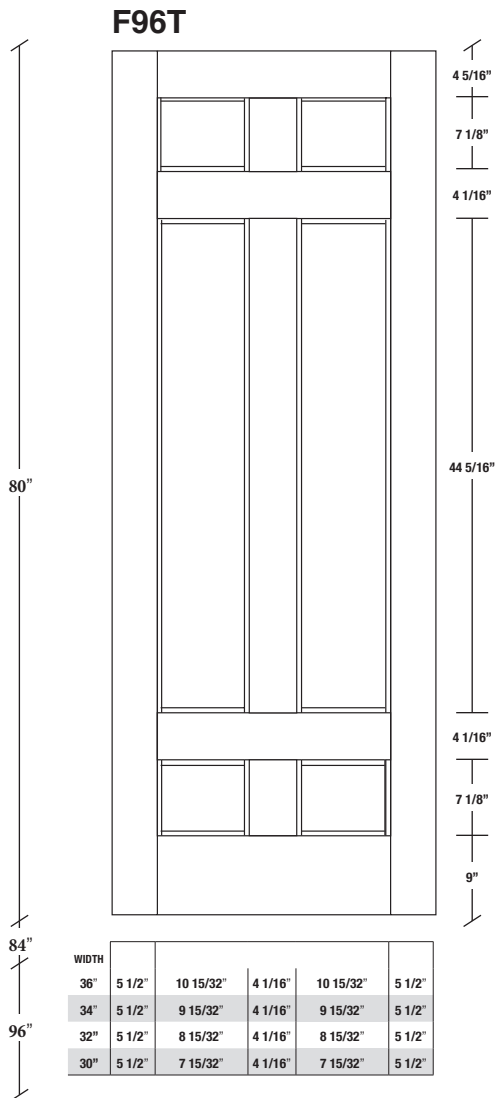

Technical drawings 6/8 (80") - 7/0 (84") - 8/0 (96")

Fire-Rated E-Sticking Panel Door - specs
20 min. Cat.B

www.pbidoors.com

E-STICKING FIRE-RATED