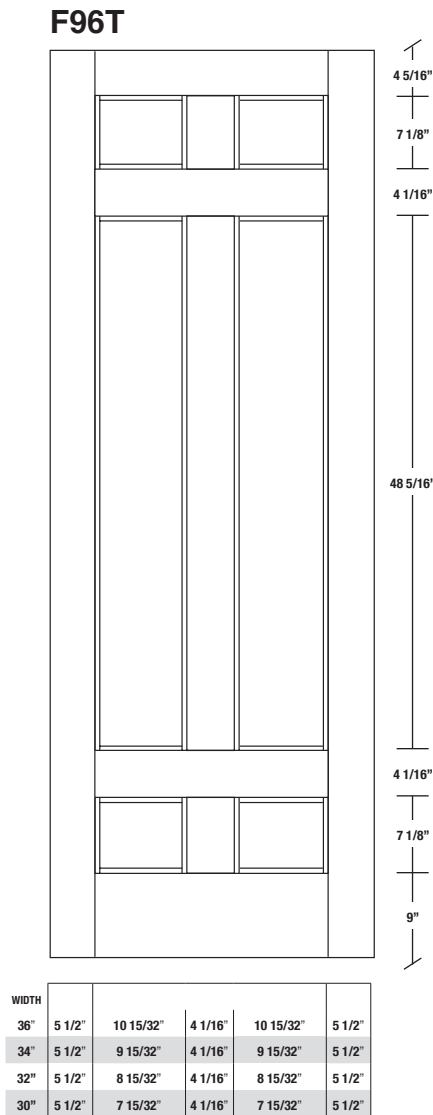

Technical drawings 6/8 (80") - 7/0 (84") - 8/0 (96")

Fire-Rated E-Sticking Panel Door - specs
20 min. Cat.B

www.pbidoors.com

E-STICKING FIRE-RATED