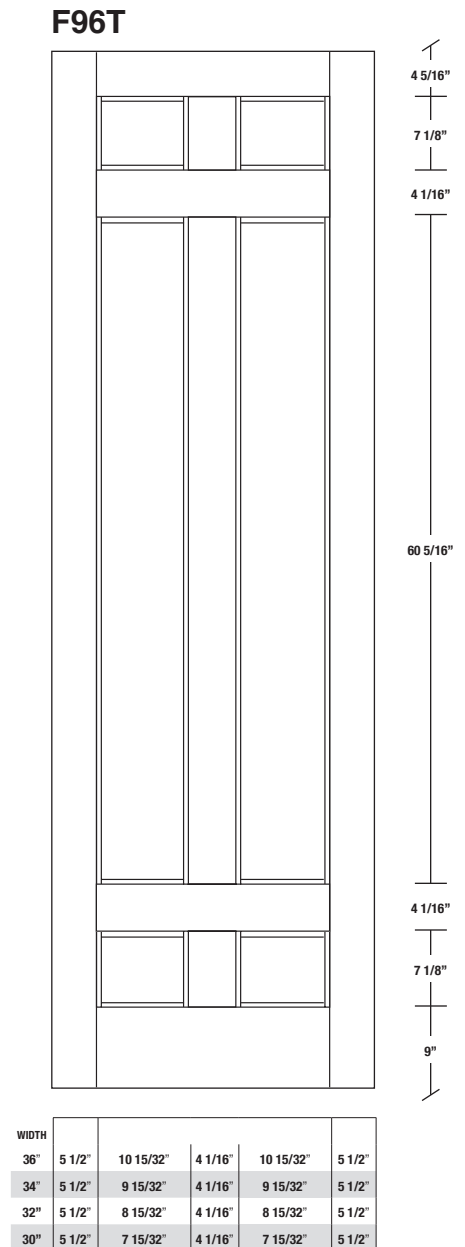

Technical drawings 6/8 (80") - 7/0 (84") - 8/0 (96")

Fire-Rated E-Sticking Panel Door - specs
20 min. Cat.B

www.pbidoors.com

E-STICKING FIRE-RATED