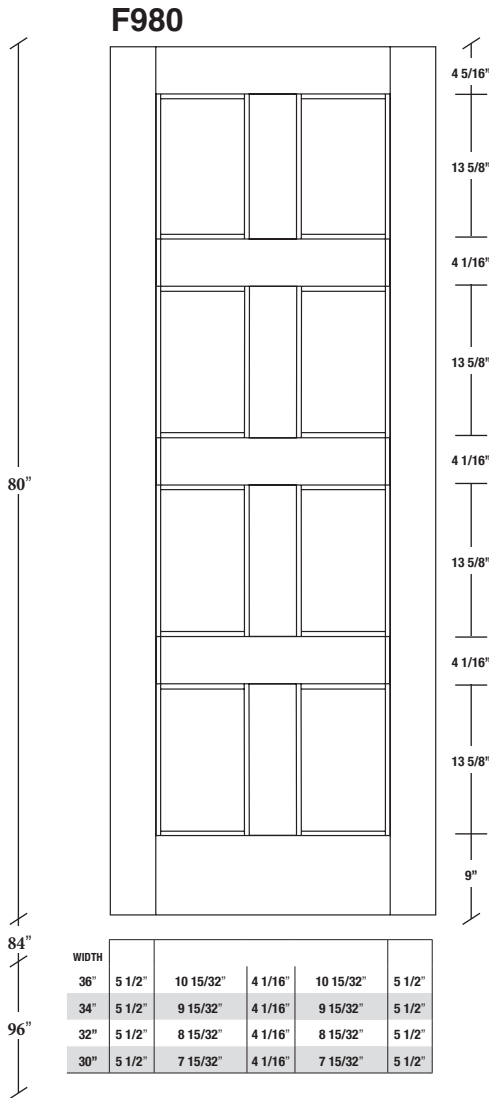

# Technical drawings 6/8 (80") - 7/0 (84") - 8/0 (96")

Fire-Rated E-Sticking Panel Door - specs  
20 min. Cat.B

www.pbidoors.com

**E-STICKING FIRE-RATED**