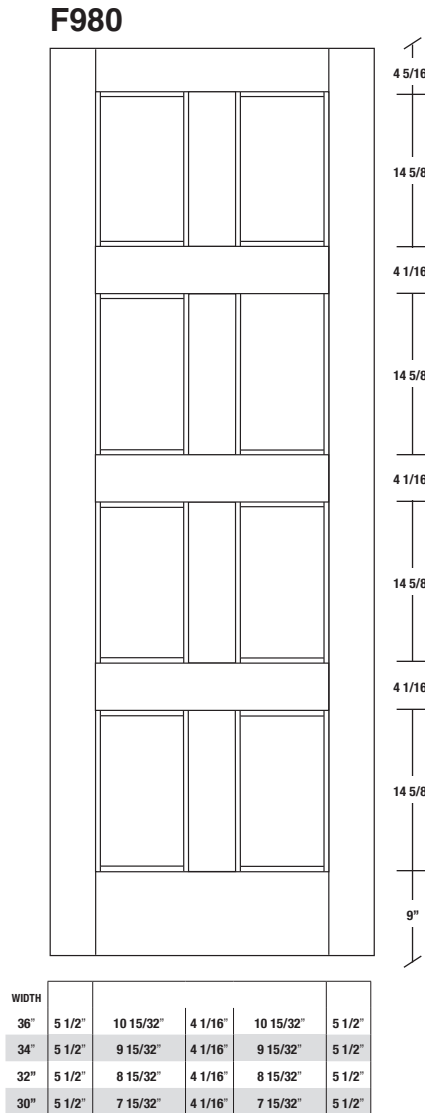

# Technical drawings 6/8 (80") - 7/0 (84") - 8/0 (96")

Fire-Rated E-Sticking Panel Door - specs  
20 min. Cat.B

www.pbidoors.com

**E-STICKING FIRE-RATED**