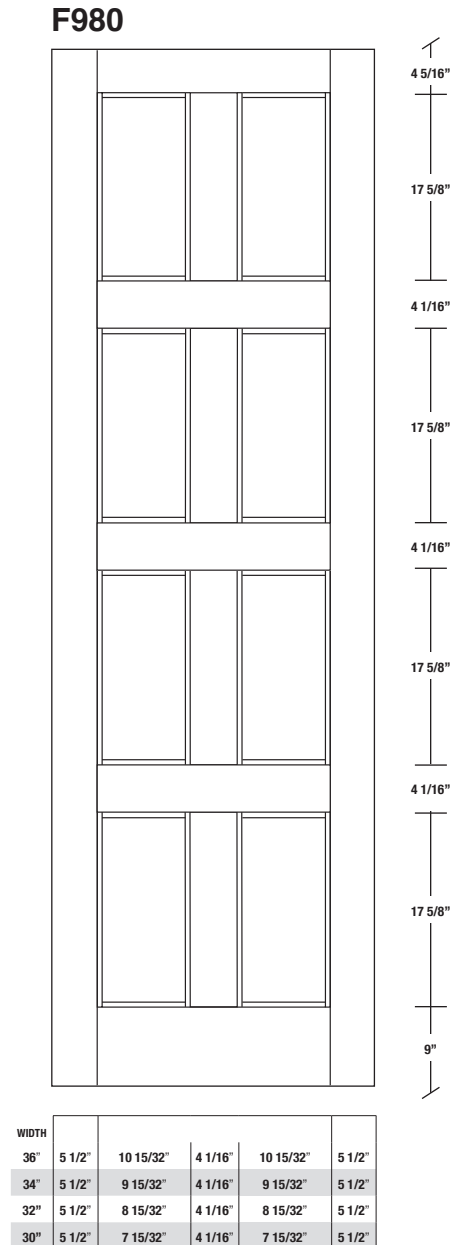

# Technical drawings 6/8 (80") - 7/0 (84") - 8/0 (96")

Fire-Rated E-Sticking Panel Door - specs  
20 min. Cat.B

www.pbidoors.com

**E-STICKING FIRE-RATED**