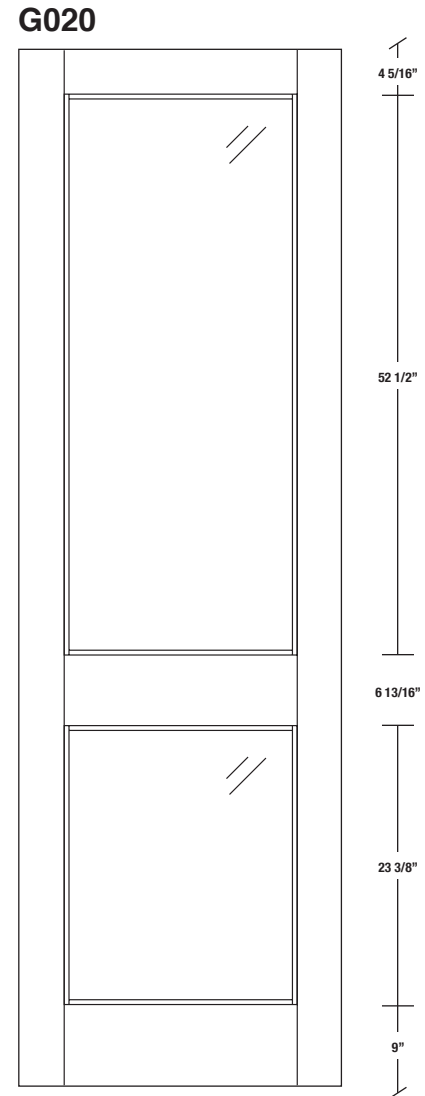

Technical drawings 80" - 84" - 96"

E-Sticking French Door - US specs

www.pbidoors.com

WIDTH			
36"	4 5/16"	27 3/8"	4 5/16"
34"	4 5/16"	25 3/8"	4 5/16"
32"	4 5/16"	23 3/8"	4 5/16"
30"	4 5/16"	21 3/8"	4 5/16"
28"	4 5/16"	19 3/8"	4 5/16"
26"	4 5/16"	17 3/8"	4 5/16"
24"	4 5/16"	15 3/8"	4 5/16"
22"	4 5/16"	13 3/8"	4 5/16"
20"	4 5/16"	11 3/8"	4 5/16"
18"	4 5/16"	9 3/8"	4 5/16"
16"	4 5/16"	7 3/8"	4 5/16"

WIDTH			
36"	4 5/16"	27 3/8"	4 5/16"
34"	4 5/16"	25 3/8"	4 5/16"
32"	4 5/16"	23 3/8"	4 5/16"
30"	4 5/16"	21 3/8"	4 5/16"
28"	4 5/16"	19 3/8"	4 5/16"
26"	4 5/16"	17 3/8"	4 5/16"
24"	4 5/16"	15 3/8"	4 5/16"
22"	4 5/16"	13 3/8"	4 5/16"
20"	4 5/16"	11 3/8"	4 5/16"
18"	4 5/16"	9 3/8"	4 5/16"
16"	4 5/16"	7 3/8"	4 5/16"