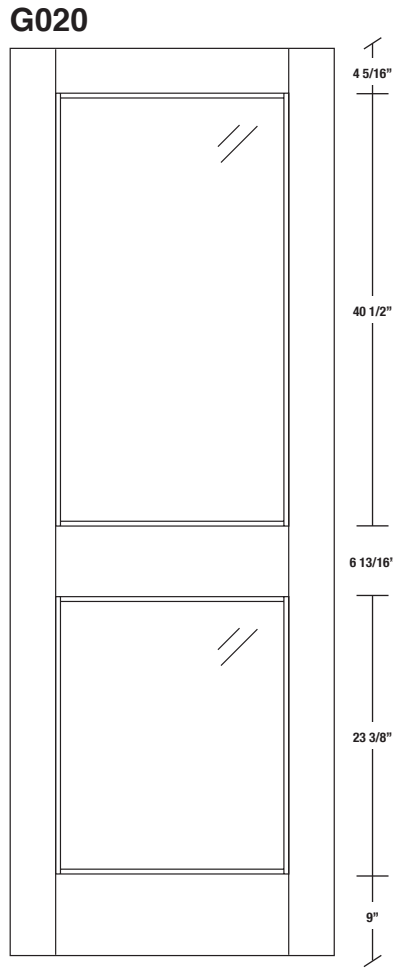

Technical drawings 80" - 84" - 96"

E-Sticking French Door - US specs

www.pbidoors.com

WIDTH			
36"	4 5/16"	27 3/8"	4 5/16"
34"	4 5/16"	25 3/8"	4 5/16"
32"	4 5/16"	23 3/8"	4 5/16"
30"	4 5/16"	21 3/8"	4 5/16"
28"	4 5/16"	19 3/8"	4 5/16"
26"	4 5/16"	17 3/8"	4 5/16"
24"	4 5/16"	15 3/8"	4 5/16"
22"	4 5/16"	13 3/8"	4 5/16"
20"	4 5/16"	11 3/8"	4 5/16"
18"	4 5/16"	9 3/8"	4 5/16"
16"	4 5/16"	7 3/8"	4 5/16"

WIDTH			
36"	4 5/16"	27 3/8"	4 5/16"
34"	4 5/16"	25 3/8"	4 5/16"
32"	4 5/16"	23 3/8"	4 5/16"
30"	4 5/16"	21 3/8"	4 5/16"
28"	4 5/16"	19 3/8"	4 5/16"
26"	4 5/16"	17 3/8"	4 5/16"
24"	4 5/16"	15 3/8"	4 5/16"
22"	4 5/16"	13 3/8"	4 5/16"
20"	4 5/16"	11 3/8"	4 5/16"
18"	4 5/16"	9 3/8"	4 5/16"
16"	4 5/16"	7 3/8"	4 5/16"