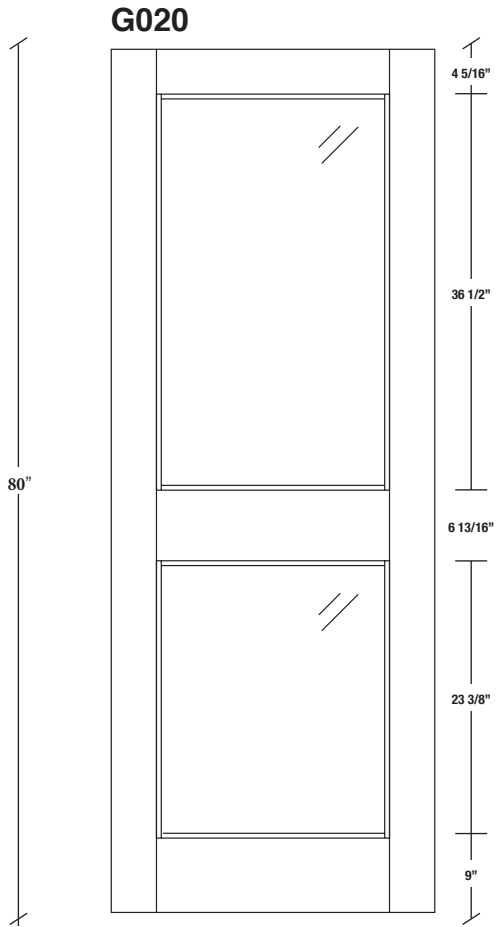

Technical drawings 80" - 84" - 96"

E-Sticking French Door - US specs

www.pbidoors.com

WIDTH			
36"	4 5/16"	27 3/8"	4 5/16"
34"	4 5/16"	25 3/8"	4 5/16"
32"	4 5/16"	23 3/8"	4 5/16"
30"	4 5/16"	21 3/8"	4 5/16"
28"	4 5/16"	19 3/8"	4 5/16"
26"	4 5/16"	17 3/8"	4 5/16"
24"	4 5/16"	15 3/8"	4 5/16"
22"	4 5/16"	13 3/8"	4 5/16"
20"	4 5/16"	11 3/8"	4 5/16"
18"	4 5/16"	9 3/8"	4 5/16"
16"	4 5/16"	7 3/8"	4 5/16"

WIDTH			
36"	4 5/16"	27 3/8"	4 5/16"
34"	4 5/16"	25 3/8"	4 5/16"
32"	4 5/16"	23 3/8"	4 5/16"
30"	4 5/16"	21 3/8"	4 5/16"
28"	4 5/16"	19 3/8"	4 5/16"
26"	4 5/16"	17 3/8"	4 5/16"
24"	4 5/16"	15 3/8"	4 5/16"
22"	4 5/16"	13 3/8"	4 5/16"
20"	4 5/16"	11 3/8"	4 5/16"
18"	4 5/16"	9 3/8"	4 5/16"
16"	4 5/16"	7 3/8"	4 5/16"