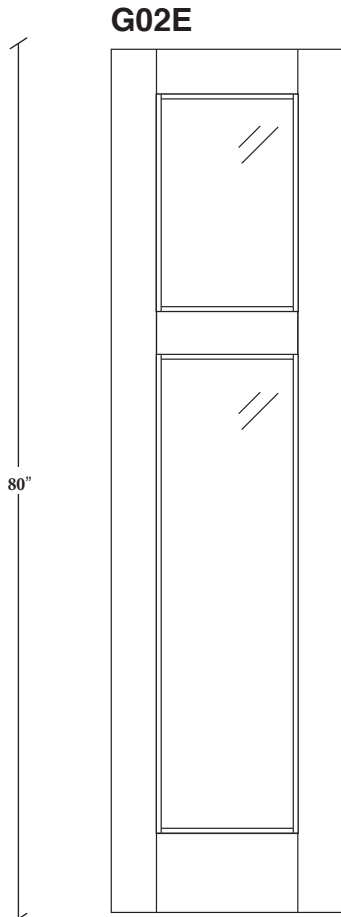

Technical drawings 80" - 84" - 96"

E-Sticking French Door - US specs

www.pbidoors.com

WIDTH			
36"	4 5/16"	27 3/8"	4 5/16"
34"	4 5/16"	25 3/8"	4 5/16"
32"	4 5/16"	23 3/8"	4 5/16"
30"	4 5/16"	21 3/8"	4 5/16"
28"	4 5/16"	19 3/8"	4 5/16"
26"	4 5/16"	17 3/8"	4 5/16"
24"	4 5/16"	15 3/8"	4 5/16"
22"	4 5/16"	13 3/8"	4 5/16"
20"	4 5/16"	11 3/8"	4 5/16"
18"	4 5/16"	9 3/8"	4 5/16"
16"	4 5/16"	7 3/8"	4 5/16"

WIDTH			
36"	4 5/16"	27 3/8"	4 5/16"
34"	4 5/16"	25 3/8"	4 5/16"
32"	4 5/16"	23 3/8"	4 5/16"
30"	4 5/16"	21 3/8"	4 5/16"
28"	4 5/16"	19 3/8"	4 5/16"
26"	4 5/16"	17 3/8"	4 5/16"
24"	4 5/16"	15 3/8"	4 5/16"
22"	4 5/16"	13 3/8"	4 5/16"
20"	4 5/16"	11 3/8"	4 5/16"
18"	4 5/16"	9 3/8"	4 5/16"
16"	4 5/16"	7 3/8"	4 5/16"