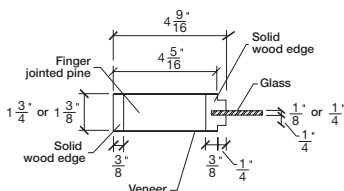

Technical drawings 80" - 84" - 96"

E-Sticking French Door - US specs

www.pbidoors.com

WIDTH			
36"	4 5/16"	27 3/8"	4 5/16"
34"	4 5/16"	25 3/8"	4 5/16"
32"	4 5/16"	23 3/8"	4 5/16"
30"	4 5/16"	21 3/8"	4 5/16"
28"	4 5/16"	19 3/8"	4 5/16"
26"	4 5/16"	17 3/8"	4 5/16"
24"	4 5/16"	15 3/8"	4 5/16"
22"	4 5/16"	13 3/8"	4 5/16"
20"	4 5/16"	11 3/8"	4 5/16"
18"	4 5/16"	9 3/8"	4 5/16"
16"	4 5/16"	7 3/8"	4 5/16"

WIDTH			
36"	4 5/16"	27 3/8"	4 5/16"
34"	4 5/16"	25 3/8"	4 5/16"
32"	4 5/16"	23 3/8"	4 5/16"
30"	4 5/16"	21 3/8"	4 5/16"
28"	4 5/16"	19 3/8"	4 5/16"
26"	4 5/16"	17 3/8"	4 5/16"
24"	4 5/16"	15 3/8"	4 5/16"
22"	4 5/16"	13 3/8"	4 5/16"
20"	4 5/16"	11 3/8"	4 5/16"
18"	4 5/16"	9 3/8"	4 5/16"
16"	4 5/16"	7 3/8"	4 5/16"