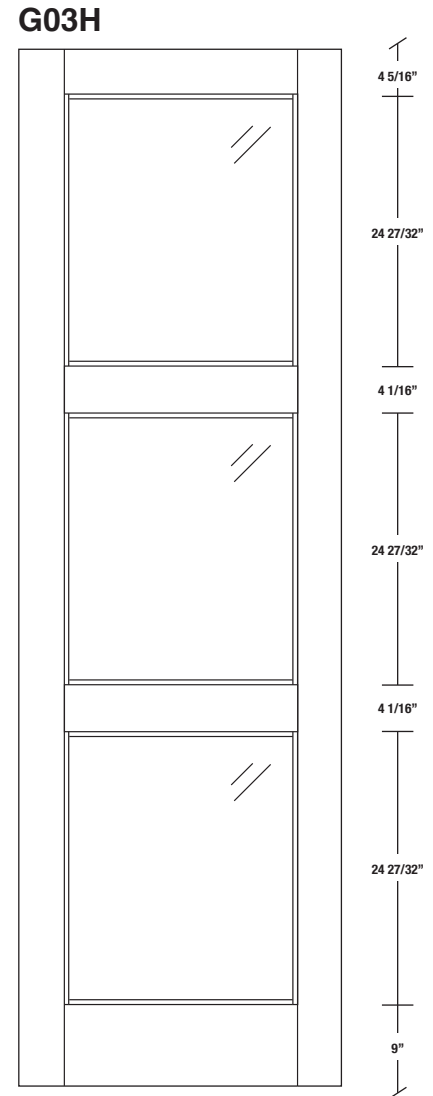

Technical drawings 80" - 84" - 96"

E-Sticking French Door - US specs

www.pbidoors.com

WIDTH			
36"	4 5/16"	27 3/8"	4 5/16"
34"	4 5/16"	25 3/8"	4 5/16"
32"	4 5/16"	23 3/8"	4 5/16"
30"	4 5/16"	21 3/8"	4 5/16"
28"	4 5/16"	19 3/8"	4 5/16"
26"	4 5/16"	17 3/8"	4 5/16"
24"	4 5/16"	15 3/8"	4 5/16"
22"	4 5/16"	13 3/8"	4 5/16"
20"	4 5/16"	11 3/8"	4 5/16"
18"	4 5/16"	9 3/8"	4 5/16"
16"	4 5/16"	7 3/8"	4 5/16"

WIDTH			
36"	4 5/16"	27 3/8"	4 5/16"
34"	4 5/16"	25 3/8"	4 5/16"
32"	4 5/16"	23 3/8"	4 5/16"
30"	4 5/16"	21 3/8"	4 5/16"
28"	4 5/16"	19 3/8"	4 5/16"
26"	4 5/16"	17 3/8"	4 5/16"
24"	4 5/16"	15 3/8"	4 5/16"
22"	4 5/16"	13 3/8"	4 5/16"
20"	4 5/16"	11 3/8"	4 5/16"
18"	4 5/16"	9 3/8"	4 5/16"
16"	4 5/16"	7 3/8"	4 5/16"