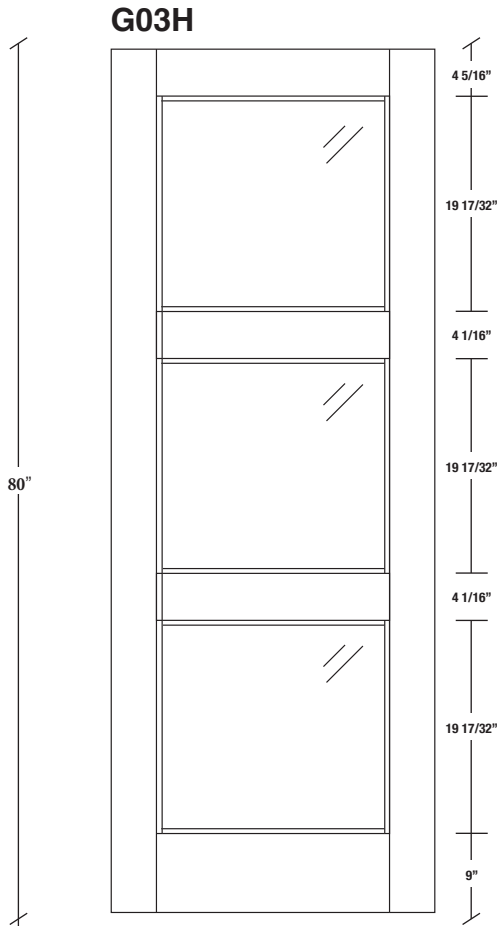

Technical drawings 80" - 84" - 96"

E-Sticking French Door - US specs

www.pbidoors.com

WIDTH			
36"	4 5/16"	27 3/8"	4 5/16"
34"	4 5/16"	25 3/8"	4 5/16"
32"	4 5/16"	23 3/8"	4 5/16"
30"	4 5/16"	21 3/8"	4 5/16"
28"	4 5/16"	19 3/8"	4 5/16"
26"	4 5/16"	17 3/8"	4 5/16"
24"	4 5/16"	15 3/8"	4 5/16"
22"	4 5/16"	13 3/8"	4 5/16"
20"	4 5/16"	11 3/8"	4 5/16"
18"	4 5/16"	9 3/8"	4 5/16"
16"	4 5/16"	7 3/8"	4 5/16"

WIDTH			
36"	4 5/16"	27 3/8"	4 5/16"
34"	4 5/16"	25 3/8"	4 5/16"
32"	4 5/16"	23 3/8"	4 5/16"
30"	4 5/16"	21 3/8"	4 5/16"
28"	4 5/16"	19 3/8"	4 5/16"
26"	4 5/16"	17 3/8"	4 5/16"
24"	4 5/16"	15 3/8"	4 5/16"
22"	4 5/16"	13 3/8"	4 5/16"
20"	4 5/16"	11 3/8"	4 5/16"
18"	4 5/16"	9 3/8"	4 5/16"
16"	4 5/16"	7 3/8"	4 5/16"