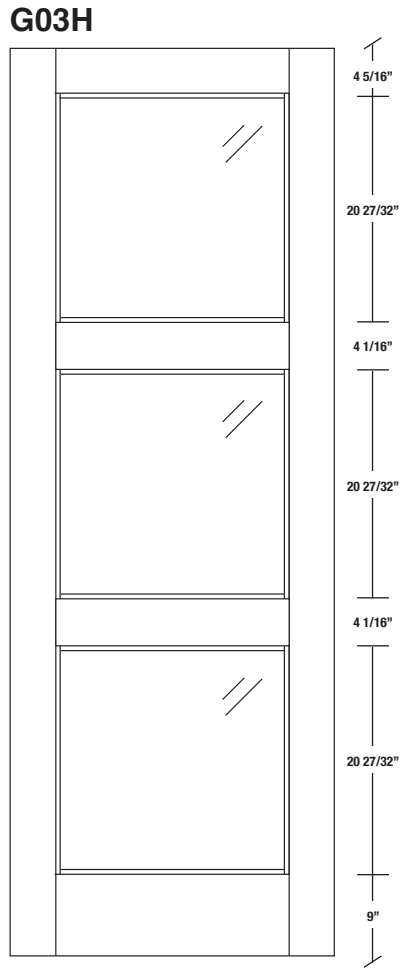

Technical drawings 80" - 84" - 96"

E-Sticking French Door - US specs

www.pbidoors.com

WIDTH			
36"	4 5/16"	27 3/8"	4 5/16"
34"	4 5/16"	25 3/8"	4 5/16"
32"	4 5/16"	23 3/8"	4 5/16"
30"	4 5/16"	21 3/8"	4 5/16"
28"	4 5/16"	19 3/8"	4 5/16"
26"	4 5/16"	17 3/8"	4 5/16"
24"	4 5/16"	15 3/8"	4 5/16"
22"	4 5/16"	13 3/8"	4 5/16"
20"	4 5/16"	11 3/8"	4 5/16"
18"	4 5/16"	9 3/8"	4 5/16"
16"	4 5/16"	7 3/8"	4 5/16"

WIDTH			
36"	4 5/16"	27 3/8"	4 5/16"
34"	4 5/16"	25 3/8"	4 5/16"
32"	4 5/16"	23 3/8"	4 5/16"
30"	4 5/16"	21 3/8"	4 5/16"
28"	4 5/16"	19 3/8"	4 5/16"
26"	4 5/16"	17 3/8"	4 5/16"
24"	4 5/16"	15 3/8"	4 5/16"
22"	4 5/16"	13 3/8"	4 5/16"
20"	4 5/16"	11 3/8"	4 5/16"
18"	4 5/16"	9 3/8"	4 5/16"
16"	4 5/16"	7 3/8"	4 5/16"