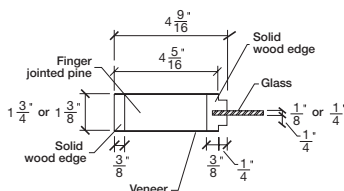

Technical drawings 80" - 84" - 96"

E-Sticking French Door - US specs

www.pbidoors.com

WIDTH			
36"	4 5/16"	27 3/8"	4 5/16"
34"	4 5/16"	25 3/8"	4 5/16"
32"	4 5/16"	23 3/8"	4 5/16"
30"	4 5/16"	21 3/8"	4 5/16"
28"	4 5/16"	19 3/8"	4 5/16"
26"	4 5/16"	17 3/8"	4 5/16"
24"	4 5/16"	15 3/8"	4 5/16"
22"	4 5/16"	13 3/8"	4 5/16"
20"	4 5/16"	11 3/8"	4 5/16"
18"	4 5/16"	9 3/8"	4 5/16"
16"	4 5/16"	7 3/8"	4 5/16"

WIDTH			
36"	4 5/16"	27 3/8"	4 5/16"
34"	4 5/16"	25 3/8"	4 5/16"
32"	4 5/16"	23 3/8"	4 5/16"
30"	4 5/16"	21 3/8"	4 5/16"
28"	4 5/16"	19 3/8"	4 5/16"
26"	4 5/16"	17 3/8"	4 5/16"
24"	4 5/16"	15 3/8"	4 5/16"
22"	4 5/16"	13 3/8"	4 5/16"
20"	4 5/16"	11 3/8"	4 5/16"
18"	4 5/16"	9 3/8"	4 5/16"
16"	4 5/16"	7 3/8"	4 5/16"