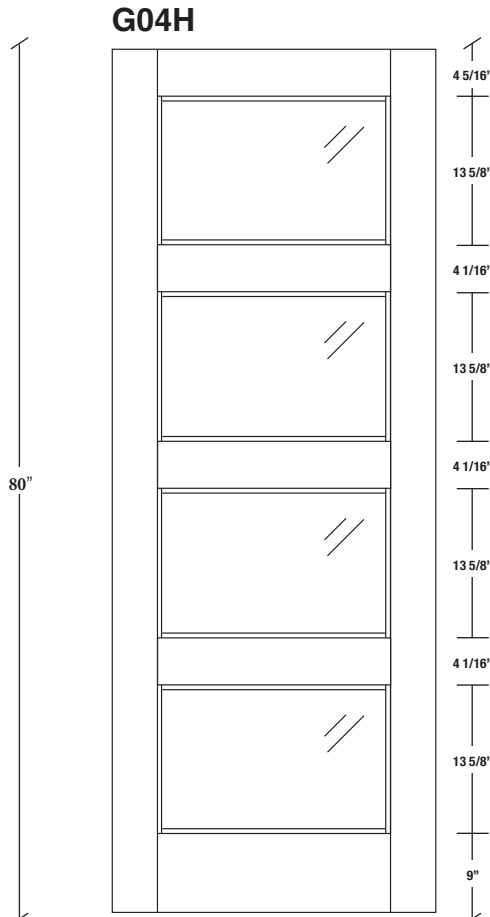

Technical drawings 80" - 84" - 96"

E-Sticking French Door - US specs

www.pbidoors.com

WIDTH			
36"	4 5/16"	27 3/8"	4 5/16"
34"	4 5/16"	25 3/8"	4 5/16"
32"	4 5/16"	23 3/8"	4 5/16"
30"	4 5/16"	21 3/8"	4 5/16"
28"	4 5/16"	19 3/8"	4 5/16"
26"	4 5/16"	17 3/8"	4 5/16"
24"	4 5/16"	15 3/8"	4 5/16"
22"	4 5/16"	13 3/8"	4 5/16"
20"	4 5/16"	11 3/8"	4 5/16"
18"	4 5/16"	9 3/8"	4 5/16"
16"	4 5/16"	7 3/8"	4 5/16"

WIDTH			
36"	4 5/16"	27 3/8"	4 5/16"
34"	4 5/16"	25 3/8"	4 5/16"
32"	4 5/16"	23 3/8"	4 5/16"
30"	4 5/16"	21 3/8"	4 5/16"
28"	4 5/16"	19 3/8"	4 5/16"
26"	4 5/16"	17 3/8"	4 5/16"
24"	4 5/16"	15 3/8"	4 5/16"
22"	4 5/16"	13 3/8"	4 5/16"
20"	4 5/16"	11 3/8"	4 5/16"
18"	4 5/16"	9 3/8"	4 5/16"
16"	4 5/16"	7 3/8"	4 5/16"