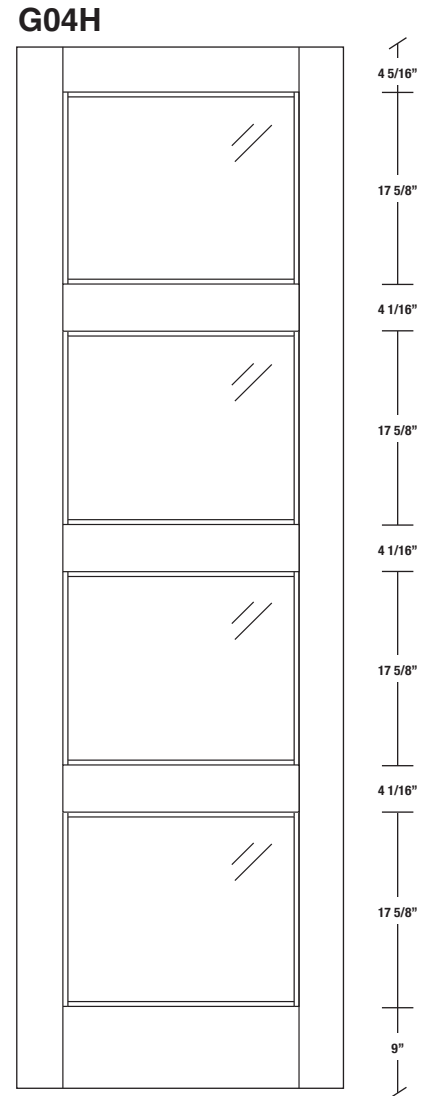

Technical drawings 80" - 84" - 96"

E-Sticking French Door - US specs

www.pbidoors.com

WIDTH			
36"	4 5/16"	27 3/8"	4 5/16"
34"	4 5/16"	25 3/8"	4 5/16"
32"	4 5/16"	23 3/8"	4 5/16"
30"	4 5/16"	21 3/8"	4 5/16"
28"	4 5/16"	19 3/8"	4 5/16"
26"	4 5/16"	17 3/8"	4 5/16"
24"	4 5/16"	15 3/8"	4 5/16"
22"	4 5/16"	13 3/8"	4 5/16"
20"	4 5/16"	11 3/8"	4 5/16"
18"	4 5/16"	9 3/8"	4 5/16"
16"	4 5/16"	7 3/8"	4 5/16"

WIDTH			
36"	4 5/16"	27 3/8"	4 5/16"
34"	4 5/16"	25 3/8"	4 5/16"
32"	4 5/16"	23 3/8"	4 5/16"
30"	4 5/16"	21 3/8"	4 5/16"
28"	4 5/16"	19 3/8"	4 5/16"
26"	4 5/16"	17 3/8"	4 5/16"
24"	4 5/16"	15 3/8"	4 5/16"
22"	4 5/16"	13 3/8"	4 5/16"
20"	4 5/16"	11 3/8"	4 5/16"
18"	4 5/16"	9 3/8"	4 5/16"
16"	4 5/16"	7 3/8"	4 5/16"