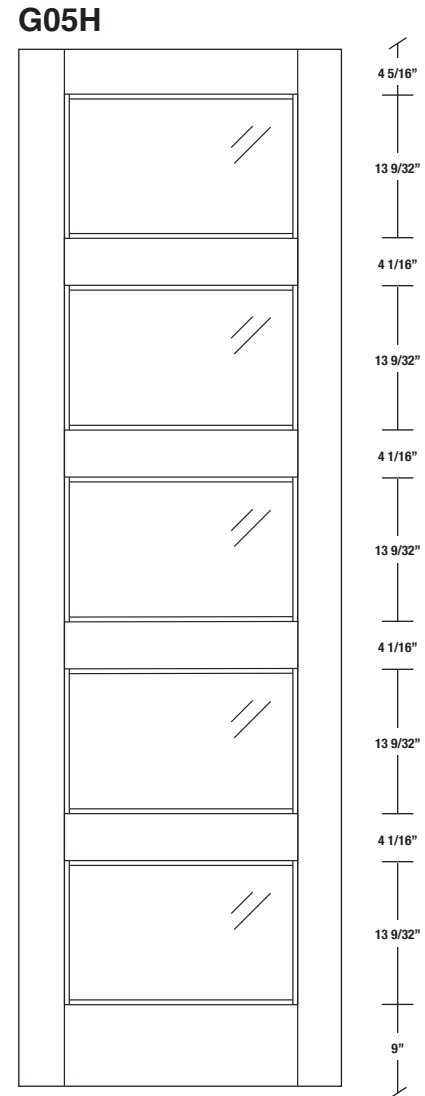

Technical drawings 80" - 84" - 96"

E-Sticking French Door - US specs

www.pbidoors.com

WIDTH			
36"	4 5/16"	27 3/8"	4 5/16"
34"	4 5/16"	25 3/8"	4 5/16"
32"	4 5/16"	23 3/8"	4 5/16"
30"	4 5/16"	21 3/8"	4 5/16"
28"	4 5/16"	19 3/8"	4 5/16"
26"	4 5/16"	17 3/8"	4 5/16"
24"	4 5/16"	15 3/8"	4 5/16"
22"	4 5/16"	13 3/8"	4 5/16"
20"	4 5/16"	11 3/8"	4 5/16"
18"	4 5/16"	9 3/8"	4 5/16"
16"	4 5/16"	7 3/8"	4 5/16"

WIDTH			
36"	4 5/16"	27 3/8"	4 5/16"
34"	4 5/16"	25 3/8"	4 5/16"
32"	4 5/16"	23 3/8"	4 5/16"
30"	4 5/16"	21 3/8"	4 5/16"
28"	4 5/16"	19 3/8"	4 5/16"
26"	4 5/16"	17 3/8"	4 5/16"
24"	4 5/16"	15 3/8"	4 5/16"
22"	4 5/16"	13 3/8"	4 5/16"
20"	4 5/16"	11 3/8"	4 5/16"
18"	4 5/16"	9 3/8"	4 5/16"
16"	4 5/16"	7 3/8"	4 5/16"