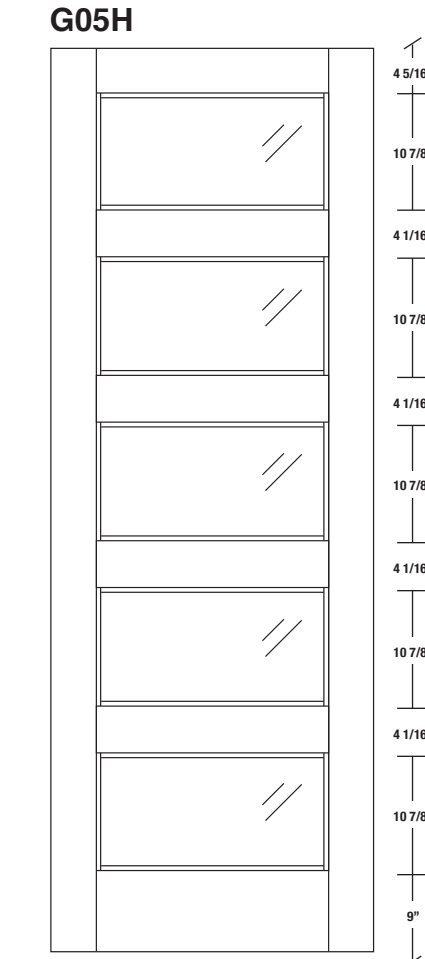

Technical drawings 80" - 84" - 96"

E-Sticking French Door - US specs

www.pbidoors.com

WIDTH			
36"	4 5/16"	27 3/8"	4 5/16"
34"	4 5/16"	25 3/8"	4 5/16"
32"	4 5/16"	23 3/8"	4 5/16"
30"	4 5/16"	21 3/8"	4 5/16"
28"	4 5/16"	19 3/8"	4 5/16"
26"	4 5/16"	17 3/8"	4 5/16"
24"	4 5/16"	15 3/8"	4 5/16"
22"	4 5/16"	13 3/8"	4 5/16"
20"	4 5/16"	11 3/8"	4 5/16"
18"	4 5/16"	9 3/8"	4 5/16"
16"	4 5/16"	7 3/8"	4 5/16"

WIDTH			
36"	4 5/16"	27 3/8"	4 5/16"
34"	4 5/16"	25 3/8"	4 5/16"
32"	4 5/16"	23 3/8"	4 5/16"
30"	4 5/16"	21 3/8"	4 5/16"
28"	4 5/16"	19 3/8"	4 5/16"
26"	4 5/16"	17 3/8"	4 5/16"
24"	4 5/16"	15 3/8"	4 5/16"
22"	4 5/16"	13 3/8"	4 5/16"
20"	4 5/16"	11 3/8"	4 5/16"
18"	4 5/16"	9 3/8"	4 5/16"
16"	4 5/16"	7 3/8"	4 5/16"