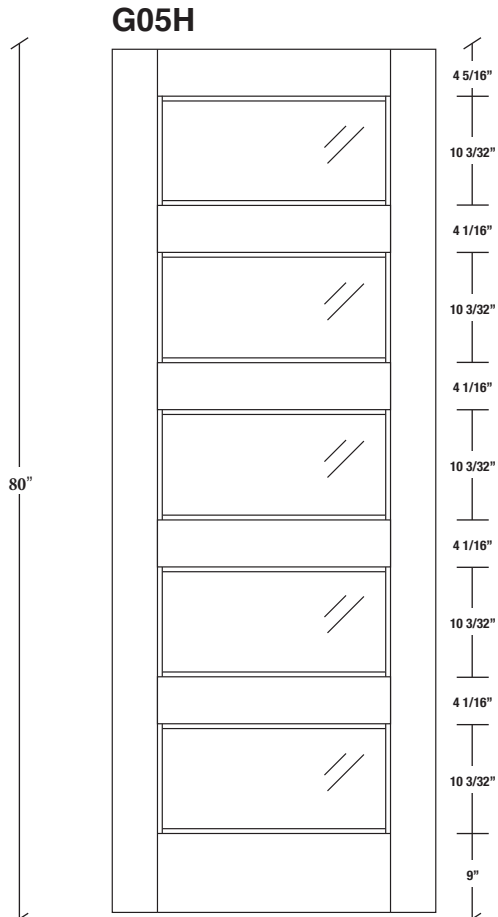

Technical drawings 80" - 84" - 96"

E-Sticking French Door - US specs

www.pbidoors.com

WIDTH			
36"	4 5/16"	27 3/8"	4 5/16"
34"	4 5/16"	25 3/8"	4 5/16"
32"	4 5/16"	23 3/8"	4 5/16"
30"	4 5/16"	21 3/8"	4 5/16"
28"	4 5/16"	19 3/8"	4 5/16"
26"	4 5/16"	17 3/8"	4 5/16"
24"	4 5/16"	15 3/8"	4 5/16"
22"	4 5/16"	13 3/8"	4 5/16"
20"	4 5/16"	11 3/8"	4 5/16"
18"	4 5/16"	9 3/8"	4 5/16"
16"	4 5/16"	7 3/8"	4 5/16"

WIDTH			
36"	4 5/16"	27 3/8"	4 5/16"
34"	4 5/16"	25 3/8"	4 5/16"
32"	4 5/16"	23 3/8"	4 5/16"
30"	4 5/16"	21 3/8"	4 5/16"
28"	4 5/16"	19 3/8"	4 5/16"
26"	4 5/16"	17 3/8"	4 5/16"
24"	4 5/16"	15 3/8"	4 5/16"
22"	4 5/16"	13 3/8"	4 5/16"
20"	4 5/16"	11 3/8"	4 5/16"
18"	4 5/16"	9 3/8"	4 5/16"
16"	4 5/16"	7 3/8"	4 5/16"