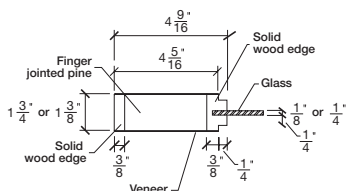

Technical drawings 80" - 84" - 96"

E-Sticking French Door - US specs

www.pbidoors.com

WIDTH			
36"	4 5/16"	27 3/8"	4 5/16"
34"	4 5/16"	25 3/8"	4 5/16"
32"	4 5/16"	23 3/8"	4 5/16"
30"	4 5/16"	21 3/8"	4 5/16"
28"	4 5/16"	19 3/8"	4 5/16"
26"	4 5/16"	17 3/8"	4 5/16"
24"	4 5/16"	15 3/8"	4 5/16"
22"	4 5/16"	13 3/8"	4 5/16"
20"	4 5/16"	11 3/8"	4 5/16"
18"	4 5/16"	9 3/8"	4 5/16"
16"	4 5/16"	7 3/8"	4 5/16"

WIDTH			
36"	4 5/16"	27 3/8"	4 5/16"
34"	4 5/16"	25 3/8"	4 5/16"
32"	4 5/16"	23 3/8"	4 5/16"
30"	4 5/16"	21 3/8"	4 5/16"
28"	4 5/16"	19 3/8"	4 5/16"
26"	4 5/16"	17 3/8"	4 5/16"
24"	4 5/16"	15 3/8"	4 5/16"
22"	4 5/16"	13 3/8"	4 5/16"
20"	4 5/16"	11 3/8"	4 5/16"
18"	4 5/16"	9 3/8"	4 5/16"
16"	4 5/16"	7 3/8"	4 5/16"