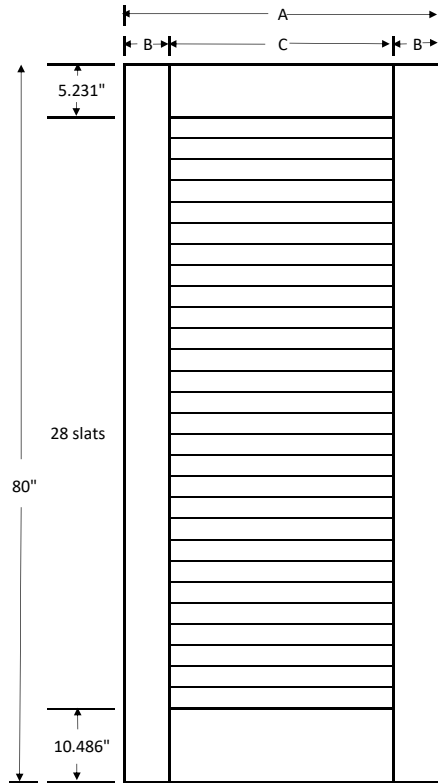

Spec Sheet

False Louver - Full Louver Large Slats

Doors
80"

Doors
84"

Doors
96"

Door Width	Stile Width	Rail length
A	B	C
12"	2"	8"
14"	2"	10"
16"	2"	12"
18"	3-3/8"	11-1/4"
20"	3-3/8"	13-1/4"
22"	3-3/8"	15-1/4"
24"	4-3/8"	15-1/4"
26"	4-3/8"	17-1/4"
28"	4-3/8"	19-1/4"
30"	4-3/8"	21-1/4"
32"	4-3/8"	23-1/4"
34"	4-3/8"	25-1/4"
36"	4-3/8"	27-1/4"