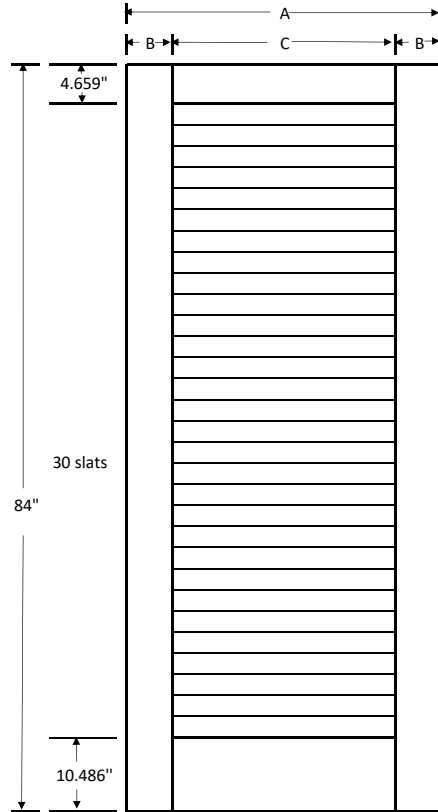

Spec Sheet

False Louver - Full Louver Large Slats

Doors
80"

Doors
84"

Doors
96"

Door Width	Stile Width	Rail length
A	B	C
12"	2"	8"
14"	2"	10"
16"	2"	12"
18"	3-3/8"	11-1/4"
20"	3-3/8"	13-1/4"
22"	3-3/8"	15-1/4"
24"	4-3/8"	15-1/4"
26"	4-3/8"	17-1/4"
28"	4-3/8"	19-1/4"
30"	4-3/8"	21-1/4"
32"	4-3/8"	23-1/4"
34"	4-3/8"	25-1/4"
36"	4-3/8"	27-1/4"