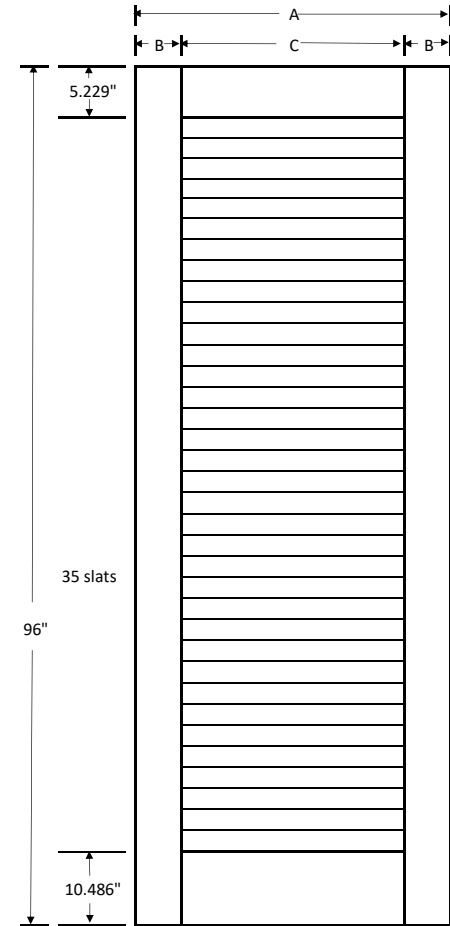

Spec Sheet

False Louver - Full Louver Large Slats

Doors
80"

Doors
84"

Doors
96"

Door Width	Stile Width	Rail length
A	B	C
12"	2"	8"
14"	2"	10"
16"	2"	12"
18"	3-3/8"	11-1/4"
20"	3-3/8"	13-1/4"
22"	3-3/8"	15-1/4"
24"	4-3/8"	15-1/4"
26"	4-3/8"	17-1/4"
28"	4-3/8"	19-1/4"
30"	4-3/8"	21-1/4"
32"	4-3/8"	23-1/4"
34"	4-3/8"	25-1/4"
36"	4-3/8"	27-1/4"