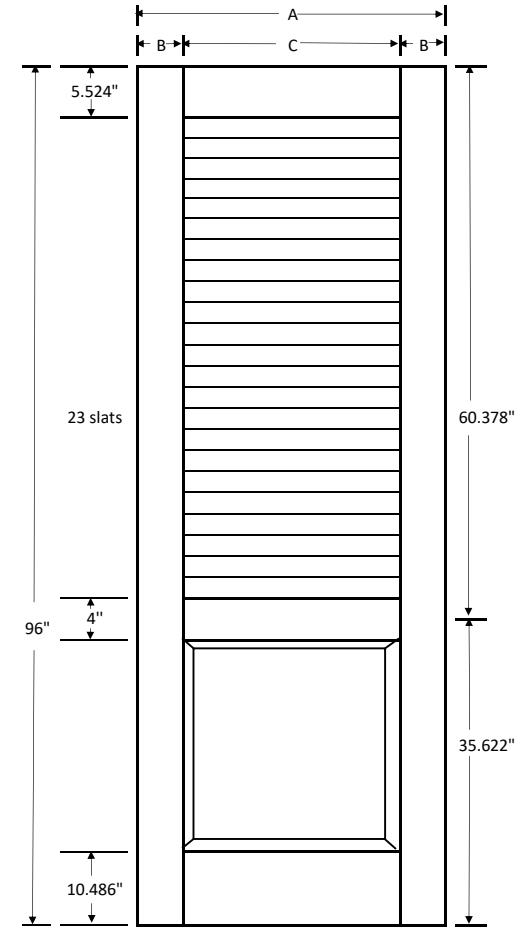

Spec Sheet

False Louver - Louver over Panel Large Slats

Doors
80"

Doors
84"

Doors
96"

Door Width	Stile Width	Rail length
A	B	C
12"	2"	8"
14"	2"	10"
16"	2"	12"
18"	3-3/8"	11-1/4"
20"	3-3/8"	13-1/4"
22"	3-3/8"	15-1/4"
24"	4-3/8"	15-1/4"
26"	4-3/8"	17-1/4"
28"	4-3/8"	19-1/4"
30"	4-3/8"	21-1/4"
32"	4-3/8"	23-1/4"
34"	4-3/8"	25-1/4"
36"	4-3/8"	27-1/4"

Lock Rail can also be centered at 46.092"
or in steps of 2.286"