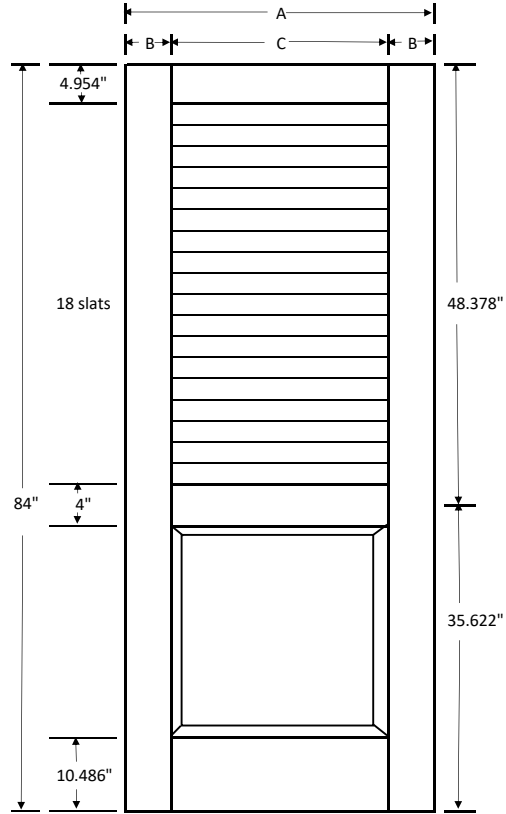

Spec Sheet

False Louver - Louver over Panel Large Slats

Doors
80"

Doors
84"

Doors
96"

Door Width	Stile Width	Rail length
A	B	C
12"	2"	8"
14"	2"	10"
16"	2"	12"
18"	3-3/8"	11-1/4"
20"	3-3/8"	13-1/4"
22"	3-3/8"	15-1/4"
24"	4-3/8"	15-1/4"
26"	4-3/8"	17-1/4"
28"	4-3/8"	19-1/4"
30"	4-3/8"	21-1/4"
32"	4-3/8"	23-1/4"
34"	4-3/8"	25-1/4"
36"	4-3/8"	27-1/4"

Lock Rail can also be centered at 46.092"
or in steps of 2.286"