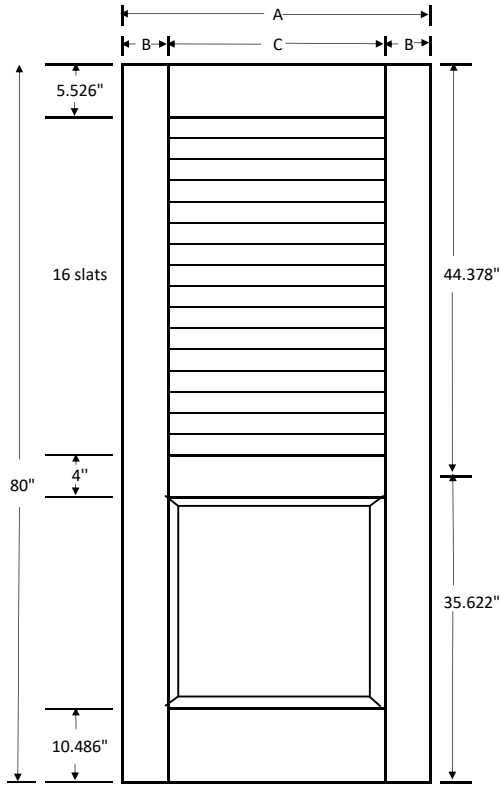

Spec Sheet

False Louver - Louver over Panel Large Slats

Doors
80"

Doors
84"

Doors
96"

Door Width	Stile Width	Rail length
A	B	C
12"	2"	8"
14"	2"	10"
16"	2"	12"
18"	3-3/8"	11-1/4"
20"	3-3/8"	13-1/4"
22"	3-3/8"	15-1/4"
24"	4-3/8"	15-1/4"
26"	4-3/8"	17-1/4"
28"	4-3/8"	19-1/4"
30"	4-3/8"	21-1/4"
32"	4-3/8"	23-1/4"
34"	4-3/8"	25-1/4"
36"	4-3/8"	27-1/4"

Lock Rail can also be centered at 46.092"
or in steps of 2.286"