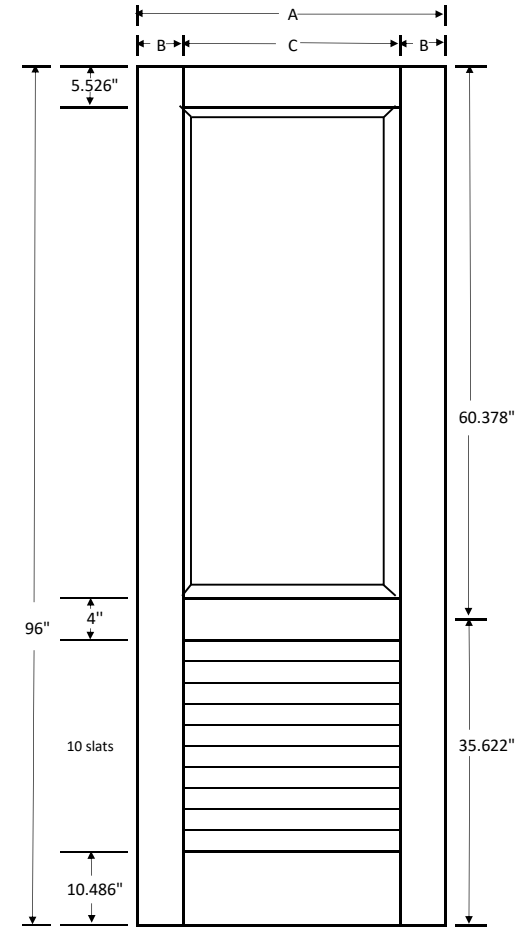

Spec Sheet

False Louver - Panel over Louver Large Slats

Doors
80"

Doors
84"

Doors
96"

Door Width	Stile Width	Rail length
A	B	C
12"	2"	8"
14"	2"	10"
16"	2"	12"
18"	3-3/8"	11-1/4"
20"	3-3/8"	13-1/4"
22"	3-3/8"	15-1/4"
24"	4-3/8"	15-1/4"
26"	4-3/8"	17-1/4"
28"	4-3/8"	19-1/4"
30"	4-3/8"	21-1/4"
32"	4-3/8"	23-1/4"
34"	4-3/8"	25-1/4"
36"	4-3/8"	27-1/4"

Lock Rail can also be centered at 46.092"
or in steps of 2.286"