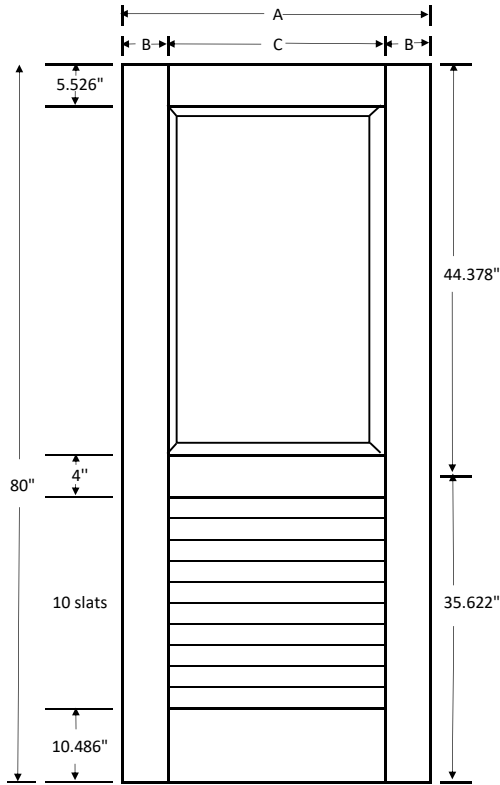

Spec Sheet

False Louver - Panel over Louver Large Slats

Doors
80"

Doors
84"

Doors
96"

Door Width	Stile Width	Rail length
A	B	C
12"	2"	8"
14"	2"	10"
16"	2"	12"
18"	3-3/8"	11-1/4"
20"	3-3/8"	13-1/4"
22"	3-3/8"	15-1/4"
24"	4-3/8"	15-1/4"
26"	4-3/8"	17-1/4"
28"	4-3/8"	19-1/4"
30"	4-3/8"	21-1/4"
32"	4-3/8"	23-1/4"
34"	4-3/8"	25-1/4"
36"	4-3/8"	27-1/4"

Lock Rail can also be centered at 46.092"
or in steps of 2.286"