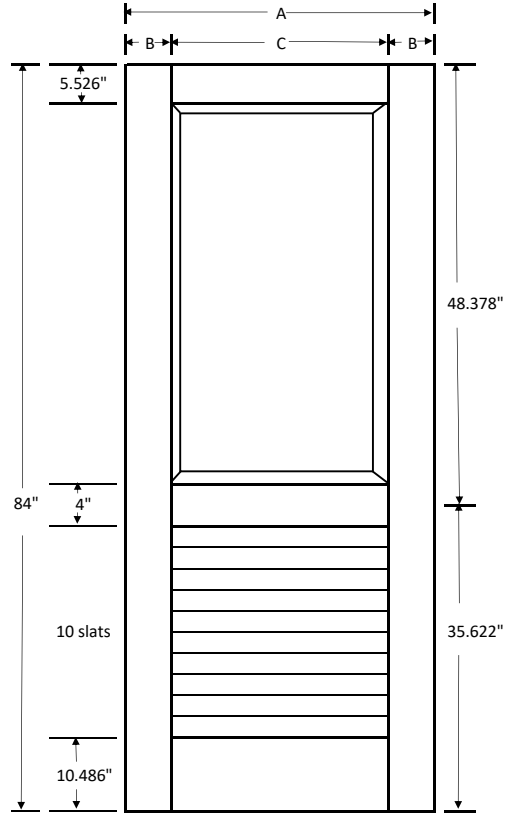

Spec Sheet

False Louver - Panel over Louver Large Slats

Doors
80"

Doors
84"

Doors
96"

Door Width	Stile Width	Rail length
A	B	C
12"	2"	8"
14"	2"	10"
16"	2"	12"
18"	3-3/8"	11-1/4"
20"	3-3/8"	13-1/4"
22"	3-3/8"	15-1/4"
24"	4-3/8"	15-1/4"
26"	4-3/8"	17-1/4"
28"	4-3/8"	19-1/4"
30"	4-3/8"	21-1/4"
32"	4-3/8"	23-1/4"
34"	4-3/8"	25-1/4"
36"	4-3/8"	27-1/4"

Lock Rail can also be centered at 46.092"
or in steps of 2.286"