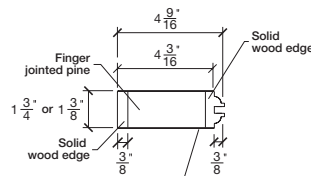

Technical drawings 6/8 - 7/0 - 8/0

One Lite Door / Prairie - U.S. specs

www.pbidoors.com

Aluminum grill color

- # 1XX0 = Gold (Brass)
- # 1XX1 = Chrome
- # 1XX2 = Flat Silver
- # 1XX5 = Venetian Bronze
- # 1XX9 = Stainless

SIDERAIL