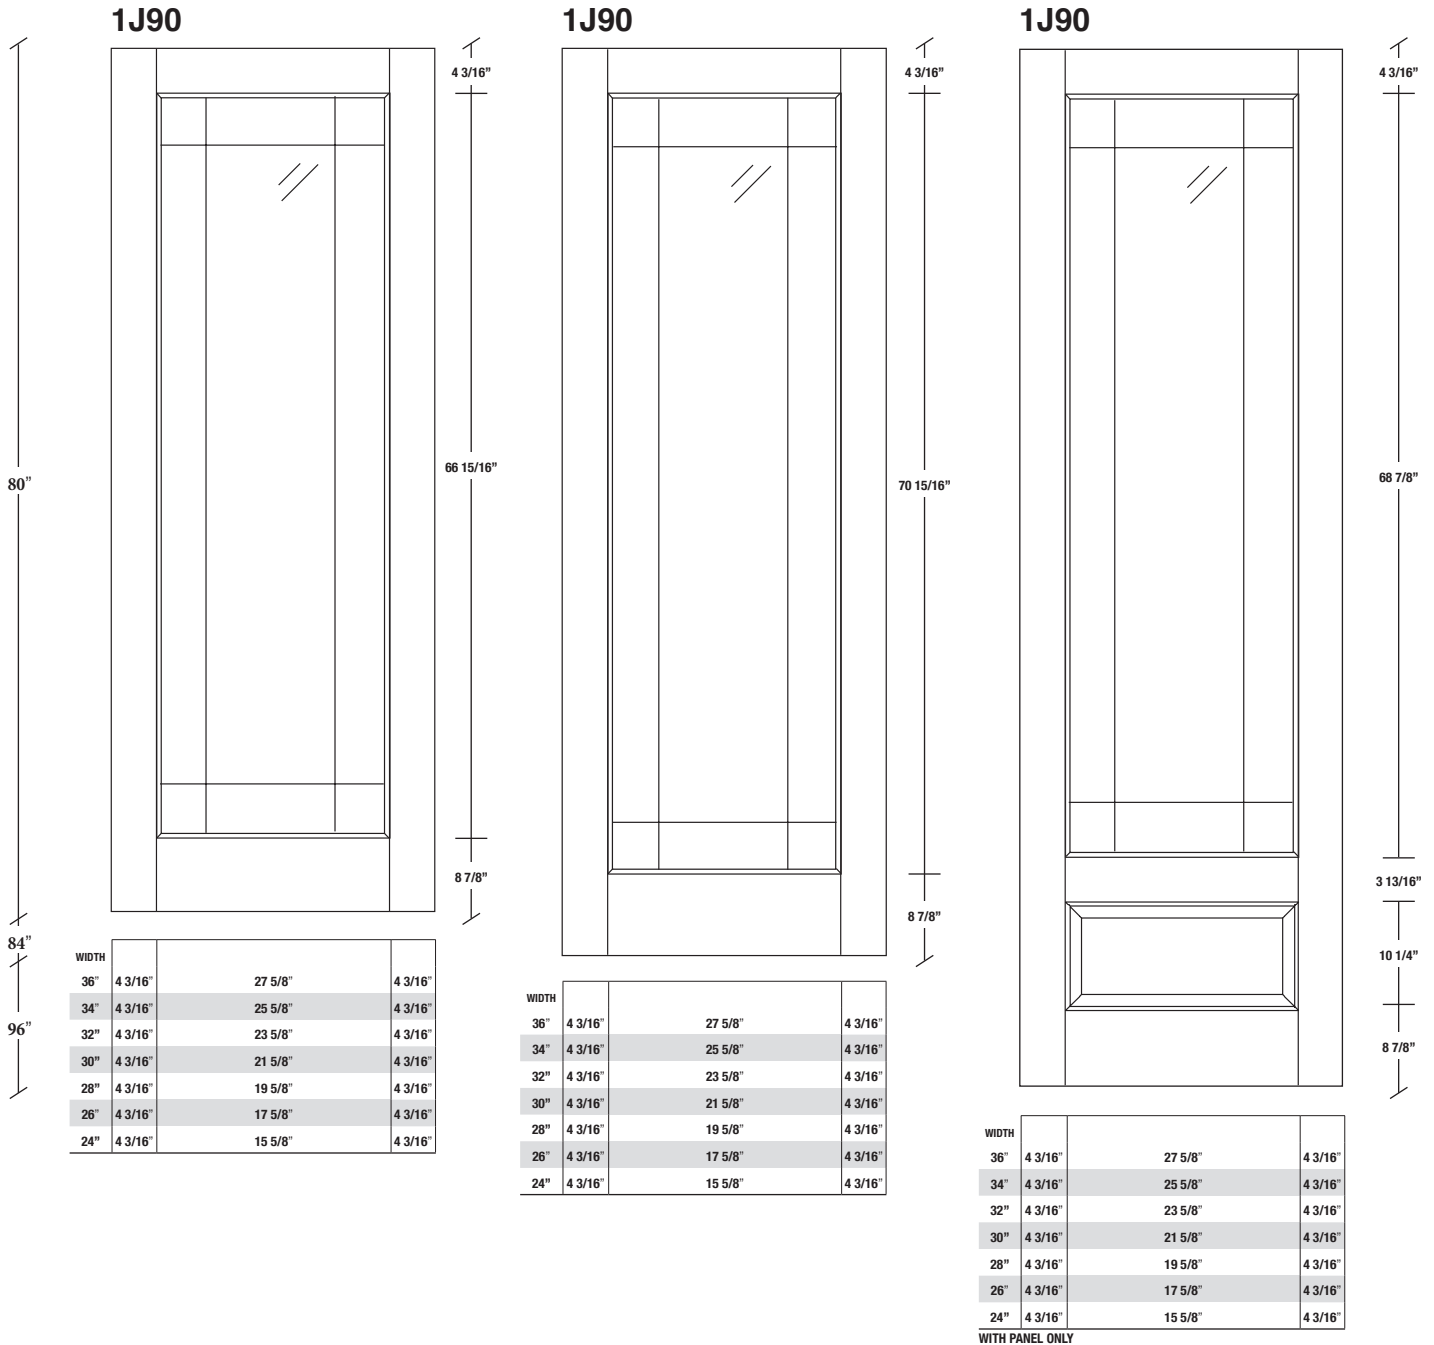

Technical drawings 6/8 - 7/0 - 8/0

One Lite Door / Prairie - U.S. specs

www.pbidoors.com

Aluminum grill color

- # 1XX0 = Gold (Brass)
- # 1XX1 = Chrome
- # 1XX2 = Flat Silver
- # 1XX5 = Venetian Bronze
- # 1XX9 = Stainless