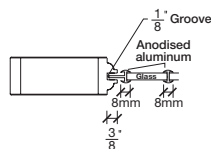

Technical drawings 6/8 - 7/0 - 8/0

One Lite Door / Prairie - U.S. specs

www.pbidoors.com

Aluminum grill color

- # 1XX0 = Gold (Brass)
- # 1XX1 = Chrome
- # 1XX2 = Flat Silver
- # 1XX5 = Venetian Bronze
- # 1XX9 = Stainless