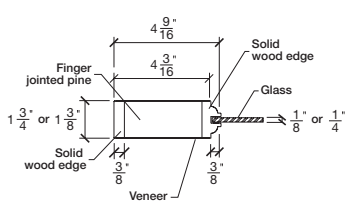

Technical drawings 6/8 - 7/0 - 8/0

One Lite Door - U.S. specs

www.pbidoors.com

WIDTH			
36"	4 3/16"	27 5/8"	4 3/16"
34"	4 3/16"	25 5/8"	4 3/16"
32"	4 3/16"	23 5/8"	4 3/16"
30"	4 3/16"	21 5/8"	4 3/16"
28"	4 3/16"	19 5/8"	4 3/16"
26"	4 3/16"	17 5/8"	4 3/16"
24"	4 3/16"	15 5/8"	4 3/16"
22"	4 3/16"	13 5/8"	4 3/16"
20"	4 3/16"	11 5/8"	4 3/16"
18"	4 3/16"	9 5/8"	4 3/16"
16"	4 3/16"	7 5/8"	4 3/16"
15"	2 1/16"	10 7/8"	2 1/16"
14"	2 1/16"	9 7/8"	2 1/16"
12"	2 1/16"	7 7/8"	2 1/16"

WIDTH			
36"	4 3/16"	27 5/8"	4 3/16"
34"	4 3/16"	25 5/8"	4 3/16"
32"	4 3/16"	23 5/8"	4 3/16"
30"	4 3/16"	21 5/8"	4 3/16"
28"	4 3/16"	19 5/8"	4 3/16"
26"	4 3/16"	17 5/8"	4 3/16"
24"	4 3/16"	15 5/8"	4 3/16"
22"	4 3/16"	13 5/8"	4 3/16"
20"	4 3/16"	11 5/8"	4 3/16"
18"	4 3/16"	9 5/8"	4 3/16"
16"	4 3/16"	7 5/8"	4 3/16"
15"	2 1/16"	10 7/8"	2 1/16"
14"	2 1/16"	9 7/8"	2 1/16"
12"	2 1/16"	7 7/8"	2 1/16"