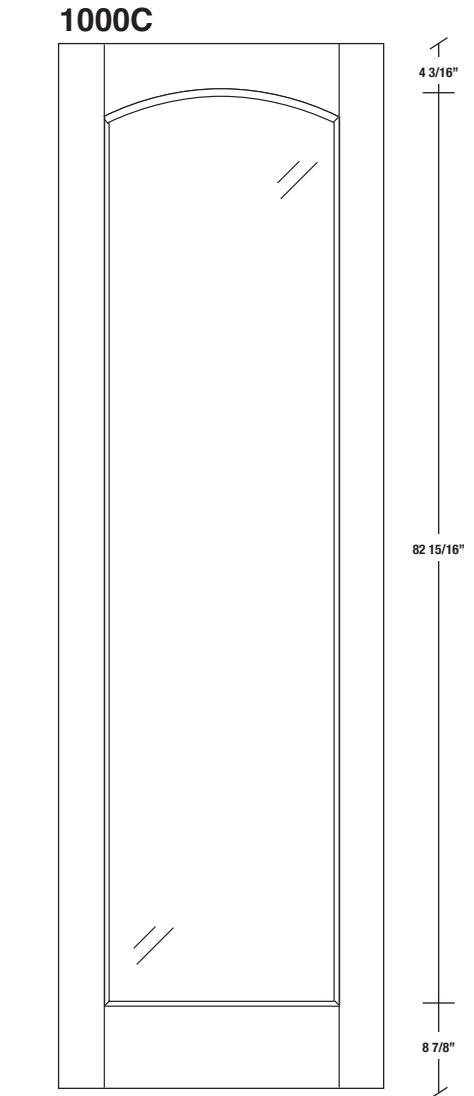

Technical drawings 6/8 - 7/0 - 8/0

One Lite Door - U.S. specs

www.pbidoors.com

WIDTH			
36"	4 3/16"	27 5/8"	4 3/16"
34"	4 3/16"	25 5/8"	4 3/16"
32"	4 3/16"	23 5/8"	4 3/16"
30"	4 3/16"	21 5/8"	4 3/16"
28"	4 3/16"	19 5/8"	4 3/16"
26"	4 3/16"	17 5/8"	4 3/16"
24"	4 3/16"	15 5/8"	4 3/16"
22"	4 3/16"	13 5/8"	4 3/16"
20"	4 3/16"	11 5/8"	4 3/16"
18"	4 3/16"	9 5/8"	4 3/16"
16"	4 3/16"	7 5/8"	4 3/16"
15"	2 1/16"	10 7/8"	2 1/16"
14"	2 1/16"	9 7/8"	2 1/16"
12"	2 1/16"	7 7/8"	2 1/16"

WIDTH			
36"	4 3/16"	27 5/8"	4 3/16"
34"	4 3/16"	25 5/8"	4 3/16"
32"	4 3/16"	23 5/8"	4 3/16"
30"	4 3/16"	21 5/8"	4 3/16"
28"	4 3/16"	19 5/8"	4 3/16"
26"	4 3/16"	17 5/8"	4 3/16"
24"	4 3/16"	15 5/8"	4 3/16"
22"	4 3/16"	13 5/8"	4 3/16"
20"	4 3/16"	11 5/8"	4 3/16"
18"	4 3/16"	9 5/8"	4 3/16"
16"	4 3/16"	7 5/8"	4 3/16"
15"	2 1/16"	10 7/8"	2 1/16"
14"	2 1/16"	9 7/8"	2 1/16"
12"	2 1/16"	7 7/8"	2 1/16"