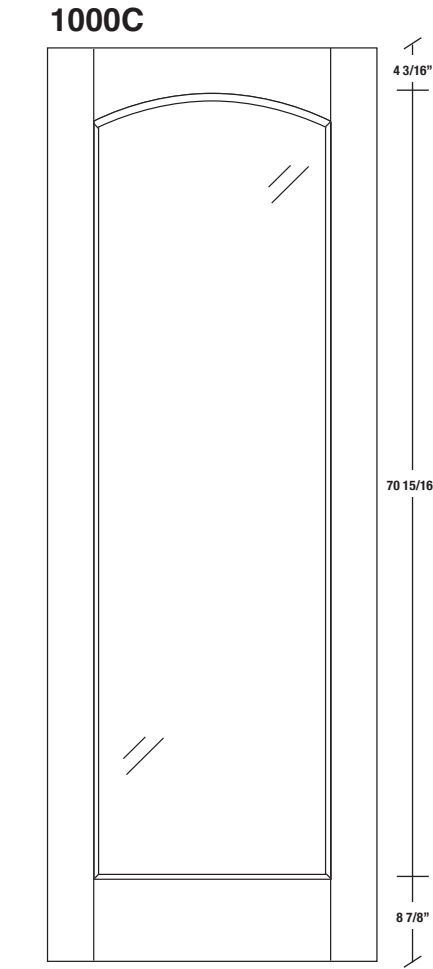

Technical drawings 6/8 - 7/0 - 8/0

One Lite Door - U.S. specs

www.pbidoors.com

WIDTH			
36"	4 3/16"	27 5/8"	4 3/16"
34"	4 3/16"	25 5/8"	4 3/16"
32"	4 3/16"	23 5/8"	4 3/16"
30"	4 3/16"	21 5/8"	4 3/16"
28"	4 3/16"	19 5/8"	4 3/16"
26"	4 3/16"	17 5/8"	4 3/16"
24"	4 3/16"	15 5/8"	4 3/16"
22"	4 3/16"	13 5/8"	4 3/16"
20"	4 3/16"	11 5/8"	4 3/16"
18"	4 3/16"	9 5/8"	4 3/16"
16"	4 3/16"	7 5/8"	4 3/16"
15"	2 1/16"	10 7/8"	2 1/16"
14"	2 1/16"	9 7/8"	2 1/16"
12"	2 1/16"	7 7/8"	2 1/16"

WIDTH			
36"	4 3/16"	27 5/8"	4 3/16"
34"	4 3/16"	25 5/8"	4 3/16"
32"	4 3/16"	23 5/8"	4 3/16"
30"	4 3/16"	21 5/8"	4 3/16"
28"	4 3/16"	19 5/8"	4 3/16"
26"	4 3/16"	17 5/8"	4 3/16"
24"	4 3/16"	15 5/8"	4 3/16"
22"	4 3/16"	13 5/8"	4 3/16"
20"	4 3/16"	11 5/8"	4 3/16"
18"	4 3/16"	9 5/8"	4 3/16"
16"	4 3/16"	7 5/8"	4 3/16"
15"	2 1/16"	10 7/8"	2 1/16"
14"	2 1/16"	9 7/8"	2 1/16"
12"	2 1/16"	7 7/8"	2 1/16"