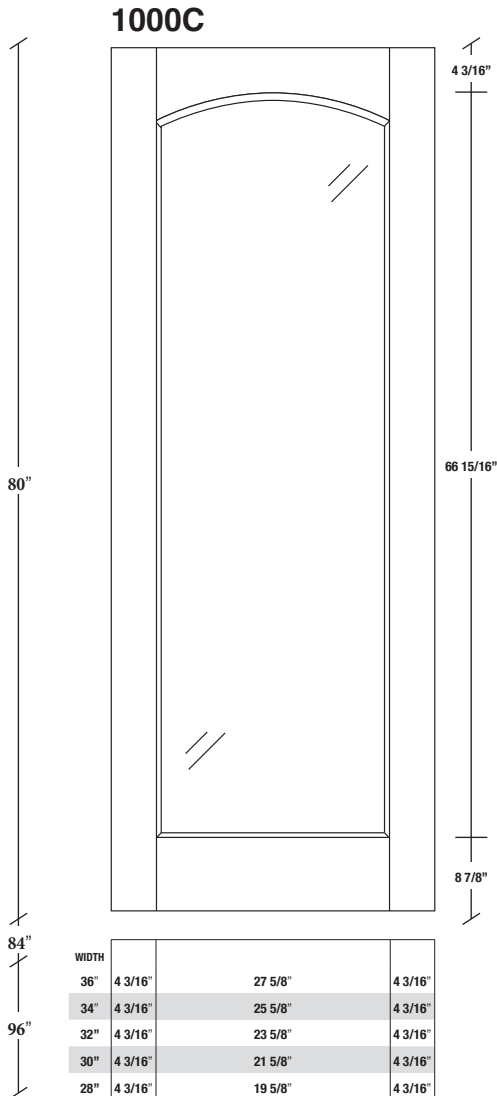

Technical drawings 6/8 - 7/0 - 8/0

One Lite Door - U.S. specs

www.pbidoors.com

WIDTH			
36"	4 3/16"	27 5/8"	4 3/16"
34"	4 3/16"	25 5/8"	4 3/16"
32"	4 3/16"	23 5/8"	4 3/16"
30"	4 3/16"	21 5/8"	4 3/16"
28"	4 3/16"	19 5/8"	4 3/16"
26"	4 3/16"	17 5/8"	4 3/16"
24"	4 3/16"	15 5/8"	4 3/16"
22"	4 3/16"	13 5/8"	4 3/16"
20"	4 3/16"	11 5/8"	4 3/16"
18"	4 3/16"	9 5/8"	4 3/16"
16"	4 3/16"	7 5/8"	4 3/16"
15"	2 1/16"	10 7/8"	2 1/16"
14"	2 1/16"	9 7/8"	2 1/16"
12"	2 1/16"	7 7/8"	2 1/16"

WIDTH			
36"	4 3/16"	27 5/8"	4 3/16"
34"	4 3/16"	25 5/8"	4 3/16"
32"	4 3/16"	23 5/8"	4 3/16"
30"	4 3/16"	21 5/8"	4 3/16"
28"	4 3/16"	19 5/8"	4 3/16"
26"	4 3/16"	17 5/8"	4 3/16"
24"	4 3/16"	15 5/8"	4 3/16"
22"	4 3/16"	13 5/8"	4 3/16"
20"	4 3/16"	11 5/8"	4 3/16"
18"	4 3/16"	9 5/8"	4 3/16"
16"	4 3/16"	7 5/8"	4 3/16"
15"	2 1/16"	10 7/8"	2 1/16"
14"	2 1/16"	9 7/8"	2 1/16"
12"	2 1/16"	7 7/8"	2 1/16"