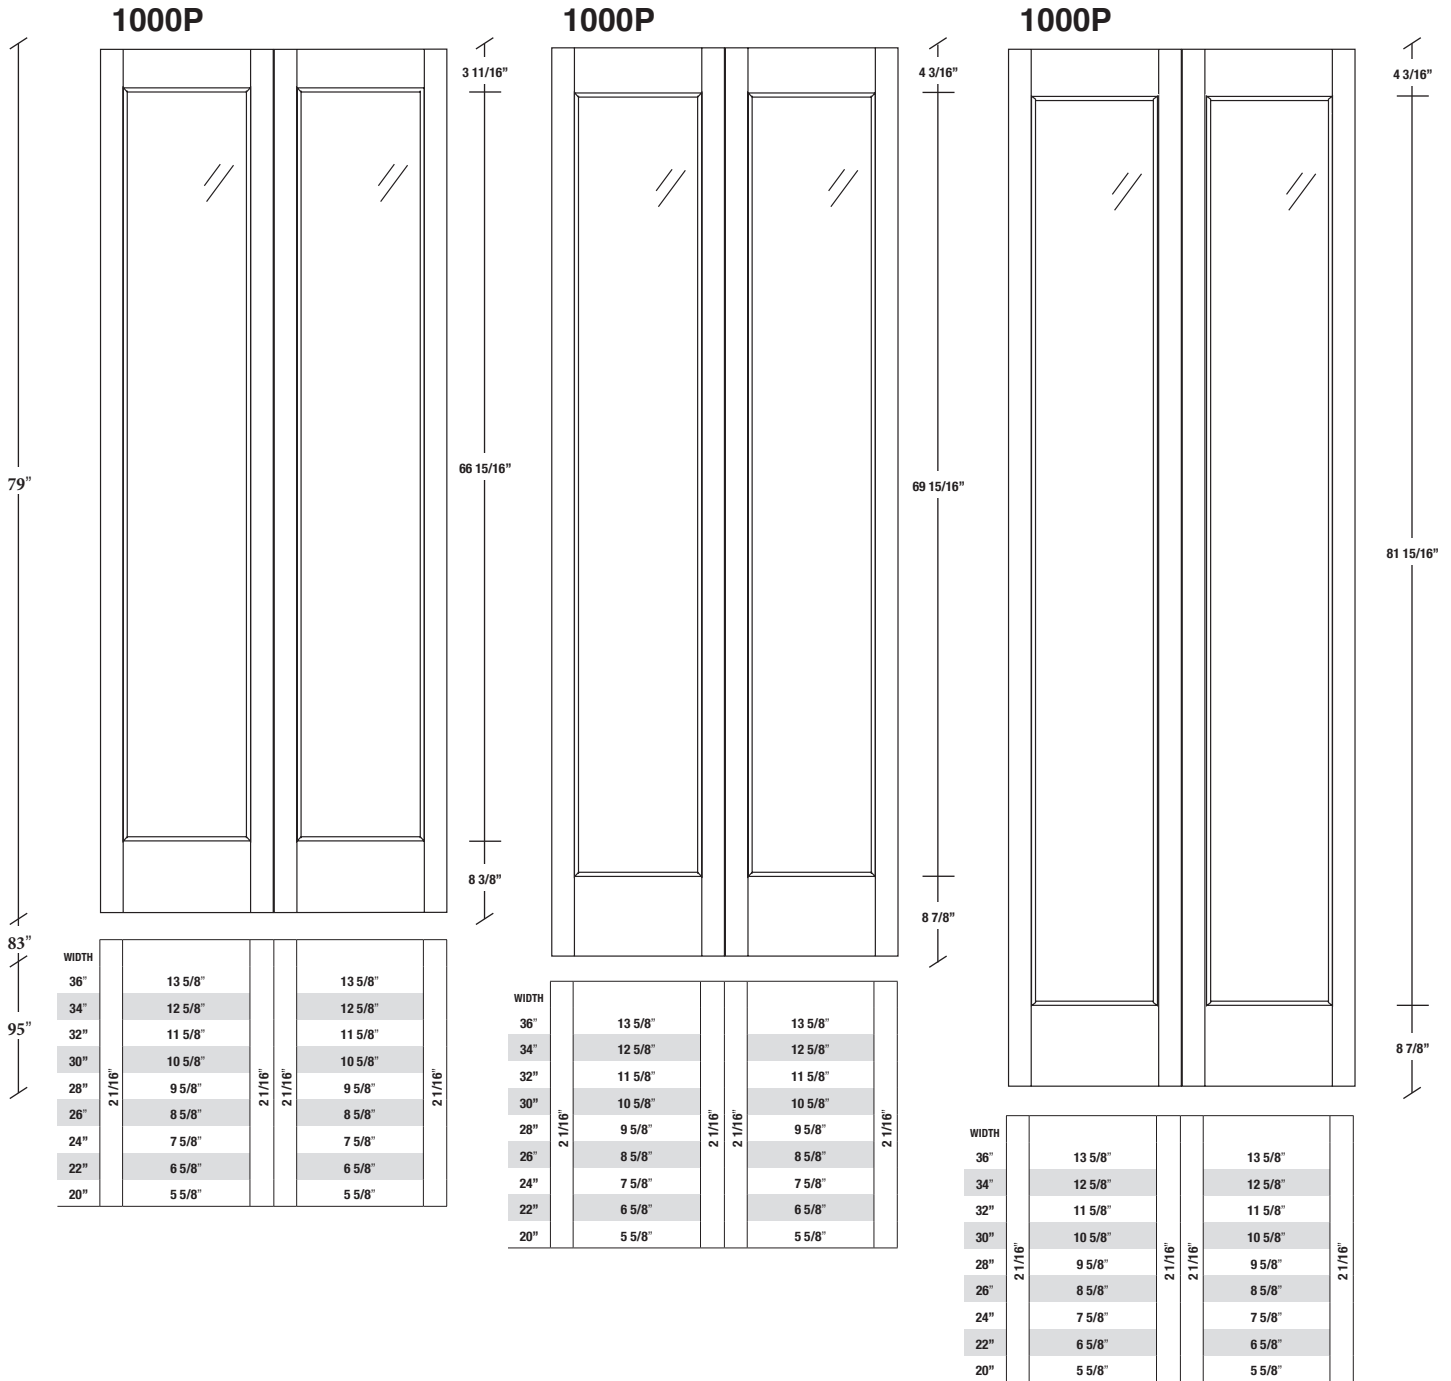

# Technical drawings 6/7 - 6/11 - 7/11

One Lite Bifold Door - U.S. specs

www.pbidoors.com

1 3/8" SIDERAIL