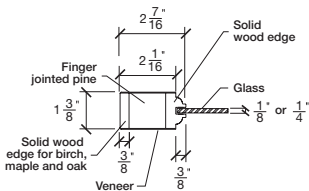

# Technical drawings 6/7 - 6/11 - 7/11

One Lite Bifold Door - U.S. specs

www.pbidoors.com

1 3/8" SIDERAIL