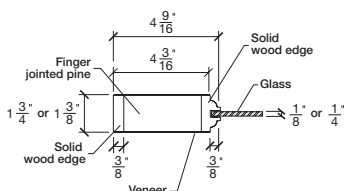

# Technical drawings 6/8 - 7/0 - 8/0

One Lite Door - U.S. specs

www.pbidoors.com

FOR SMALLER SIZES REFER TO MODEL #1000C P.3

FOR SMALLER SIZES REFER TO MODEL #1000C P.3

FOR SMALLER SIZES REFER TO MODEL #1000C P.3