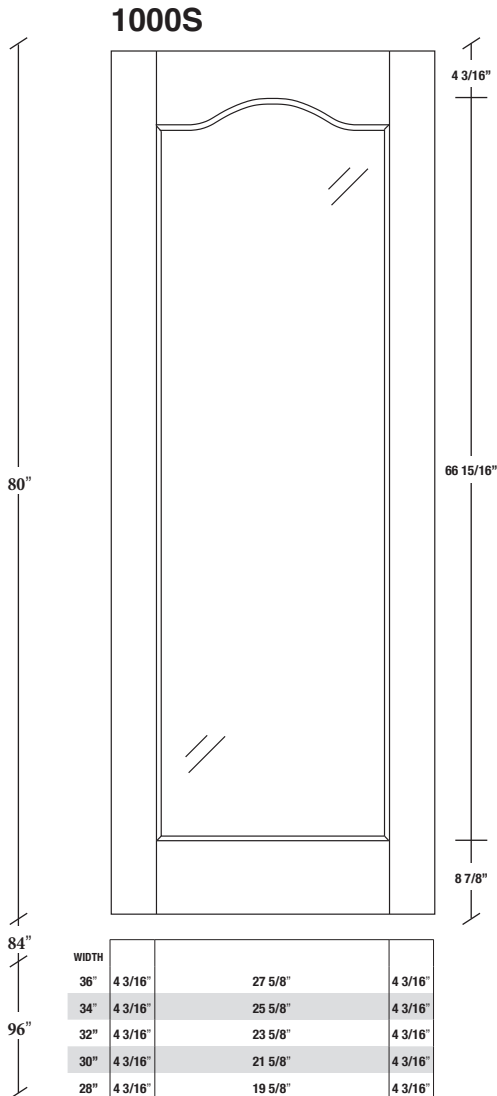

# Technical drawings 6/8 - 7/0 - 8/0

One Lite Door - U.S. specs

www.pbidoors.com

FOR SMALLER SIZES REFER TO MODEL #1000C P.3

FOR SMALLER SIZES REFER TO MODEL #1000C P.3

FOR SMALLER SIZES REFER TO MODEL #1000C P.3