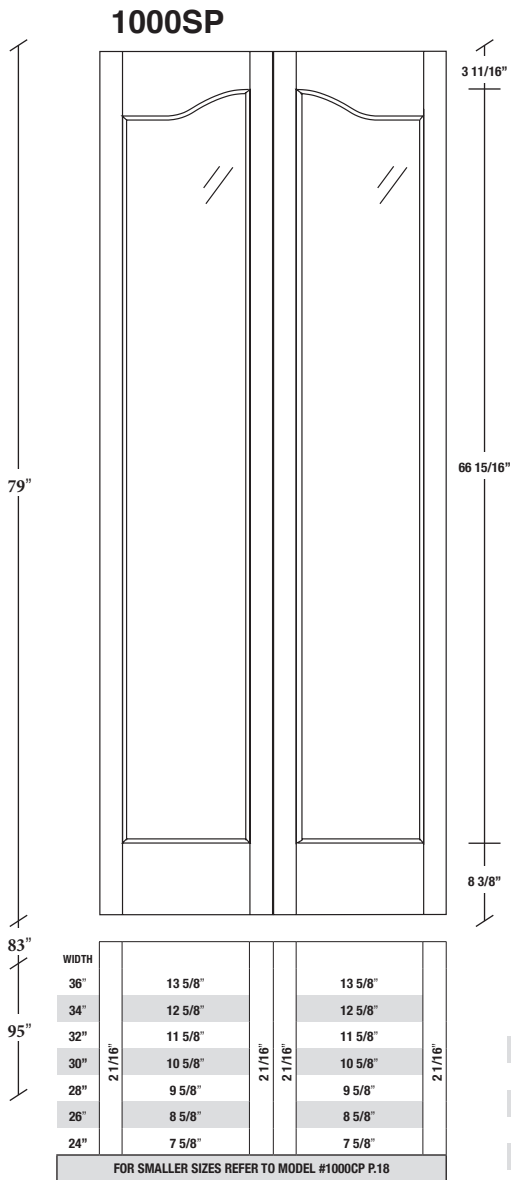

Technical drawings 6/7 - 6/11 - 7/11

One Lite Bifold Door - U.S. specs

www.pbidoors.com

1 3/8" SIDERAIL