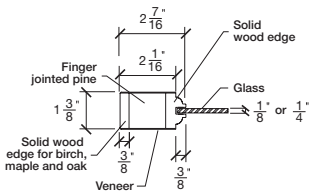

Technical drawings 6/7 - 6/11 - 7/11

One Lite Bifold Door - U.S. specs

www.pbidoors.com

1 3/8" SIDERAIL