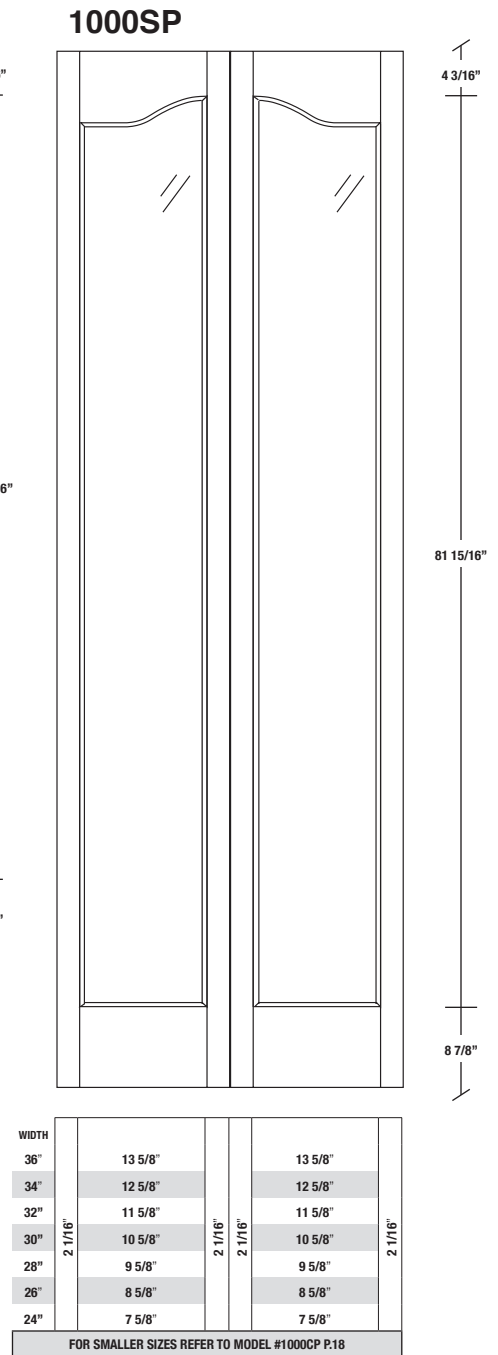

Technical drawings 6/7 - 6/11 - 7/11

One Lite Bifold Door - U.S. specs

www.pbidoors.com

1 3/8" SIDERAIL