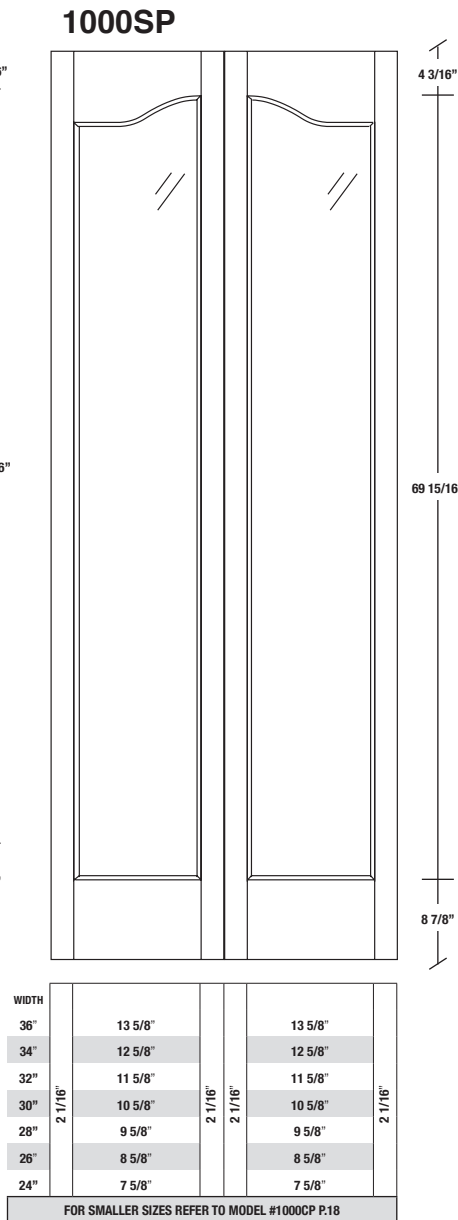

Technical drawings 6/7 - 6/11 - 7/11

One Lite Bifold Door - U.S. specs

www.pbidoors.com

1 3/8" SIDERAIL