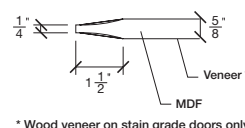

5/8\"/>

* Wood veneer on stain grade doors only

février 2018 (revision 01)