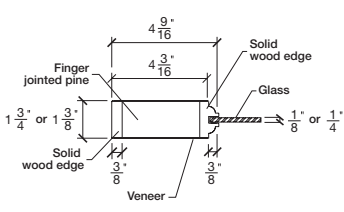

Technical drawings 6/8 - 7/0 - 8/0

One Lite Door - U.S. specs

www.pbidoors.com

WIDTH			
36"	4 3/16"	27 5/8"	4 3/16"
34"	4 3/16"	25 5/8"	4 3/16"
32"	4 3/16"	23 5/8"	4 3/16"
30"	4 3/16"	21 5/8"	4 3/16"
28"	4 3/16"	19 5/8"	4 3/16"
26"	4 3/16"	17 5/8"	4 3/16"
24"	4 3/16"	15 5/8"	4 3/16"
22"	4 3/16"	13 5/8"	4 3/16"
20"	4 3/16"	11 5/8"	4 3/16"
18"	4 3/16"	9 5/8"	4 3/16"
16"	4 3/16"	7 5/8"	4 3/16"
15"	2 1/16"	10 7/8"	2 1/16"
14"	2 1/16"	9 7/8"	2 1/16"
12"	2 1/16"	7 7/8"	2 1/16"

WIDTH			
36"	4 3/16"	27 5/8"	4 3/16"
34"	4 3/16"	25 5/8"	4 3/16"
32"	4 3/16"	23 5/8"	4 3/16"
30"	4 3/16"	21 5/8"	4 3/16"
28"	4 3/16"	19 5/8"	4 3/16"
26"	4 3/16"	17 5/8"	4 3/16"
24"	4 3/16"	15 5/8"	4 3/16"
22"	4 3/16"	13 5/8"	4 3/16"
20"	4 3/16"	11 5/8"	4 3/16"
18"	4 3/16"	9 5/8"	4 3/16"
16"	4 3/16"	7 5/8"	4 3/16"
15"	2 1/16"	10 7/8"	2 1/16"
14"	2 1/16"	9 7/8"	2 1/16"
12"	2 1/16"	7 7/8"	2 1/16"