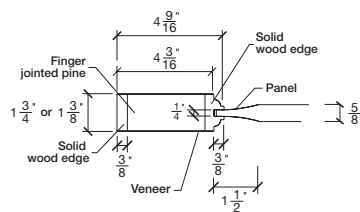

Technical drawings 6/8 - 7/0 - 8/0

One Lite Door - U.S. specs

www.pbidoors.com

WIDTH			
36"	4 3/16"	27 5/8"	4 3/16"
34"	4 3/16"	25 5/8"	4 3/16"
32"	4 3/16"	23 5/8"	4 3/16"
30"	4 3/16"	21 5/8"	4 3/16"
28"	4 3/16"	19 5/8"	4 3/16"
26"	4 3/16"	17 5/8"	4 3/16"
24"	4 3/16"	15 5/8"	4 3/16"
22"	4 3/16"	13 5/8"	4 3/16"
20"	4 3/16"	11 5/8"	4 3/16"
18"	4 3/16"	9 5/8"	4 3/16"
16"	4 3/16"	7 5/8"	4 3/16"
15"	2 1/16"	10 7/8"	2 1/16"
14"	2 1/16"	9 7/8"	2 1/16"
12"	2 1/16"	7 7/8"	2 1/16"

WIDTH			
36"	4 3/16"	27 5/8"	4 3/16"
34"	4 3/16"	25 5/8"	4 3/16"
32"	4 3/16"	23 5/8"	4 3/16"
30"	4 3/16"	21 5/8"	4 3/16"
28"	4 3/16"	19 5/8"	4 3/16"
26"	4 3/16"	17 5/8"	4 3/16"
24"	4 3/16"	15 5/8"	4 3/16"
22"	4 3/16"	13 5/8"	4 3/16"
20"	4 3/16"	11 5/8"	4 3/16"
18"	4 3/16"	9 5/8"	4 3/16"
16"	4 3/16"	7 5/8"	4 3/16"
15"	2 1/16"	10 7/8"	2 1/16"
14"	2 1/16"	9 7/8"	2 1/16"
12"	2 1/16"	7 7/8"	2 1/16"

WIDTH			
36"	4 3/16"	27 5/8"	4 3/16"
34"	4 3/16"	25 5/8"	4 3/16"
32"	4 3/16"	23 5/8"	4 3/16"
30"	4 3/16"	21 5/8"	4 3/16"
28"	4 3/16"	19 5/8"	4 3/16"
26"	4 3/16"	17 5/8"	4 3/16"
24"	4 3/16"	15 5/8"	4 3/16"
22"	4 3/16"	13 5/8"	4 3/16"
20"	4 3/16"	11 5/8"	4 3/16"
18"	4 3/16"	9 5/8"	4 3/16"
16"	4 3/16"	7 5/8"	4 3/16"
15"	2 1/16"	10 7/8"	2 1/16"
14"	2 1/16"	9 7/8"	2 1/16"
12"	2 1/16"	7 7/8"	2 1/16"

SIDERAIL

* Wood veneer on stain grade doors only

février 2018 (revision 01)