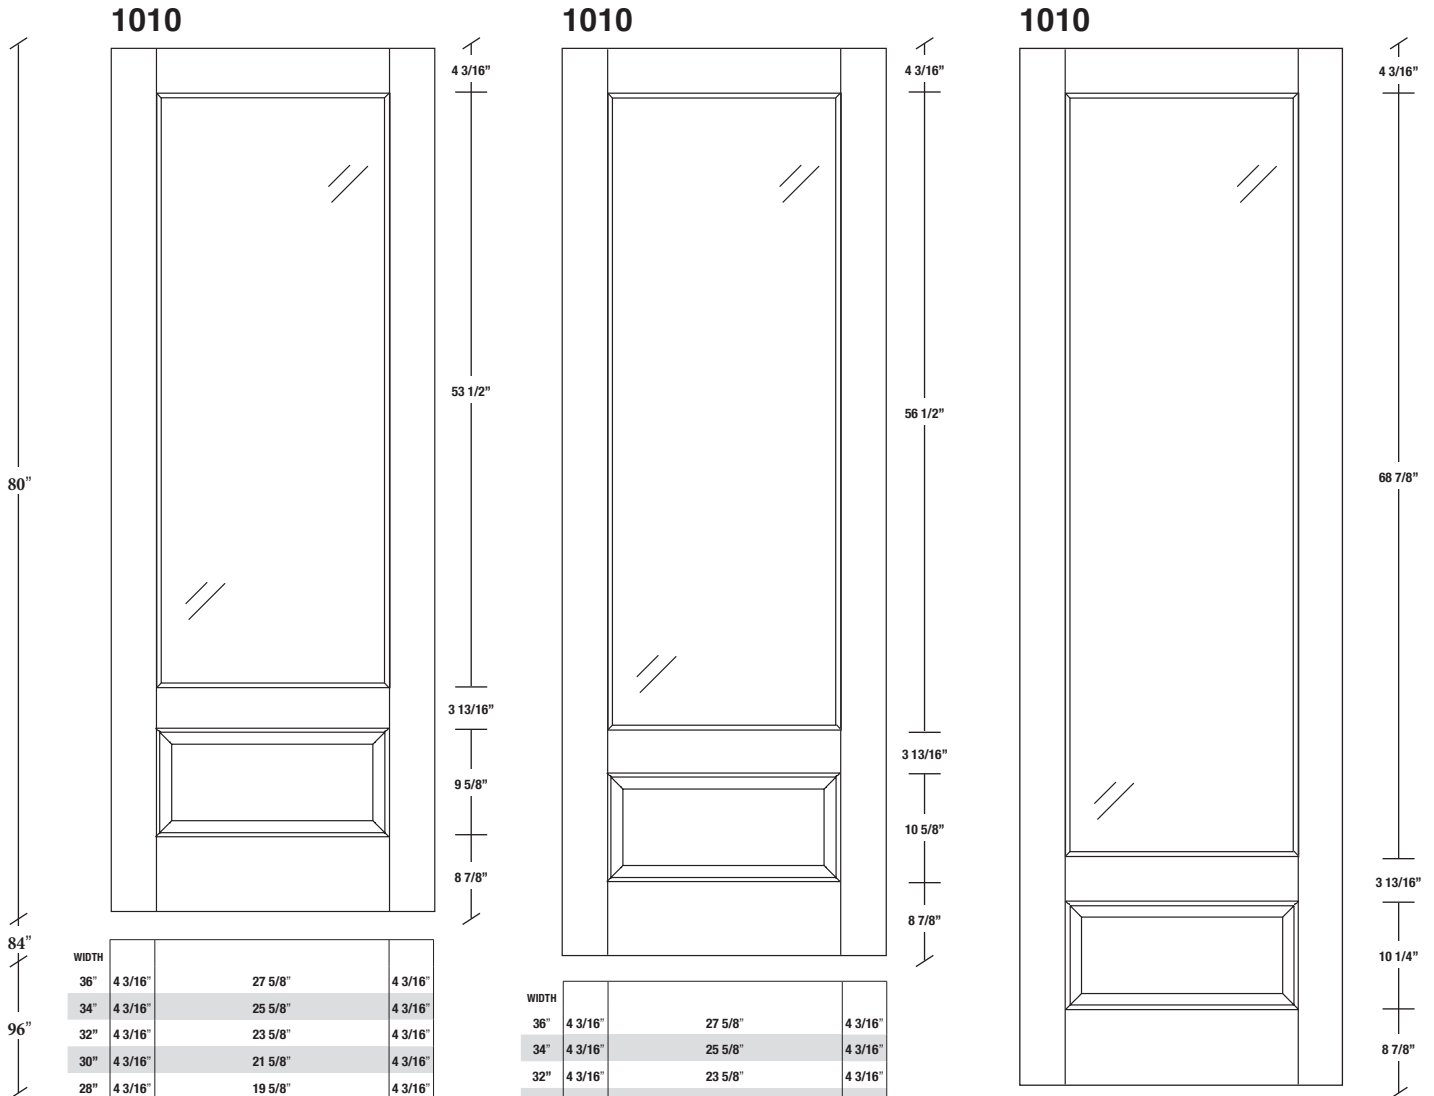

Technical drawings 6/8 - 7/0 - 8/0

One Lite Door - U.S. specs

www.pbidoors.com

WIDTH			
36"	4 3/16"	27 5/8"	4 3/16"
34"	4 3/16"	25 5/8"	4 3/16"
32"	4 3/16"	23 5/8"	4 3/16"
30"	4 3/16"	21 5/8"	4 3/16"
28"	4 3/16"	19 5/8"	4 3/16"
26"	4 3/16"	17 5/8"	4 3/16"
24"	4 3/16"	15 5/8"	4 3/16"
22"	4 3/16"	13 5/8"	4 3/16"
20"	4 3/16"	11 5/8"	4 3/16"
18"	4 3/16"	9 5/8"	4 3/16"
16"	4 3/16"	7 5/8"	4 3/16"
15"	2 1/16"	10 7/8"	2 1/16"
14"	2 1/16"	9 7/8"	2 1/16"
12"	2 1/16"	7 7/8"	2 1/16"

WIDTH			
36"	4 3/16"	27 5/8"	4 3/16"
34"	4 3/16"	25 5/8"	4 3/16"
32"	4 3/16"	23 5/8"	4 3/16"
30"	4 3/16"	21 5/8"	4 3/16"
28"	4 3/16"	19 5/8"	4 3/16"
26"	4 3/16"	17 5/8"	4 3/16"
24"	4 3/16"	15 5/8"	4 3/16"
22"	4 3/16"	13 5/8"	4 3/16"
20"	4 3/16"	11 5/8"	4 3/16"
18"	4 3/16"	9 5/8"	4 3/16"
16"	4 3/16"	7 5/8"	4 3/16"
15"	2 1/16"	10 7/8"	2 1/16"
14"	2 1/16"	9 7/8"	2 1/16"
12"	2 1/16"	7 7/8"	2 1/16"