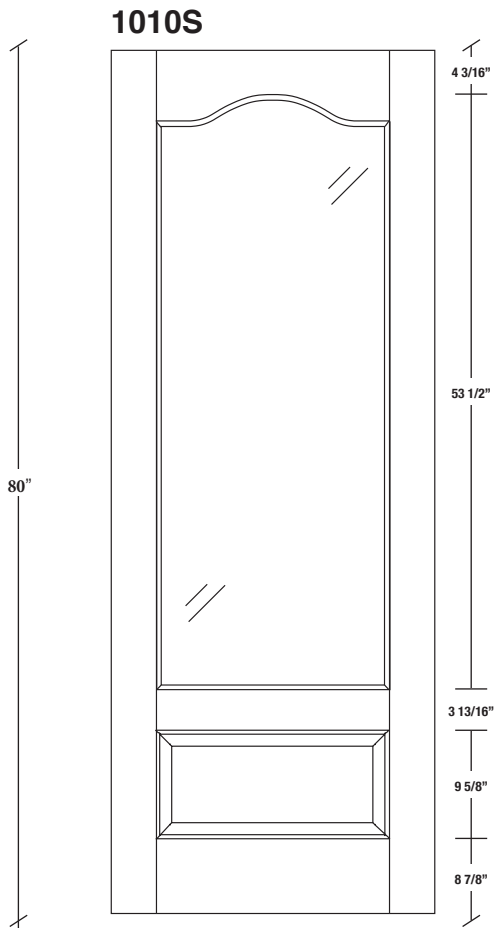

Technical drawings 6/8 - 7/0 - 8/0

One Lite Door - U.S. specs

www.pbidoors.com

WIDTH			
36"	4 3/16"	27 5/8"	4 3/16"
34"	4 3/16"	25 5/8"	4 3/16"
32"	4 3/16"	23 5/8"	4 3/16"
30"	4 3/16"	21 5/8"	4 3/16"
28"	4 3/16"	19 5/8"	4 3/16"
26"	4 3/16"	17 5/8"	4 3/16"
24"	4 3/16"	15 5/8"	4 3/16"

FOR SMALLER SIZES REFER TO MODEL #1010C P.9

WIDTH			
36"	4 3/16"	27 5/8"	4 3/16"
34"	4 3/16"	25 5/8"	4 3/16"
32"	4 3/16"	23 5/8"	4 3/16"
30"	4 3/16"	21 5/8"	4 3/16"
28"	4 3/16"	19 5/8"	4 3/16"
26"	4 3/16"	17 5/8"	4 3/16"
24"	4 3/16"	15 5/8"	4 3/16"

FOR SMALLER SIZES REFER TO MODEL #1010C P.9

SIDERAIL

SIDERAIL

PANEL

* Wood veneer on stain grade doors only

février 2018 (revision 01)