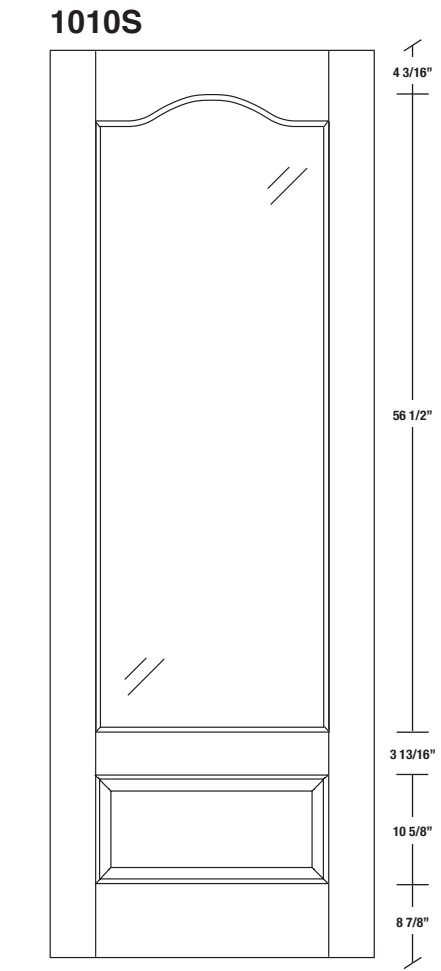

Technical drawings 6/8 - 7/0 - 8/0

One Lite Door - U.S. specs

www.pbidoors.com

WIDTH			
36"	4 3/16"	27 5/8"	4 3/16"
34"	4 3/16"	25 5/8"	4 3/16"
32"	4 3/16"	23 5/8"	4 3/16"
30"	4 3/16"	21 5/8"	4 3/16"
28"	4 3/16"	19 5/8"	4 3/16"
26"	4 3/16"	17 5/8"	4 3/16"
24"	4 3/16"	15 5/8"	4 3/16"

FOR SMALLER SIZES REFER TO MODEL #1010C P.9

WIDTH			
36"	4 3/16"	27 5/8"	4 3/16"
34"	4 3/16"	25 5/8"	4 3/16"
32"	4 3/16"	23 5/8"	4 3/16"
30"	4 3/16"	21 5/8"	4 3/16"
28"	4 3/16"	19 5/8"	4 3/16"
26"	4 3/16"	17 5/8"	4 3/16"
24"	4 3/16"	15 5/8"	4 3/16"

FOR SMALLER SIZES REFER TO MODEL #1010C P.9

SIDERAIL

SIDERAIL

PANEL

* Wood veneer on stain grade doors only

février 2018 (revision 01)