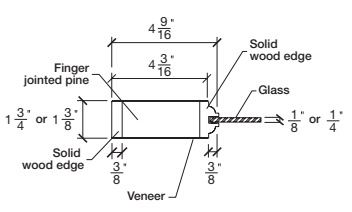

Technical drawings 6/8 - 7/0 - 8/0

One Lite Door - U.S. specs

www.pbidoors.com

WIDTH			
36"	4 3/16"	27 5/8"	4 3/16"
34"	4 3/16"	25 5/8"	4 3/16"
32"	4 3/16"	23 5/8"	4 3/16"
30"	4 3/16"	21 5/8"	4 3/16"
28"	4 3/16"	19 5/8"	4 3/16"
26"	4 3/16"	17 5/8"	4 3/16"
24"	4 3/16"	15 5/8"	4 3/16"

FOR SMALLER SIZES REFER TO MODEL #1010C P.9

WIDTH			
36"	4 3/16"	27 5/8"	4 3/16"
34"	4 3/16"	25 5/8"	4 3/16"
32"	4 3/16"	23 5/8"	4 3/16"
30"	4 3/16"	21 5/8"	4 3/16"
28"	4 3/16"	19 5/8"	4 3/16"
26"	4 3/16"	17 5/8"	4 3/16"
24"	4 3/16"	15 5/8"	4 3/16"

FOR SMALLER SIZES REFER TO MODEL #1010C P.9

WIDTH			
36"	4 3/16"	27 5/8"	4 3/16"
34"	4 3/16"	25 5/8"	4 3/16"
32"	4 3/16"	23 5/8"	4 3/16"
30"	4 3/16"	21 5/8"	4 3/16"
28"	4 3/16"	19 5/8"	4 3/16"
26"	4 3/16"	17 5/8"	4 3/16"
24"	4 3/16"	15 5/8"	4 3/16"

FOR SMALLER SIZES REFER TO MODEL #1010C P.9

SIDERAIL

* Wood veneer on stain grade doors only

février 2018 (revision 01)