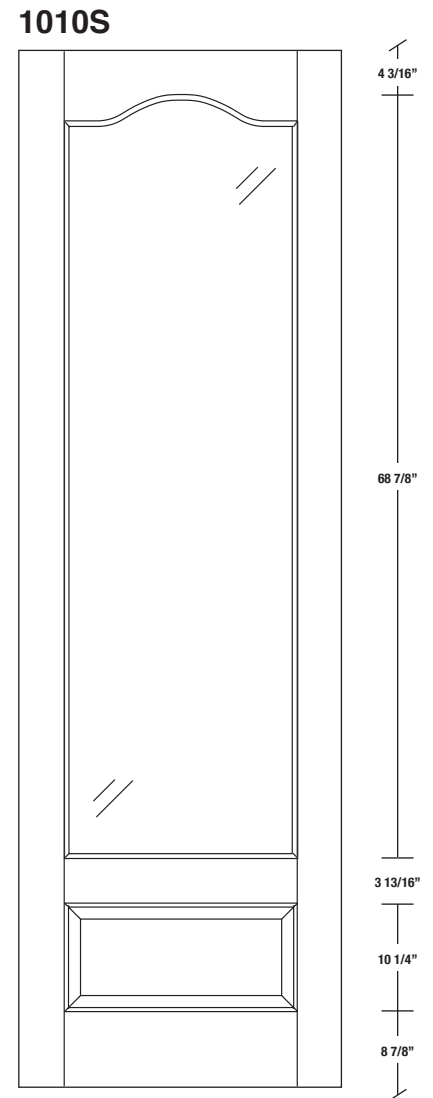

Technical drawings 6/8 - 7/0 - 8/0

One Lite Door - U.S. specs

www.pbidoors.com

WIDTH			
36"	4 3/16"	27 5/8"	4 3/16"
34"	4 3/16"	25 5/8"	4 3/16"
32"	4 3/16"	23 5/8"	4 3/16"
30"	4 3/16"	21 5/8"	4 3/16"
28"	4 3/16"	19 5/8"	4 3/16"
26"	4 3/16"	17 5/8"	4 3/16"
24"	4 3/16"	15 5/8"	4 3/16"

FOR SMALLER SIZES REFER TO MODEL #1010C P.9

WIDTH			
36"	4 3/16"	27 5/8"	4 3/16"
34"	4 3/16"	25 5/8"	4 3/16"
32"	4 3/16"	23 5/8"	4 3/16"
30"	4 3/16"	21 5/8"	4 3/16"
28"	4 3/16"	19 5/8"	4 3/16"
26"	4 3/16"	17 5/8"	4 3/16"
24"	4 3/16"	15 5/8"	4 3/16"

FOR SMALLER SIZES REFER TO MODEL #1010C P.9

SIDERAIL

SIDERAIL

PANEL

* Wood veneer on stain grade doors only

février 2018 (revision 01)