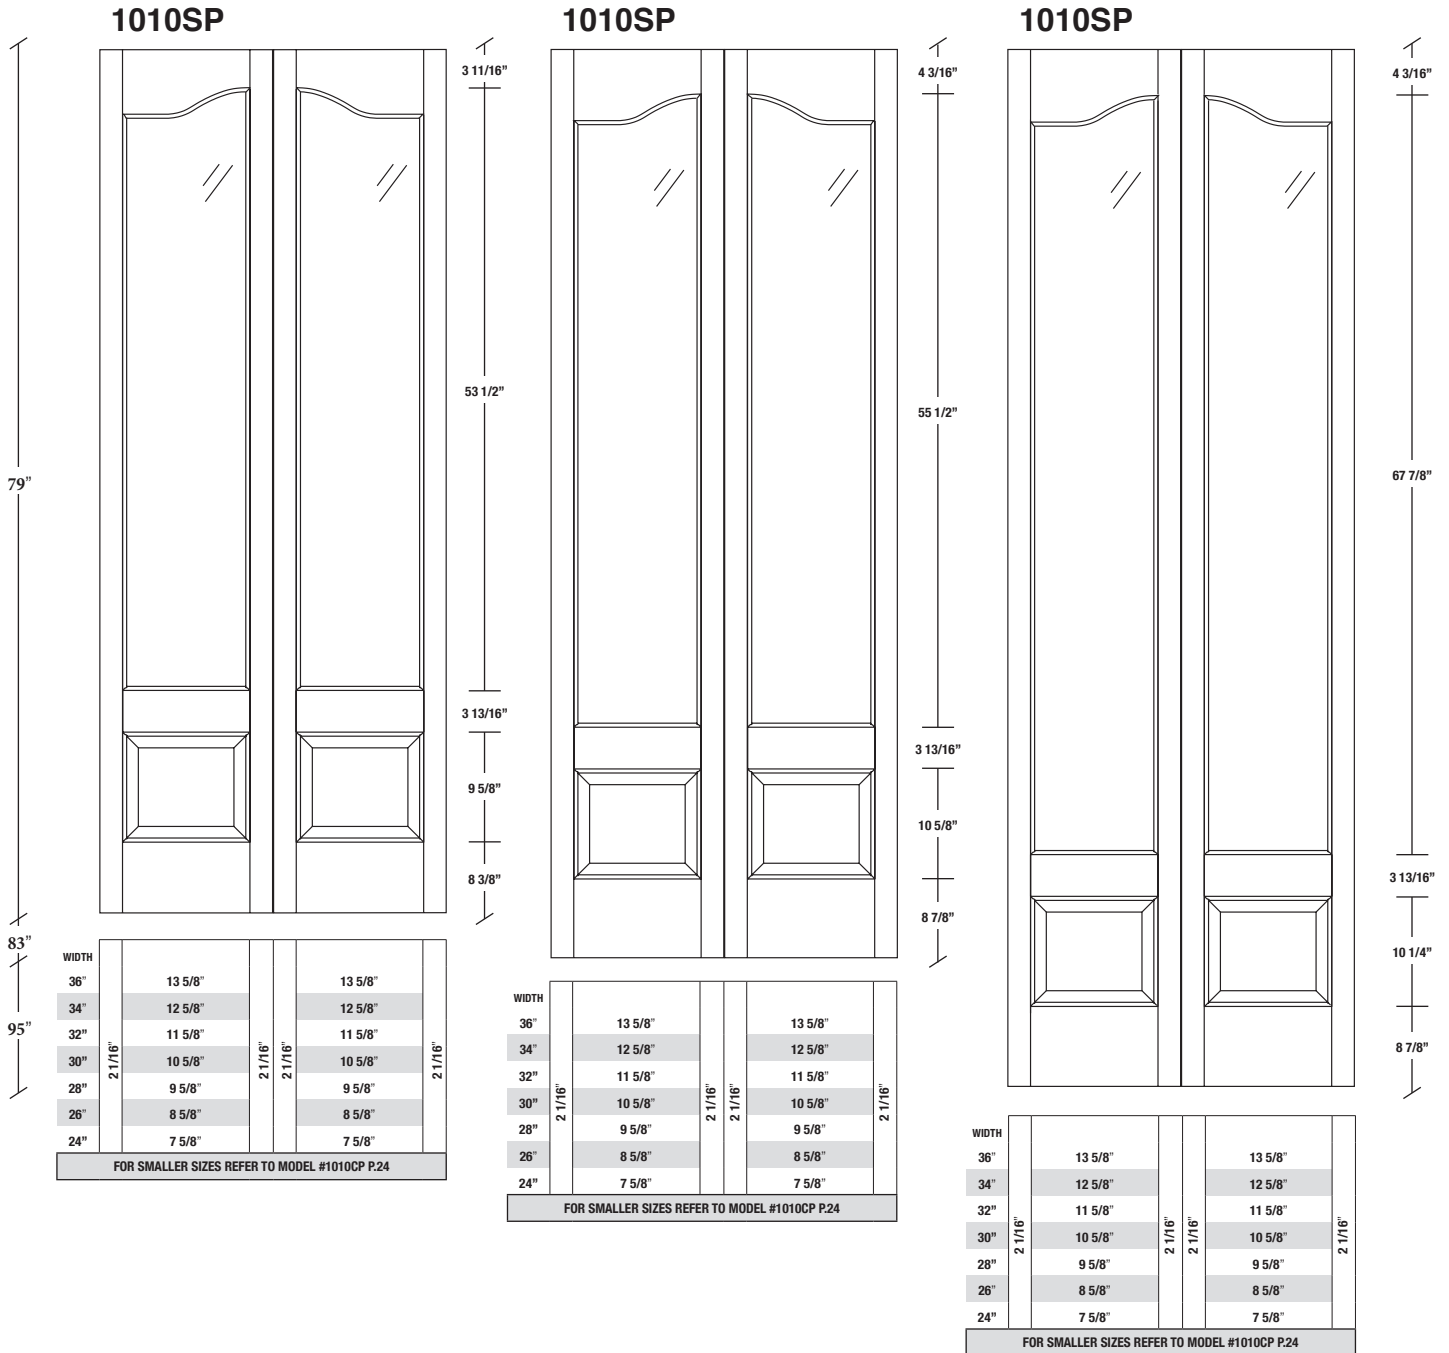

Technical drawings 6/7 - 6/11 - 7/11

One Lite Bifold Door - U.S. specs

www.pbidoors.com

* Wood veneer on stain grade doors only