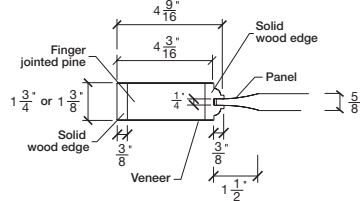

Technical drawings 6/8 - 7/0 - 8/0

One Lite Door - U.S. specs

www.pbidoors.com

WIDTH			
36"	4 3/16"	27 5/8"	4 3/16"
34"	4 3/16"	25 5/8"	4 3/16"
32"	4 3/16"	23 5/8"	4 3/16"
30"	4 3/16"	21 5/8"	4 3/16"
28"	4 3/16"	19 5/8"	4 3/16"
26"	4 3/16"	17 5/8"	4 3/16"
24"	4 3/16"	15 5/8"	4 3/16"
22"	4 3/16"	13 5/8"	4 3/16"
20"	4 3/16"	11 5/8"	4 3/16"
18"	4 3/16"	9 5/8"	4 3/16"
16"	4 3/16"	7 5/8"	4 3/16"
15"	2 1/16"	10 7/8"	2 1/16"
14"	2 1/16"	9 7/8"	2 1/16"
12"	2 1/16"	7 7/8"	2 1/16"

WIDTH			
36"	4 3/16"	27 5/8"	4 3/16"
34"	4 3/16"	25 5/8"	4 3/16"
32"	4 3/16"	23 5/8"	4 3/16"
30"	4 3/16"	21 5/8"	4 3/16"
28"	4 3/16"	19 5/8"	4 3/16"
26"	4 3/16"	17 5/8"	4 3/16"
24"	4 3/16"	15 5/8"	4 3/16"
22"	4 3/16"	13 5/8"	4 3/16"
20"	4 3/16"	11 5/8"	4 3/16"
18"	4 3/16"	9 5/8"	4 3/16"
16"	4 3/16"	7 5/8"	4 3/16"
15"	2 1/16"	10 7/8"	2 1/16"
14"	2 1/16"	9 7/8"	2 1/16"
12"	2 1/16"	7 7/8"	2 1/16"

WIDTH			
36"	4 3/16"	27 5/8"	4 3/16"
34"	4 3/16"	25 5/8"	4 3/16"
32"	4 3/16"	23 5/8"	4 3/16"
30"	4 3/16"	21 5/8"	4 3/16"
28"	4 3/16"	19 5/8"	4 3/16"
26"	4 3/16"	17 5/8"	4 3/16"
24"	4 3/16"	15 5/8"	4 3/16"
22"	4 3/16"	13 5/8"	4 3/16"
20"	4 3/16"	11 5/8"	4 3/16"
18"	4 3/16"	9 5/8"	4 3/16"
16"	4 3/16"	7 5/8"	4 3/16"
15"	2 1/16"	10 7/8"	2 1/16"
14"	2 1/16"	9 7/8"	2 1/16"
12"	2 1/16"	7 7/8"	2 1/16"

SIDERAIL

* Wood veneer on stain grade doors only

février 2018 (revision 01)