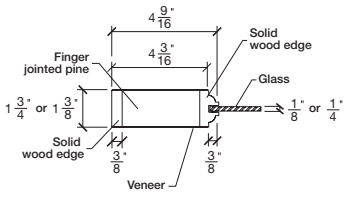

Technical drawings 6/8 - 7/0 - 8/0

One Lite Door - U.S. specs

www.pbidoors.com

WIDTH			
36"	4 3/16"	27 5/8"	4 3/16"
34"	4 3/16"	25 5/8"	4 3/16"
32"	4 3/16"	23 5/8"	4 3/16"
30"	4 3/16"	21 5/8"	4 3/16"
28"	4 3/16"	19 5/8"	4 3/16"
26"	4 3/16"	17 5/8"	4 3/16"
24"	4 3/16"	15 5/8"	4 3/16"
22"	4 3/16"	13 5/8"	4 3/16"
20"	4 3/16"	11 5/8"	4 3/16"
18"	4 3/16"	9 5/8"	4 3/16"
16"	4 3/16"	7 5/8"	4 3/16"
15"	2 1/16"	10 7/8"	2 1/16"
14"	2 1/16"	9 7/8"	2 1/16"
12"	2 1/16"	7 7/8"	2 1/16"

WIDTH			
36"	4 3/16"	27 5/8"	4 3/16"
34"	4 3/16"	25 5/8"	4 3/16"
32"	4 3/16"	23 5/8"	4 3/16"
30"	4 3/16"	21 5/8"	4 3/16"
28"	4 3/16"	19 5/8"	4 3/16"
26"	4 3/16"	17 5/8"	4 3/16"
24"	4 3/16"	15 5/8"	4 3/16"
22"	4 3/16"	13 5/8"	4 3/16"
20"	4 3/16"	11 5/8"	4 3/16"
18"	4 3/16"	9 5/8"	4 3/16"
16"	4 3/16"	7 5/8"	4 3/16"
15"	2 1/16"	10 7/8"	2 1/16"
14"	2 1/16"	9 7/8"	2 1/16"
12"	2 1/16"	7 7/8"	2 1/16"