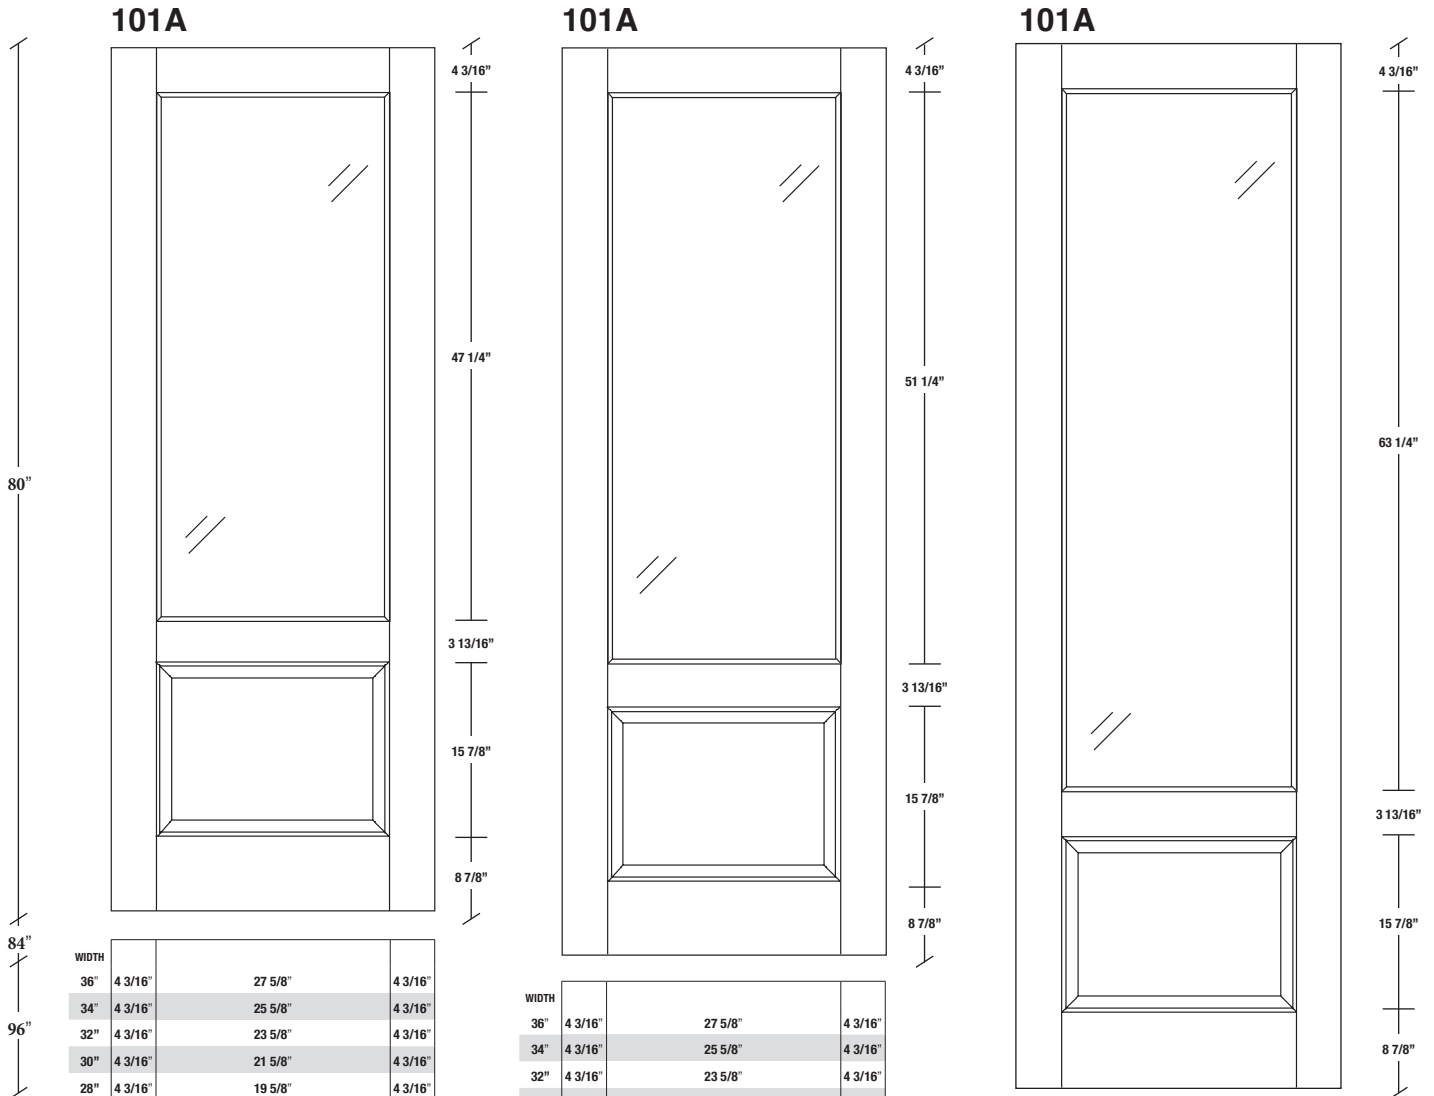

Technical drawings 6/8 - 7/0 - 8/0

One Lite Door - U.S. specs

www.pbidoors.com

WIDTH			
36"	4 3/16"	27 5/8"	4 3/16"
34"	4 3/16"	25 5/8"	4 3/16"
32"	4 3/16"	23 5/8"	4 3/16"
30"	4 3/16"	21 5/8"	4 3/16"
28"	4 3/16"	19 5/8"	4 3/16"
26"	4 3/16"	17 5/8"	4 3/16"
24"	4 3/16"	15 5/8"	4 3/16"
22"	4 3/16"	13 5/8"	4 3/16"
20"	4 3/16"	11 5/8"	4 3/16"
18"	4 3/16"	9 5/8"	4 3/16"
16"	4 3/16"	7 5/8"	4 3/16"
15"	2 1/16"	10 7/8"	2 1/16"
14"	2 1/16"	9 7/8"	2 1/16"
12"	2 1/16"	7 7/8"	2 1/16"

WIDTH			
36"	4 3/16"	27 5/8"	4 3/16"
34"	4 3/16"	25 5/8"	4 3/16"
32"	4 3/16"	23 5/8"	4 3/16"
30"	4 3/16"	21 5/8"	4 3/16"
28"	4 3/16"	19 5/8"	4 3/16"
26"	4 3/16"	17 5/8"	4 3/16"
24"	4 3/16"	15 5/8"	4 3/16"
22"	4 3/16"	13 5/8"	4 3/16"
20"	4 3/16"	11 5/8"	4 3/16"
18"	4 3/16"	9 5/8"	4 3/16"
16"	4 3/16"	7 5/8"	4 3/16"
15"	2 1/16"	10 7/8"	2 1/16"
14"	2 1/16"	9 7/8"	2 1/16"
12"	2 1/16"	7 7/8"	2 1/16"