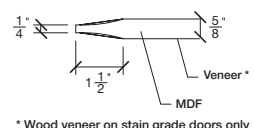

PANEL

* Wood veneer on stain grade doors only

février 2018 (revision 01)